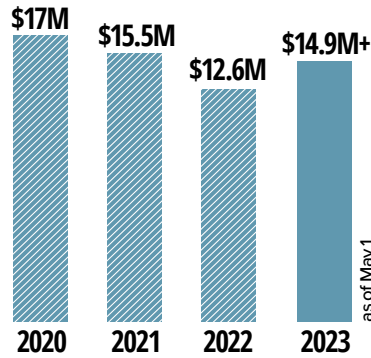

FOUR-YEAR LANDSCAPE

Senior Class Size

Merit Scholarships

2020-2023 COLLEGE ACCEPTANCES (AND MANY MORE!)

2020-2023 RECOGNITIONS

4 NATIONAL HISPANIC RECOGNITION SCHOLARS

3 NATIONAL MERIT SCHOLARS

7 NATIONAL MERIT COMMENDED SCHOLARS

SAT SCORING 2020-2023

PEAK	1560
AVERAGE	1200

*MAX SCORE 1600

ACT SCORING 2020-2023

PEAK	36
AVERAGE	26

*MAX SCORE 36

Theatre Arts

NOMINATIONS 2020-2023