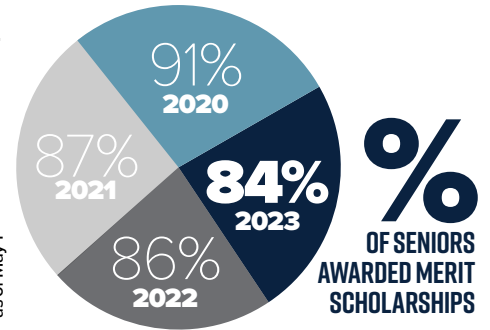

FOUR-YEAR LANDSCAPE

Senior Class Size

Merit Scholarships

2020-2023 COLLEGE ACCEPTANCES (AND MANY MORE!)

2020-2023 RECOGNITIONS

4 NATIONAL HISPANIC RECOGNITION SCHOLARS

3 NATIONAL MERIT SCHOLARS

7 NATIONAL MERIT COMMENDED SCHOLARS

SAT SCORING 2020-2023

PEAK	1560
AVERAGE	1200

*MAX SCORE 1600

ACT SCORING 2020-2023

PEAK	36
AVERAGE	26

*MAX SCORE 36

Theatre Arts

NOMINATIONS 2020-2023