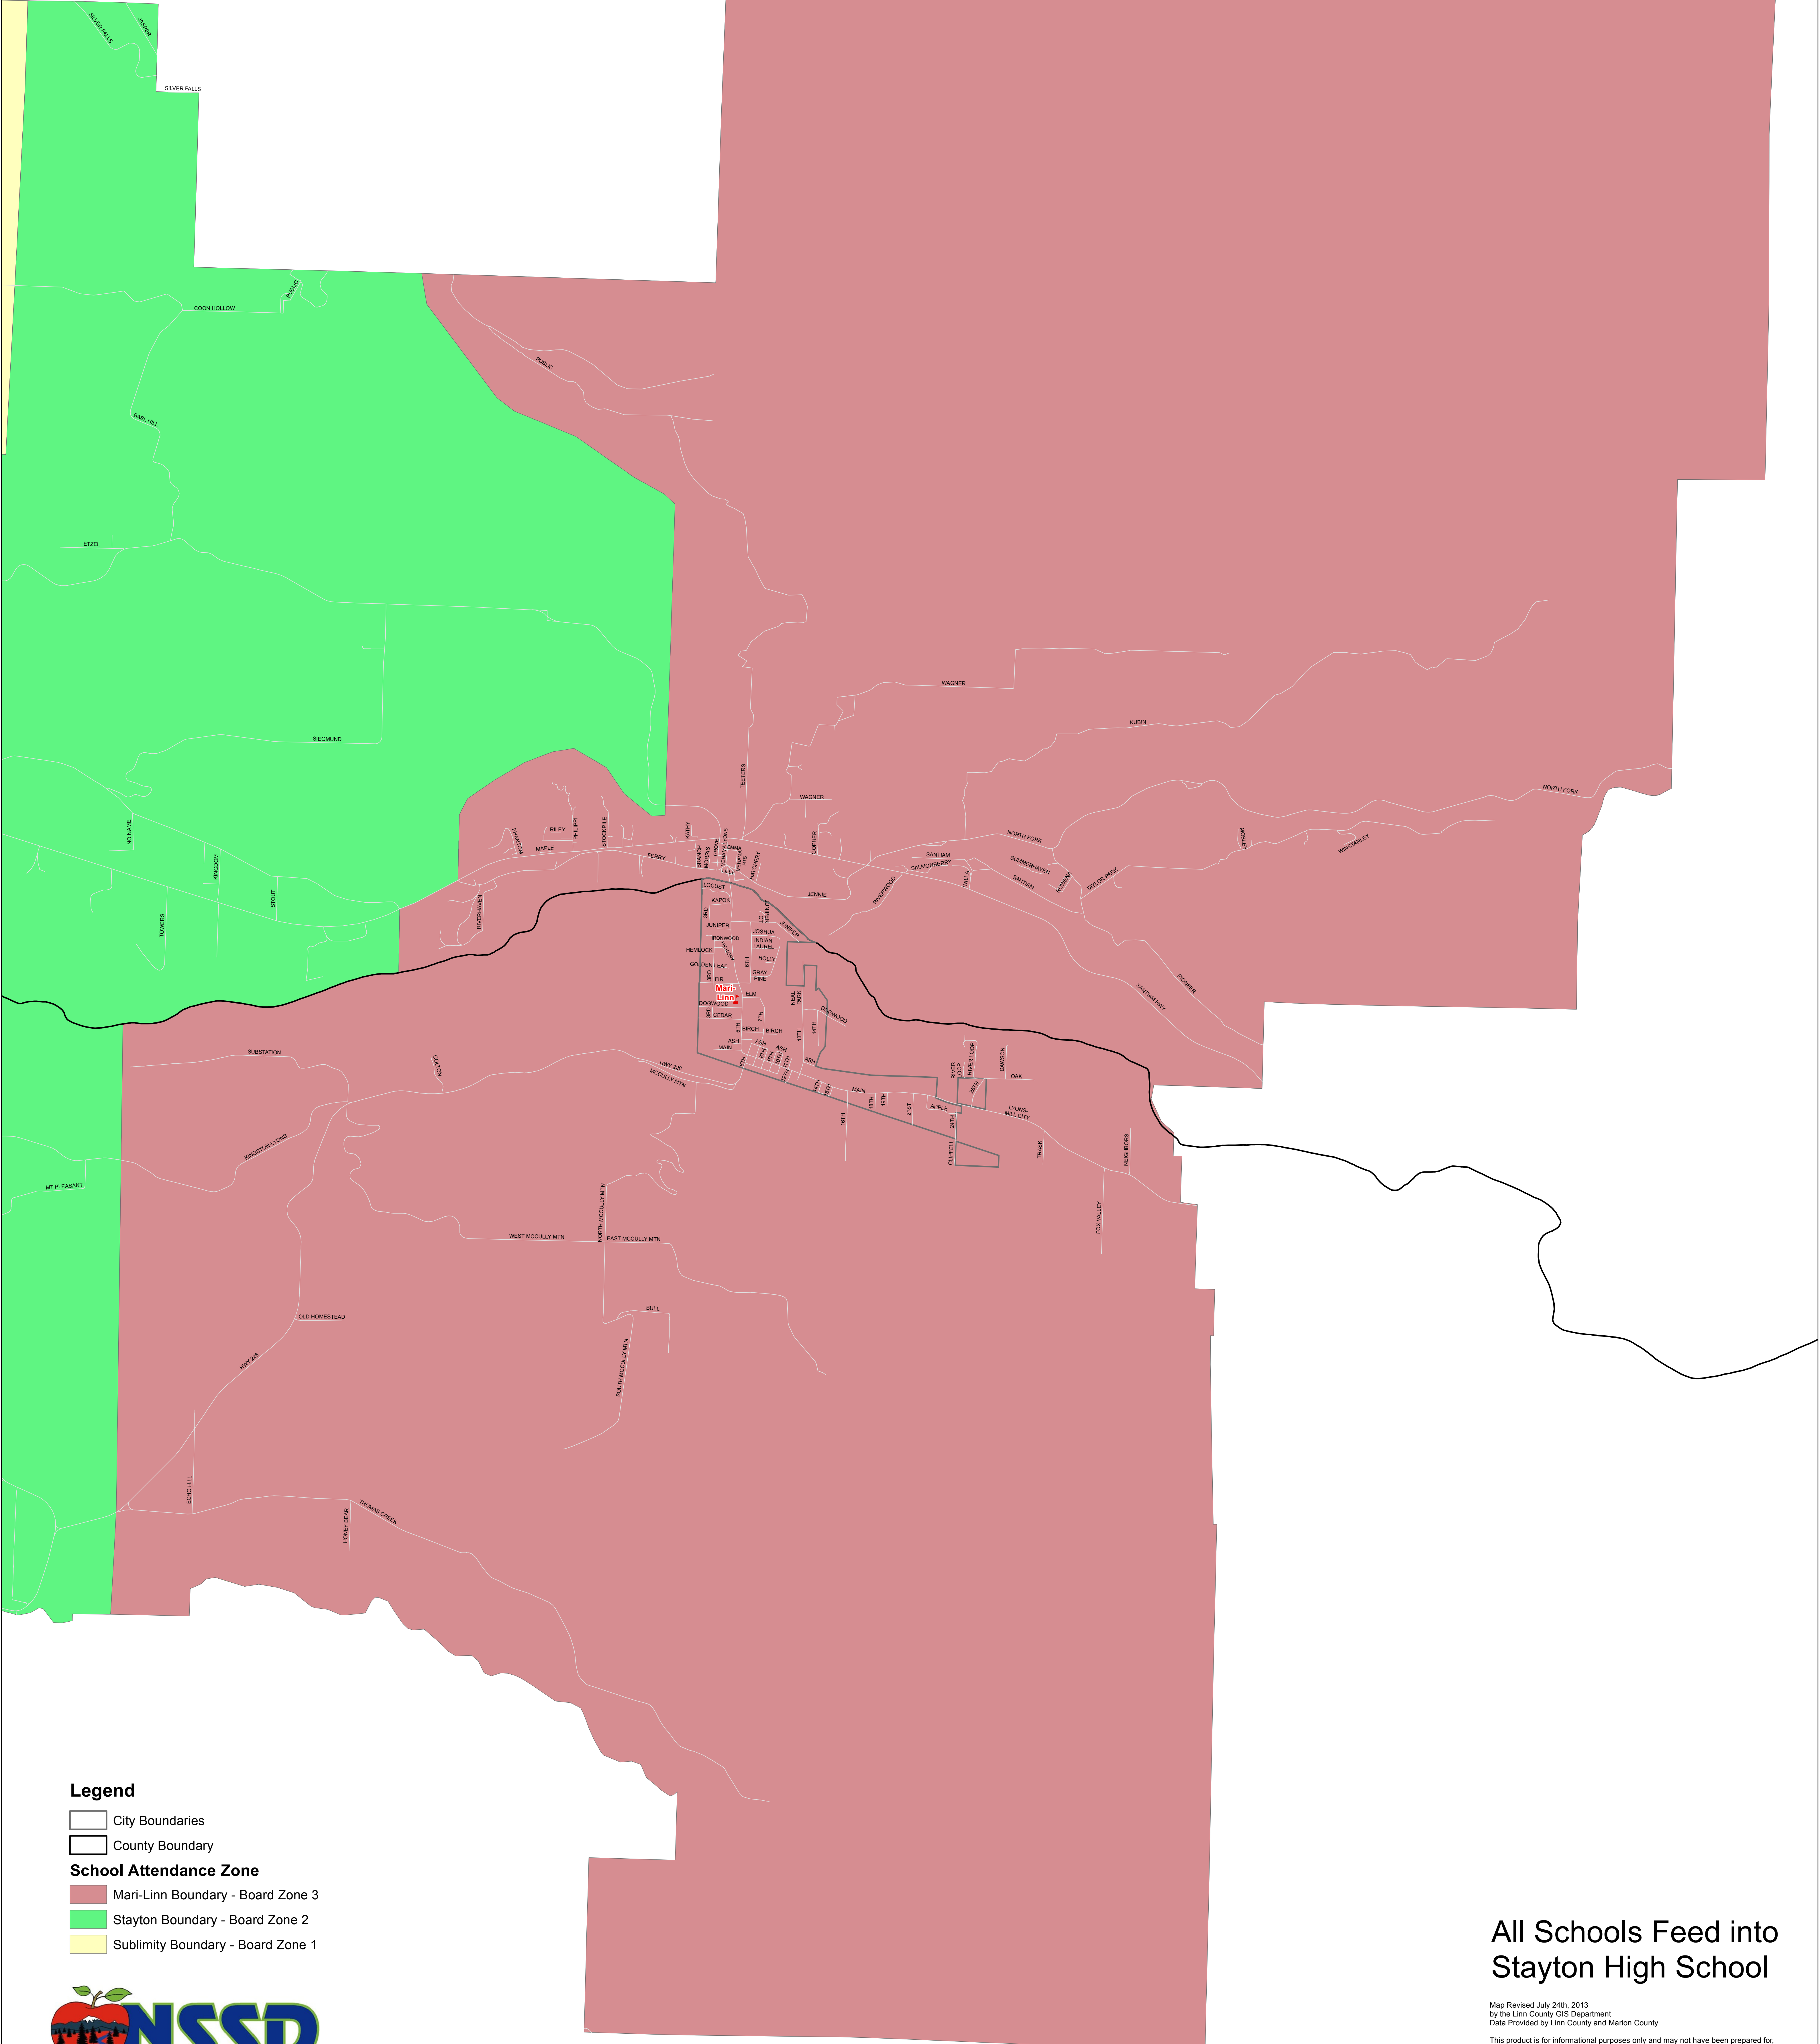

NSSD Attendance and Board Zone 3

1. **Legend**
2. City Boundaries
   - County Boundary
   - **School Attendance Zone**
     - Mari-Linn Boundary - Board Zone 3
     - Stayton Boundary - Board Zone 2
     - Sublimity Boundary - Board Zone 1

All Schools Feed into Stayton High School