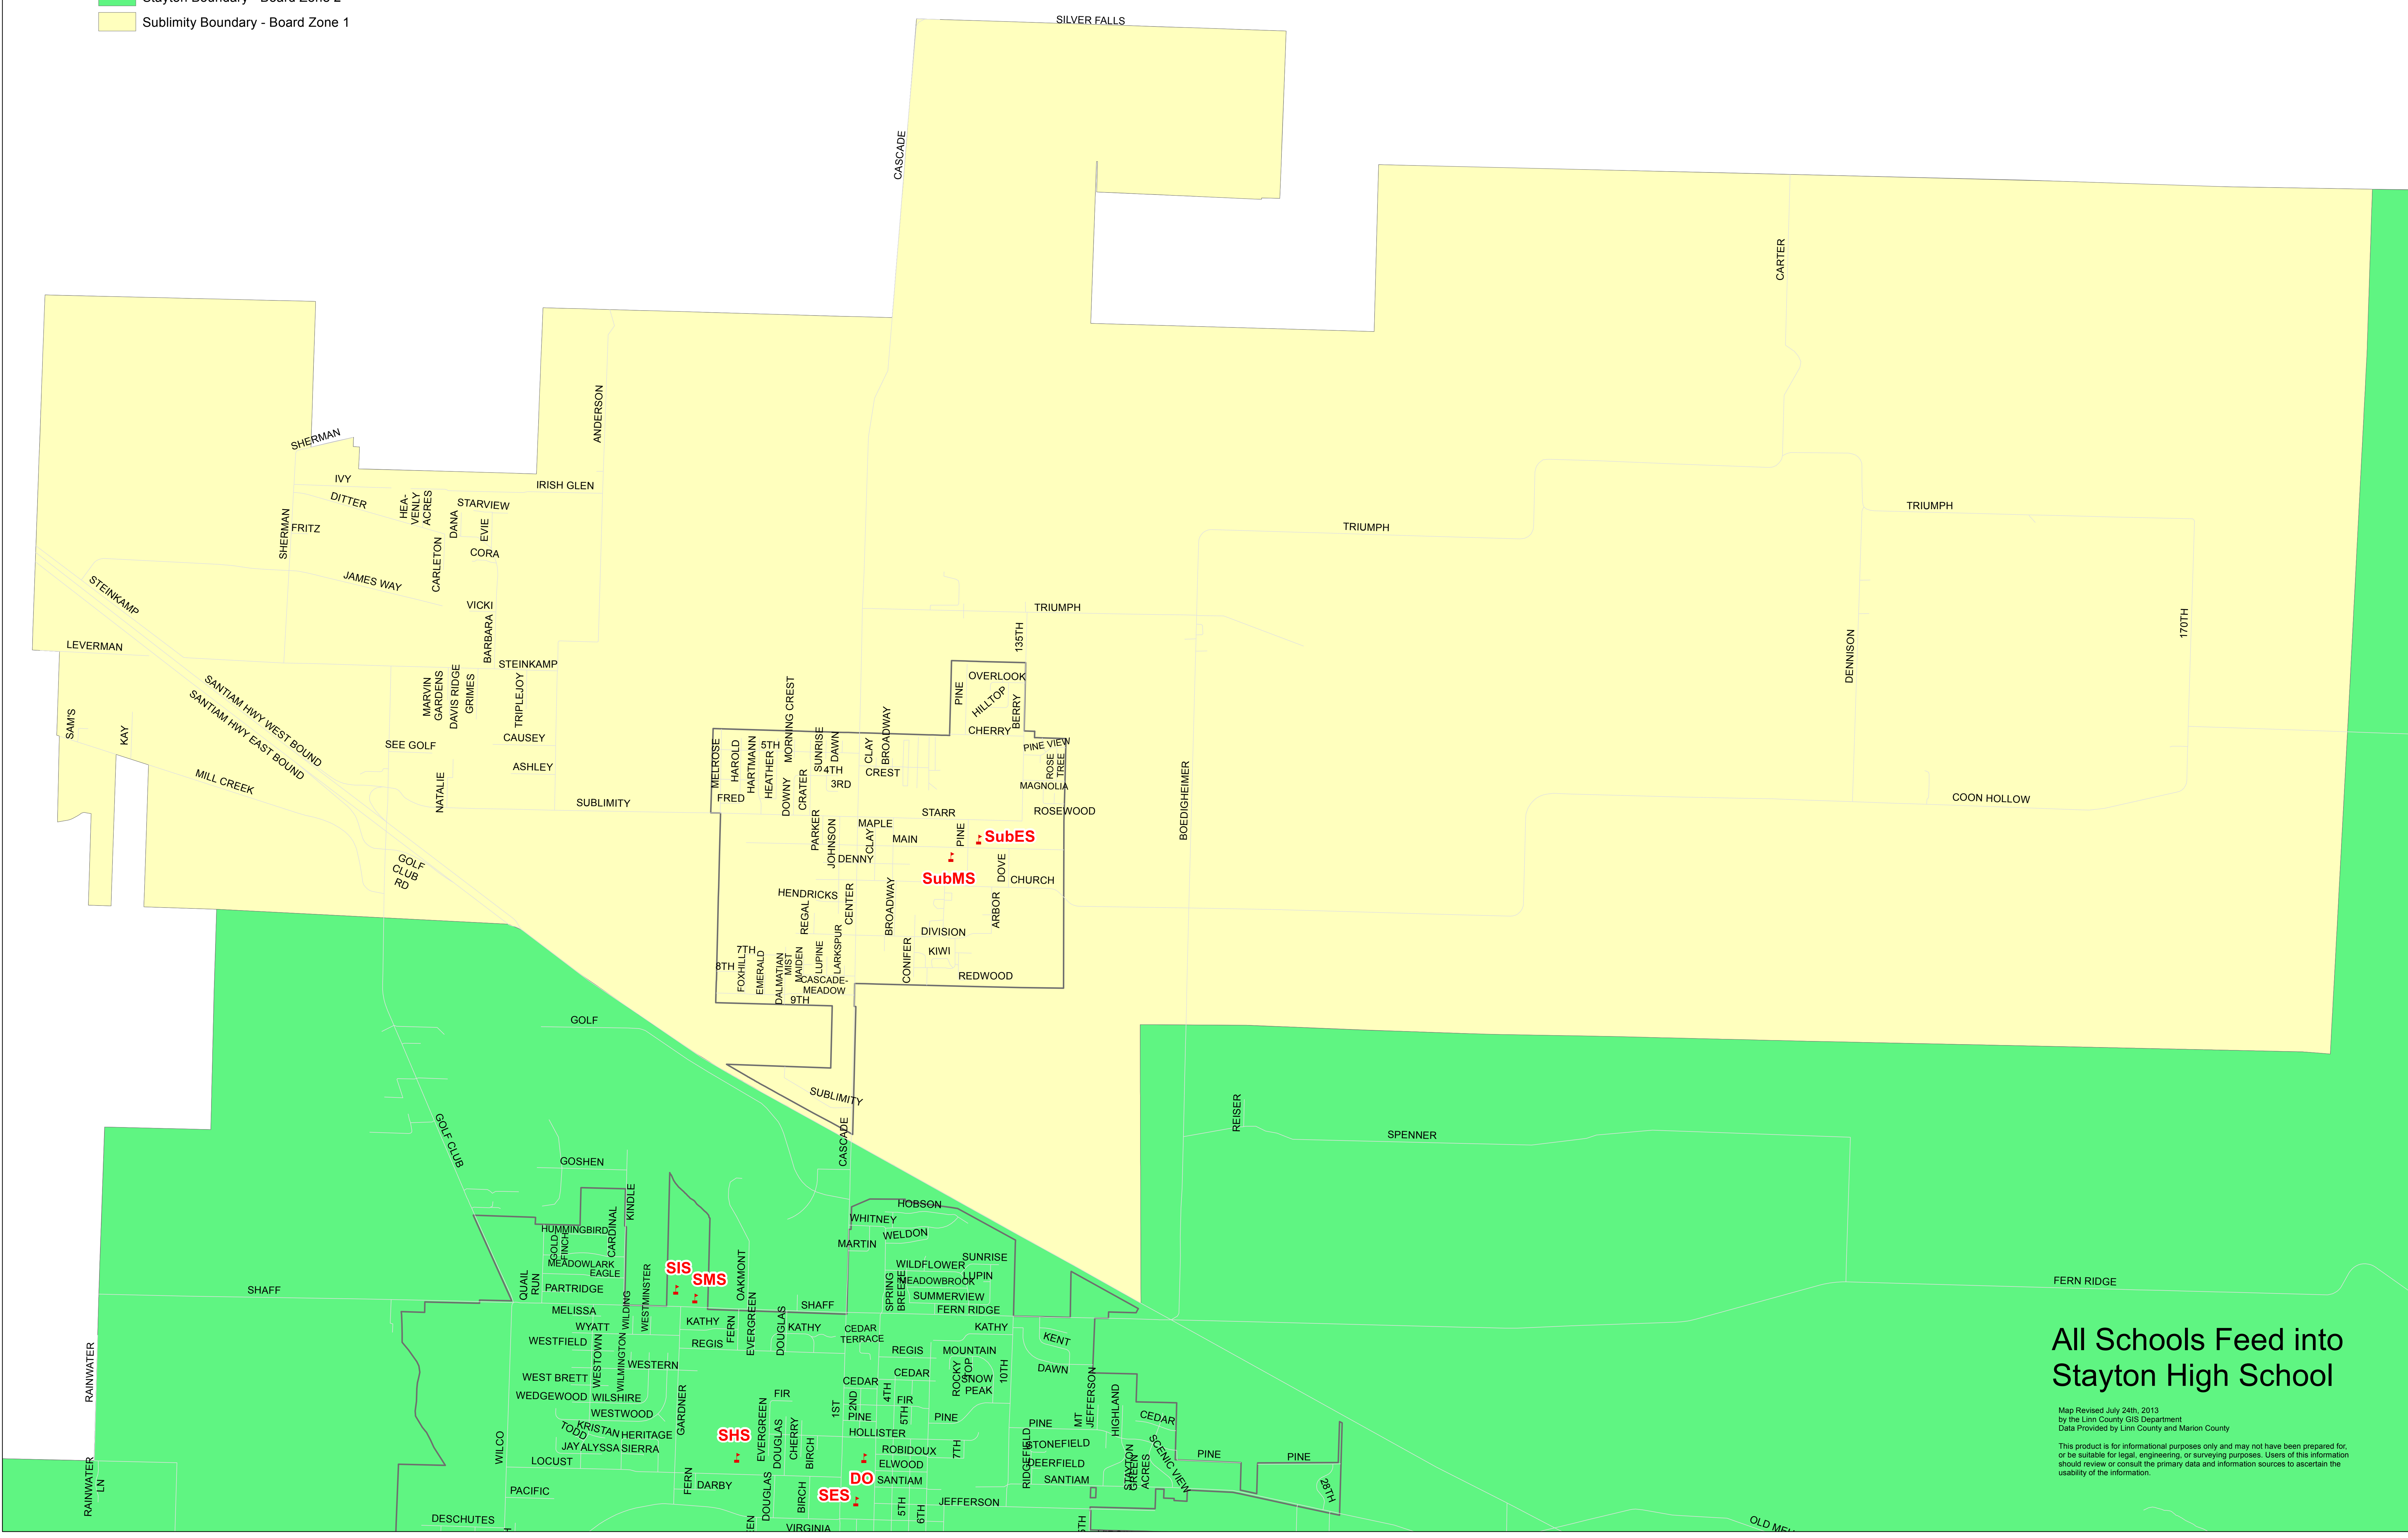

NSSD Attendance and Board Zone 1

Legend

- City Boundaries
- County Boundary
- **School Attendance Zone**
- Mari-Linn Boundary - Board Zone 3
- Stayton Boundary - Board Zone 2
- Sublimity Boundary - Board Zone 1

All Schools Feed into Stayton High School