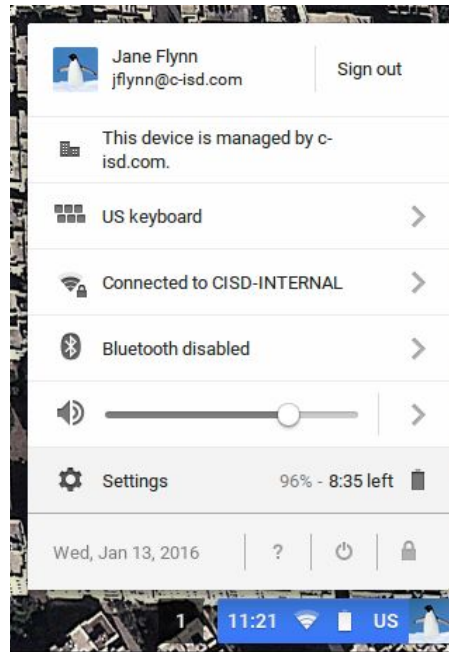

File manager, will save all downloads (pictures, sounds, pdf), need to move those to your Drive

Chromebook Menu

Launcher

Chrome

email

Drive

(Will add any open windows)

Chromebook Settings

Keyboard

Wifi

Bluetooth

Volume

Settings

If this shows up, Website is not available, you need to go to www.c-isd.com or <http://goo.gl/VGq8ax>

Lightspeed Log in

Login to Lightspeed for full access to Google Search and websites