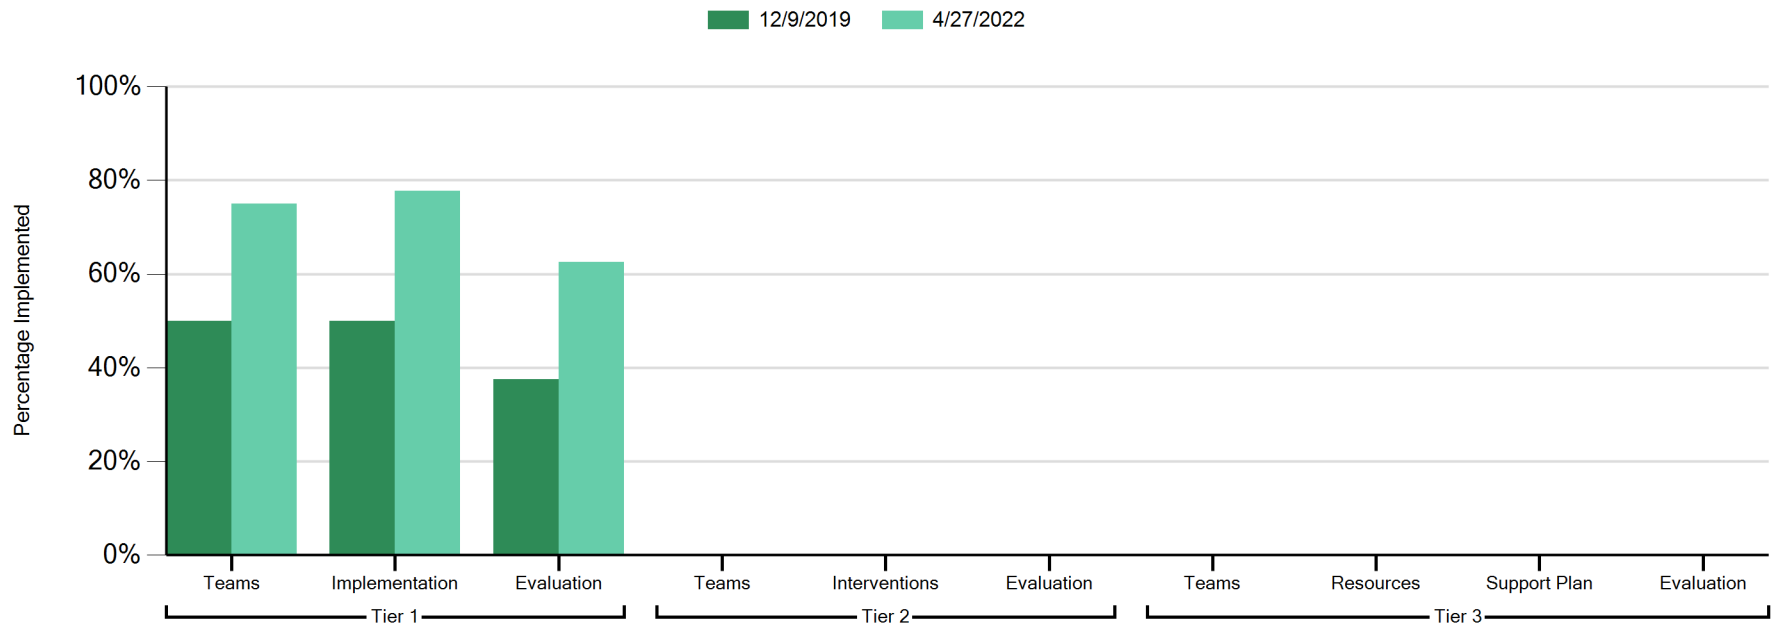

**School-Wide PBIS (SWPBIS) Tiered Fidelity Inventory**  
**Lugonia Elementary School**  
**12/9/2019 - 4/27/2022**

Date Completed	Tier 1			Tier 2			Tier 3			
	Teams	Implementation	Evaluation	Teams	Interventions	Evaluation	Teams	Resources	Support Plan	Evaluation
12/9/2019	50%	50%	38%	NA	NA	NA	NA	NA	NA	NA
4/27/2022	75%	78%	62%	NA	NA	NA	NA	NA	NA	NA