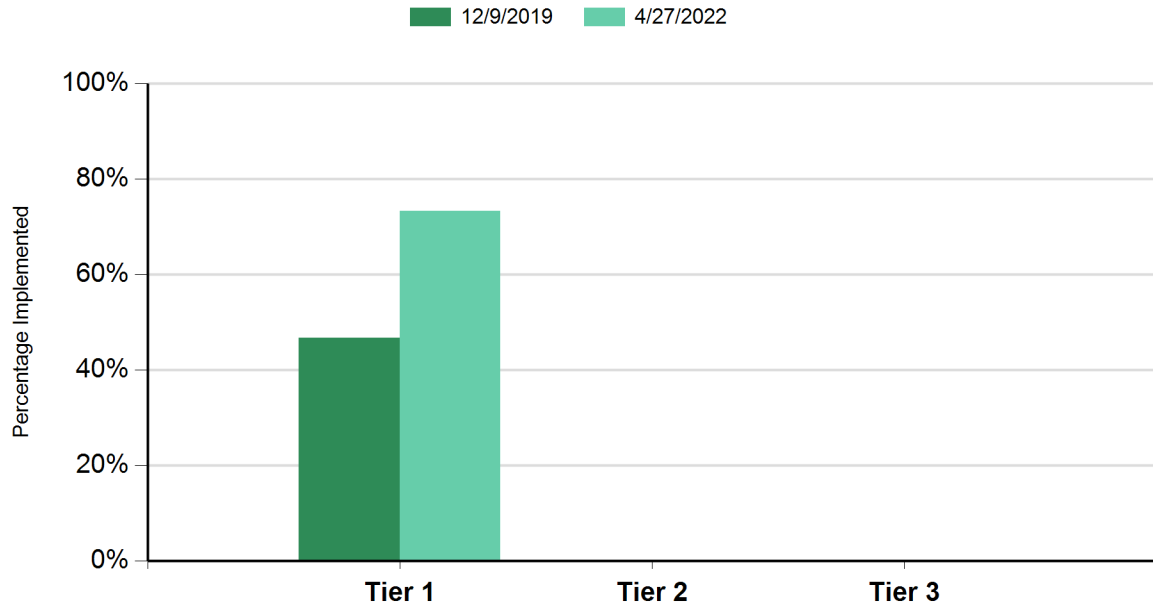

Lugonia Elementary School
Redlands, California

School-Wide PBIS (SWPBIS) Tiered Fidelity Inventory
Lugonia Elementary School
12/9/2019 - 4/27/2022

Date Completed	Tier 1	Tier 2	Tier 3
12/9/2019	47%	NA	NA
4/27/2022	73%	NA	NA