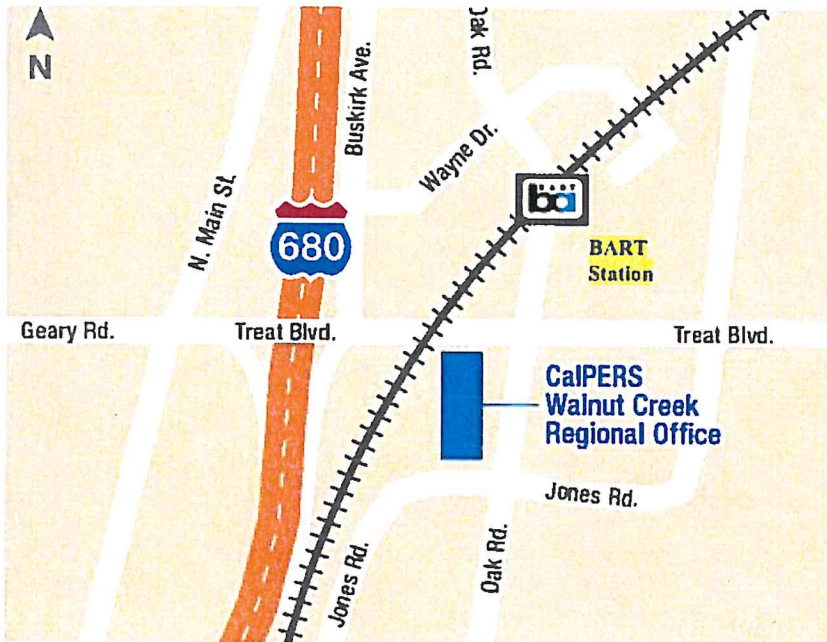

CalPERS Walnut Creek Regional Office Map

The CalPERS Walnut Creek Regional Office is located just off Interstate 680:

Pacific Plaza
1340 Treat Boulevard, Suite 200
Walnut Creek, CA 94597

BART Station – PLEASANT HILL
 Walk south from Bart, the entrance to Pacific Plaza is on Oak Road.

Updated 12/14/2016

Coming from the North:

- Take I-680 South to Walnut Creek
- Take Treat Blvd - Geary Rd (Exit 48)
- Turn left at North Main Street
- Turn left at Treat Blvd

Coming from the South:

- Take I-680 North to Walnut Creek
- Take Treat Blvd - Geary Rd. (Exit 48)
- Take right fork to Treat Blvd

Entrance to Pacific Plaza Garage

- From Treat Blvd
- Turn right on Oak Road
- Turn right on Jones Road
- Turn right into the building driveway
- Take 1st left to drive down into parking garage

Parking:

- The Pacific Plaza Parking Garage is located on Jones Road.
- **Parking Cost - \$1.00 per 20 minutes or \$12.00**
- **NOTE:** - Street parking on "Jones Road" is free if space is available