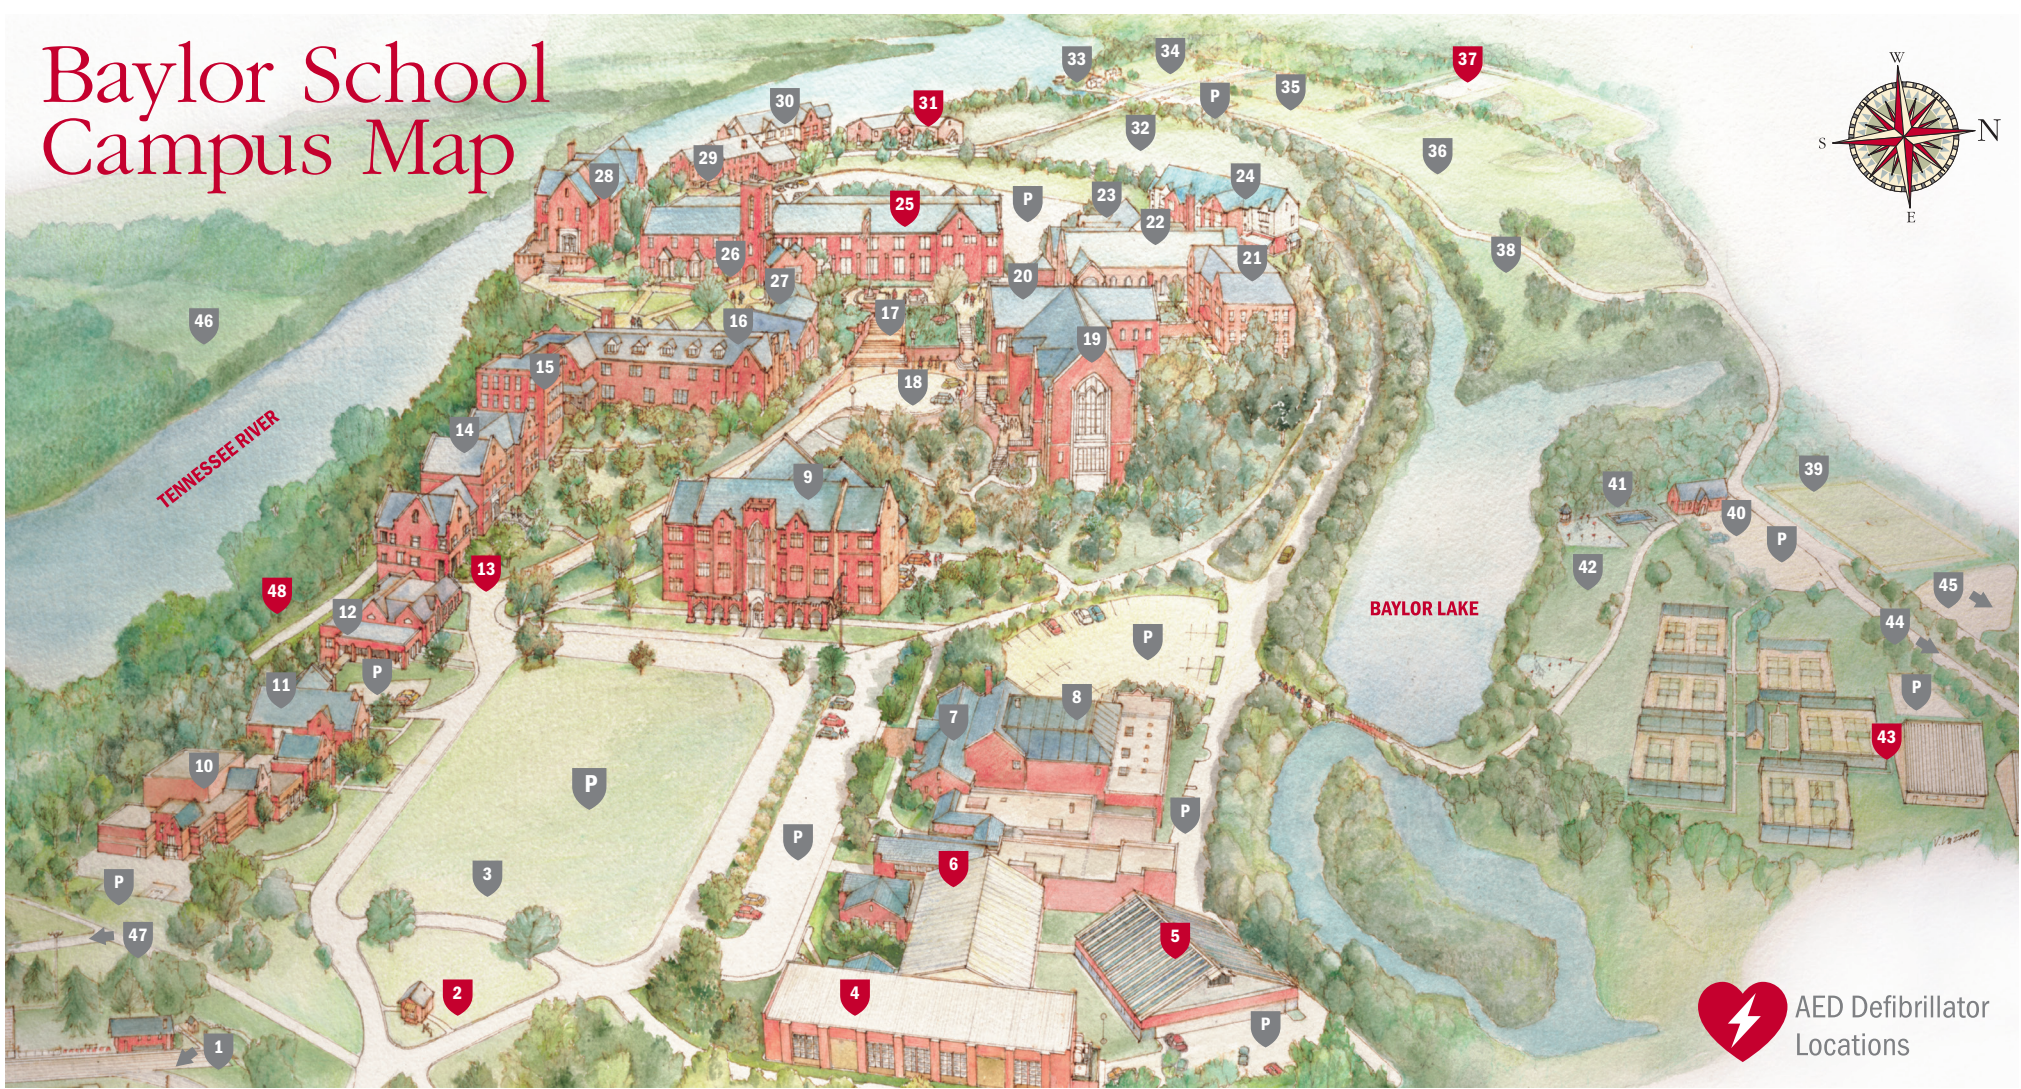

Baylor School Campus Map

 AED Defibrillator Locations

- | | | | |
|--|---|--|--|
| <ul style="list-style-type: none"> 1. Heywood Stadium/Etter Field 2. Welcome Center  3. Rike Field 4. Aquatic Center  5. Von D. Oehmig Sports Performance Center  6. Field House Complex (Court A + Trainer's Office)  7. Duke Arena
Memorial Gym
Ireland Lounge 8. Worsham Wrestling Arena 9. Katherine and Harrison Weeks Science Bldg. 10. Roddy Performing Arts Center 11. Ireland Studio Arts Center 12. Music Building 13. Health Center  | <ul style="list-style-type: none"> 14. Lowrance Hall Dormitory 15. Lupton Annex 16. Lupton Hall
Richmond Lounge (Counseling) 17. The Quad 18. Chapel Turnaround 19. Alumni Chapel 20. Old Chapel/Study Hall 21. Probasco Academic Center 22. Guerry Dining Hall 23. Frierson Student Center
Baylor Spirit Store 24. Harrison Hall Dormitory 25. Hunter Hall  26. The Tower and Lupton Circle | <ul style="list-style-type: none"> 27. Founder's Hall (Admission Office) 28. Barks Hall (Middle School, Hedges Library, and Sterling Auditorium) 29. Probasco Hall Dormitory 30. Riverfront Hall Dormitory 31. Academic Hall  32. Mercer Reynolds Practice Field 33. Rowing Center 34. Football Practice Field 35. Gene and Eddie Etter Baseball Complex and Wyatt McMahan '69 Field 36. Multi-Purpose Athletic Fields
JV/9th Baseball Field 37. Softball Field/Middle School Baseball Field Tucker Hunt Memorial Lacrosse Field  | <ul style="list-style-type: none"> 38. Cross Country Loop Begins 39. Zan Guerry Indoor/Outdoor Tennis Center 40. Parry Center
Red Raider Resale (Used Uniform Center) 41. Outdoor Pool 42. Golf Hall of Fame Short Game Center 43. Alex Guerry Indoor/Outdoor Tennis Center  44. North Entrance/Exit 45. Soccer Complex 46. Williams Island 47. Solar Array and the Tennessee Aquarium Conservation Institute 48. Wilson Activity Center  <p>P. Parking</p> |
|--|---|--|--|