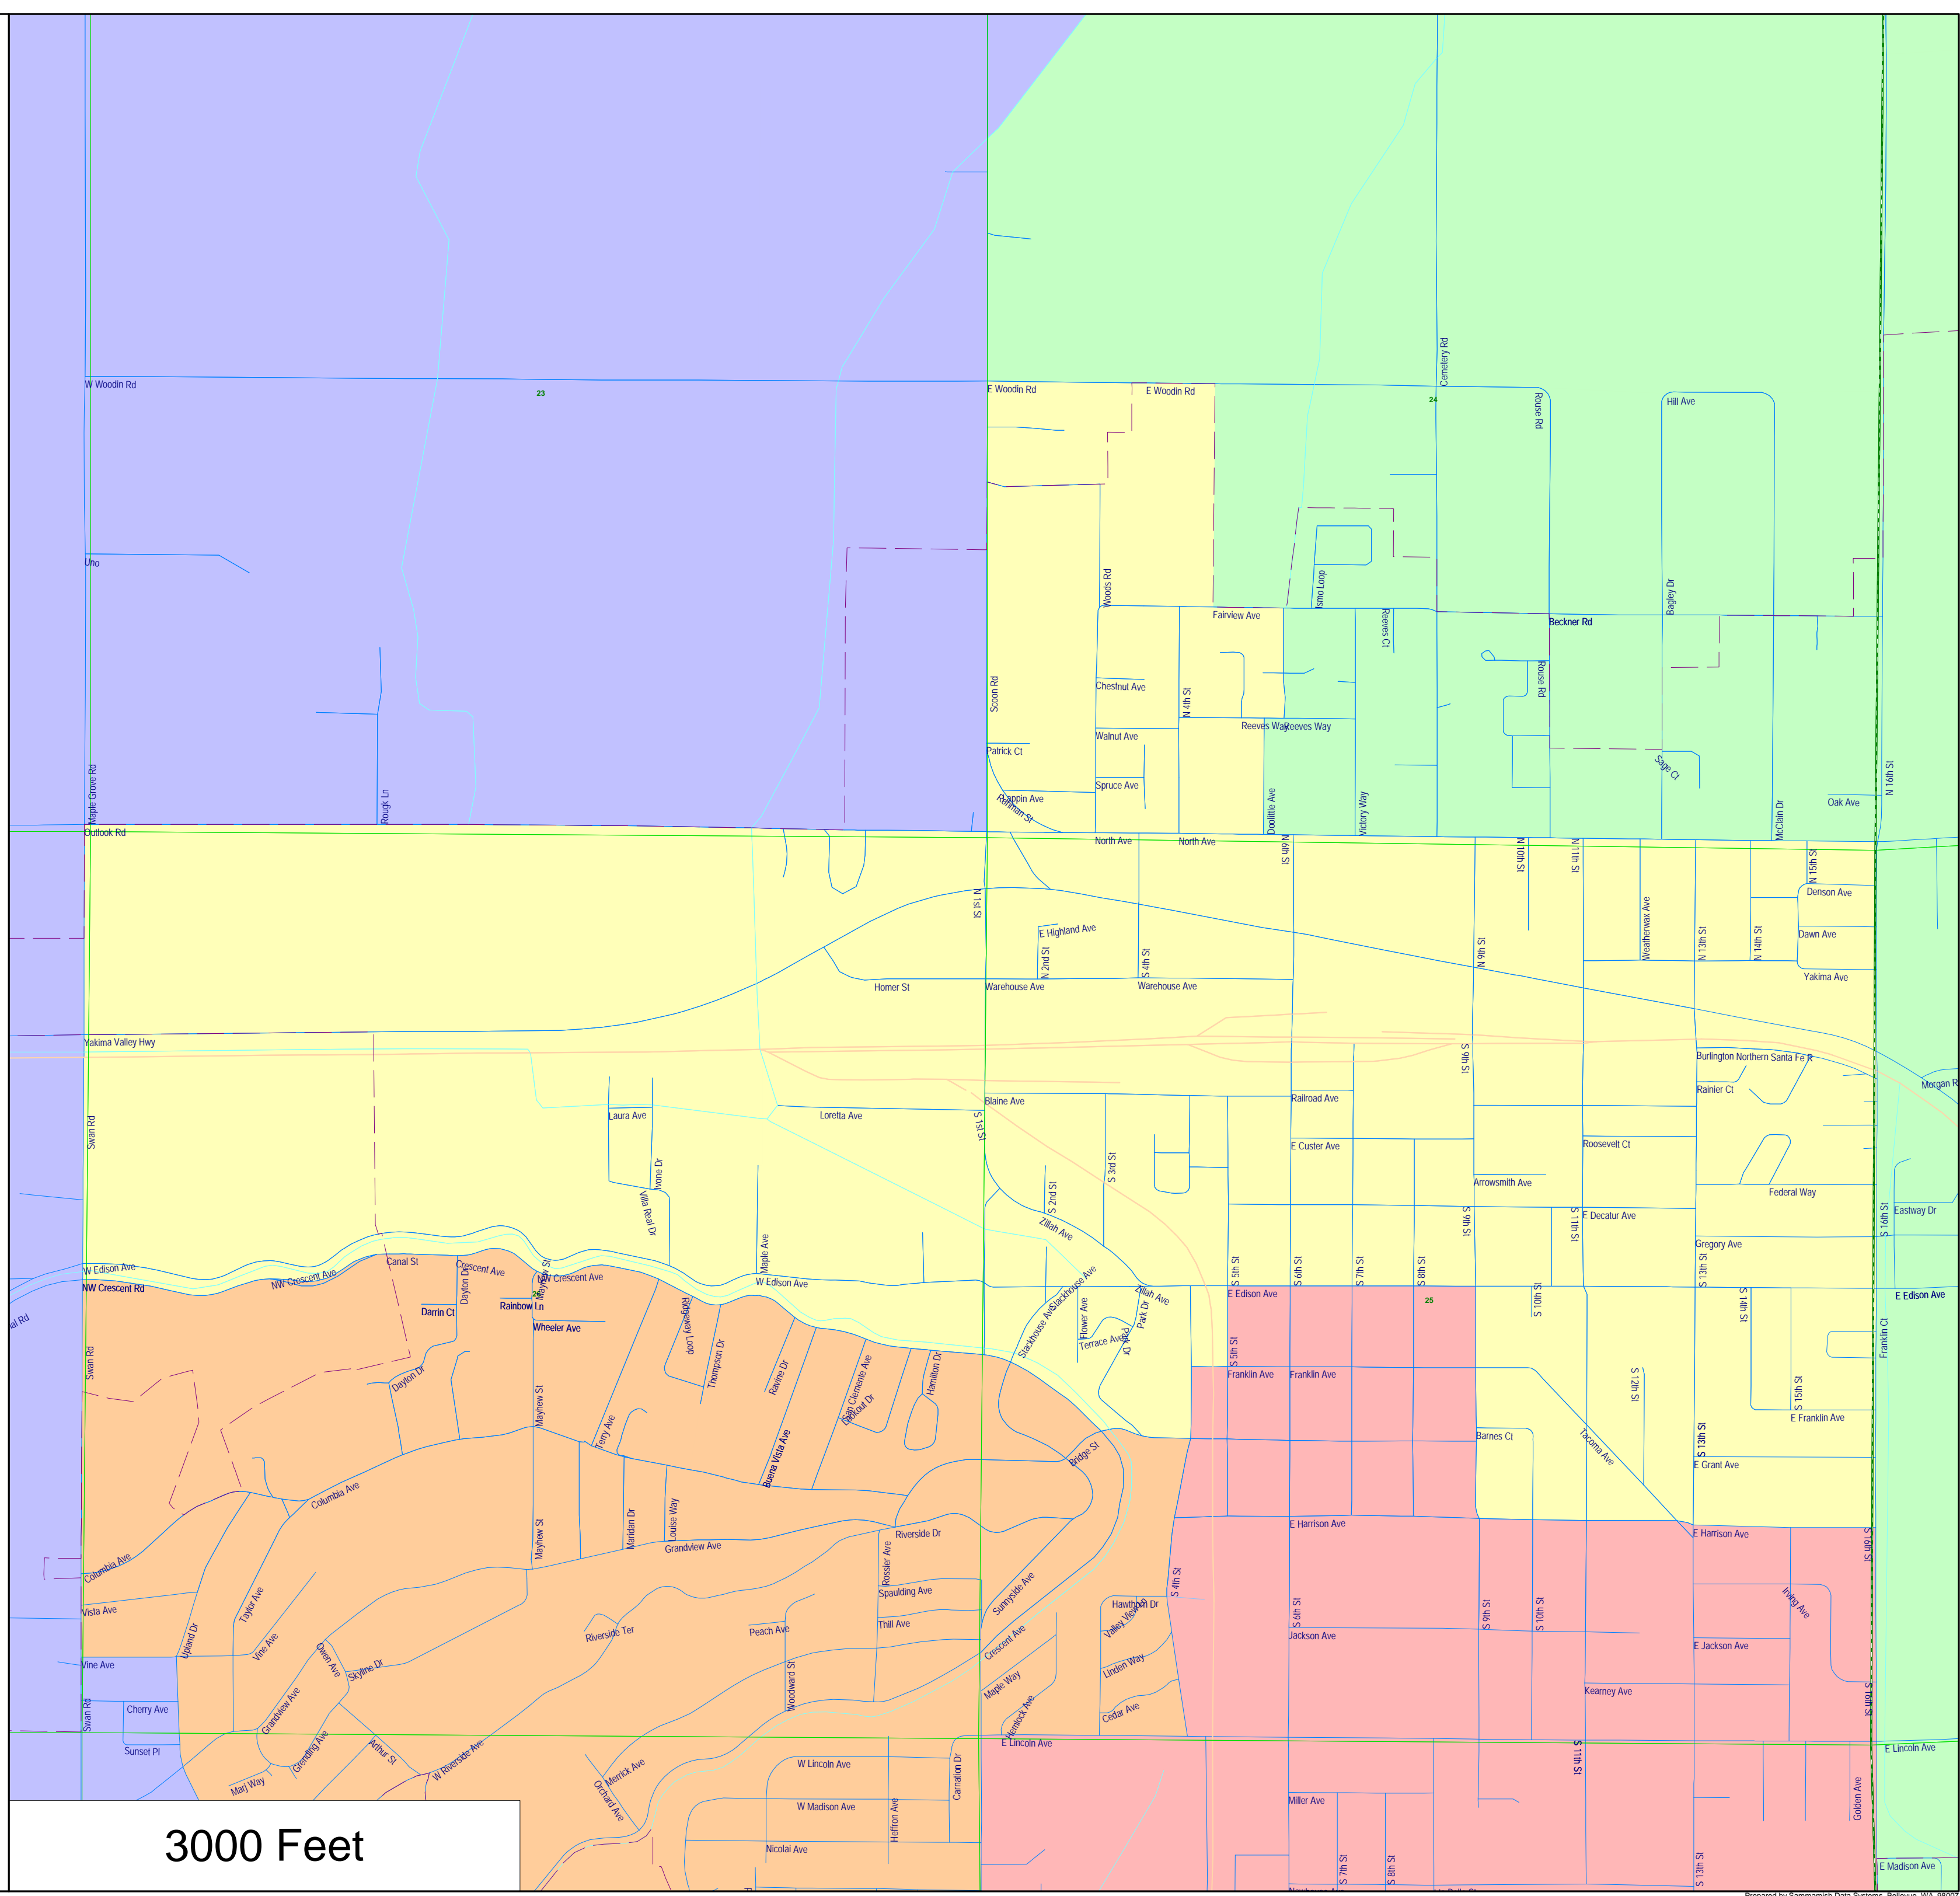

Sunnyside School District -  
Proposed Board Districts  
as Approximated Using  
Census 2020 Geography

- 1st District
- 2nd District
- 3rd District
- 4th District
- 5th District

City Limits

Sectional Centers

Townships

3000 Feet

# Sunnyside School District - Proposed Board Districts as Approximated Using Census 2020 Geography

- 1st
- 2nd
- 3rd
- 4th
- 5th

City Limits

Section Centers

Township

4 Miles

Townships

5000 Feet