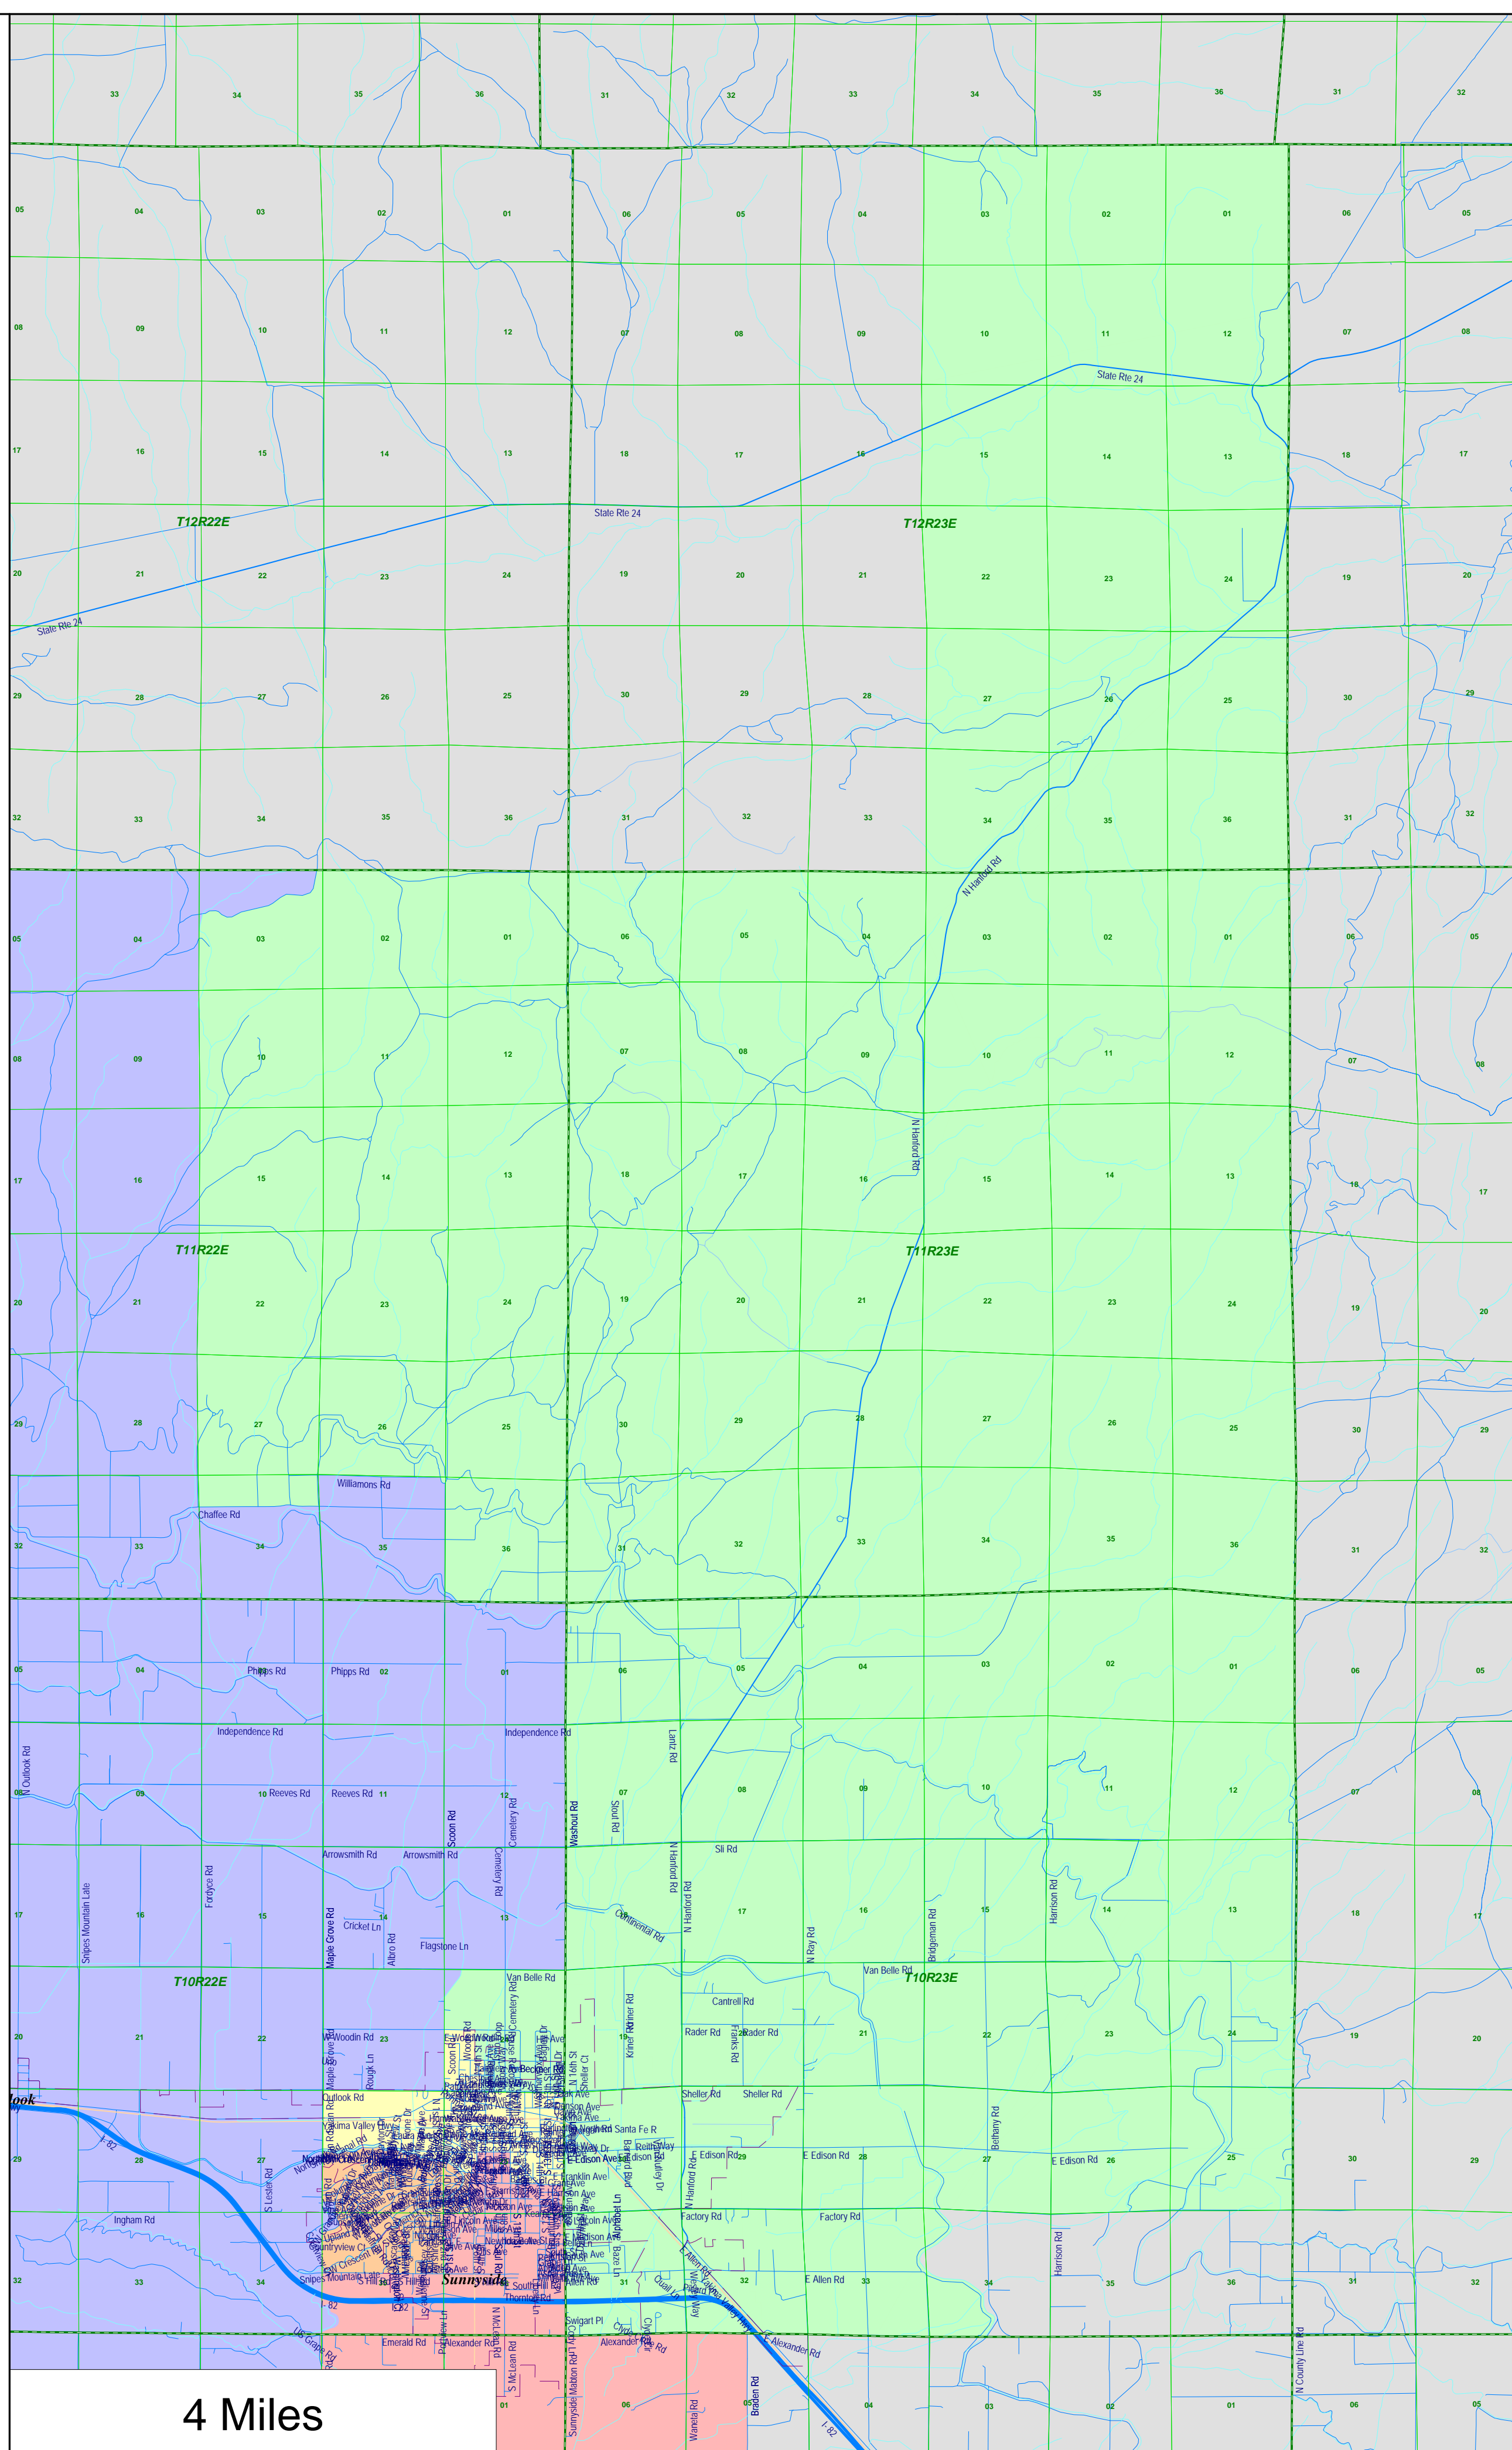

Sunnyside School District -  
Proposed Board Districts  
as Approximated Using  
Census 2020 Geography

- 1st District
- 2nd District
- 3rd District
- 4th District
- 5th District

City Limits

Sectional Centers

Townships

3000 Feet

# Sunnyside School District - Proposed Board Districts as Approximated Using Census 2020 Geography

- 1st
- 2nd
- 3rd
- 4th
- 5th

City Limits

Section Centers

Township

4 Miles

Townships

5000 Feet