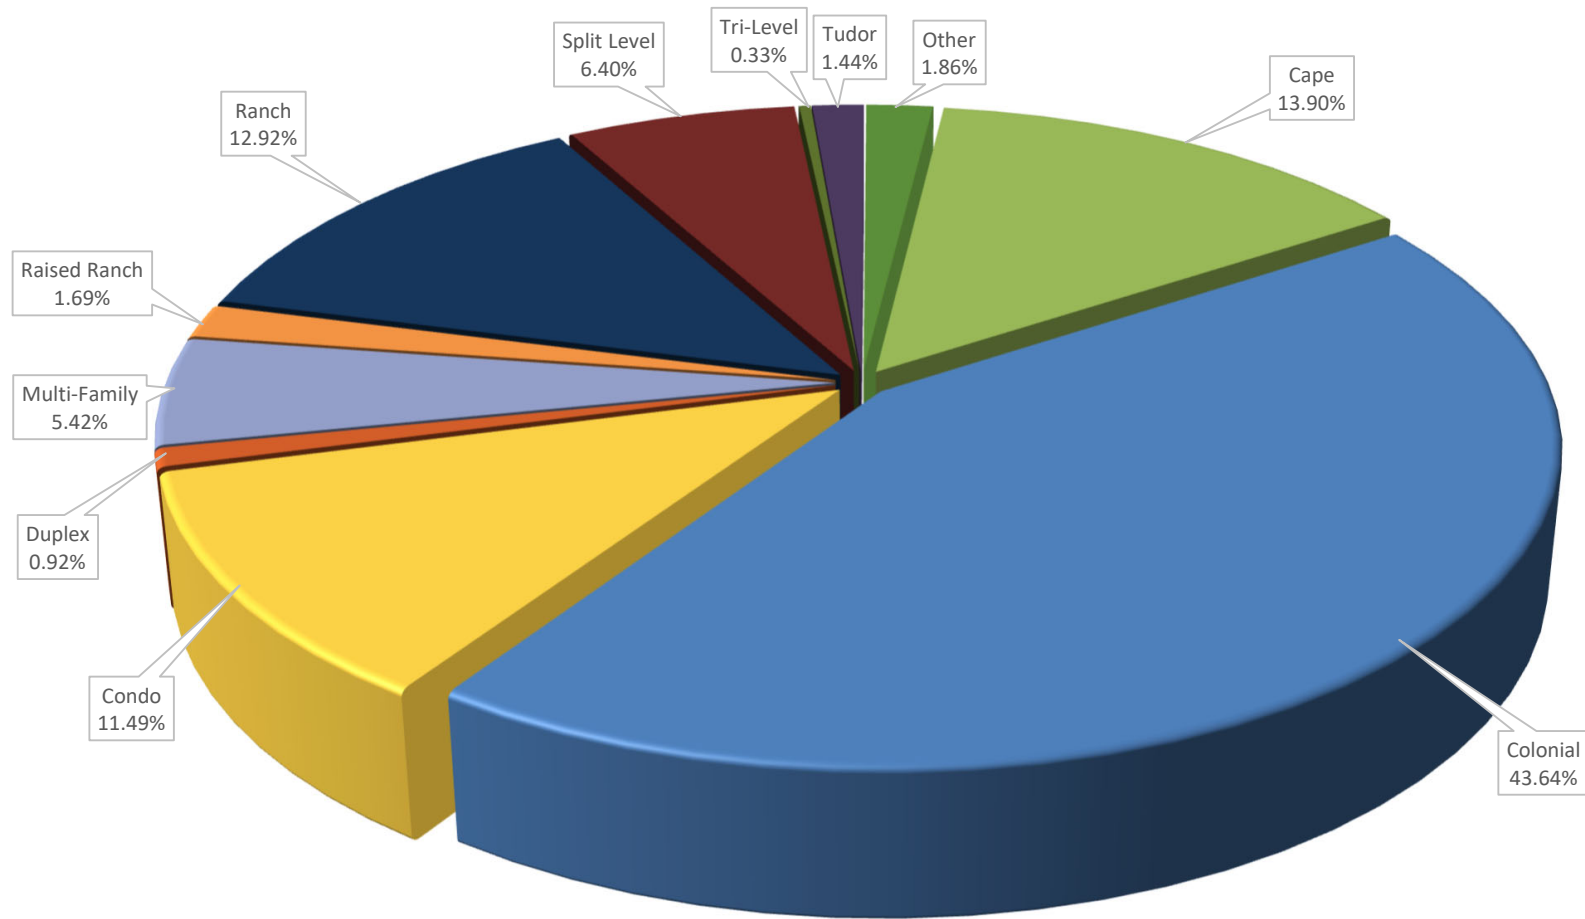

2022GL RESIDENTIAL CATEGORIES IN WEST HARTFORD

*Other Includes: Contemporary (1.39%), Mansion (0.04%), Saltbox (0.24%), and Victorian (0.19%).

** Multi-Family Includes: Two (3.80%), Three (1.58%), and Four Family (0.04%) Dwellings.