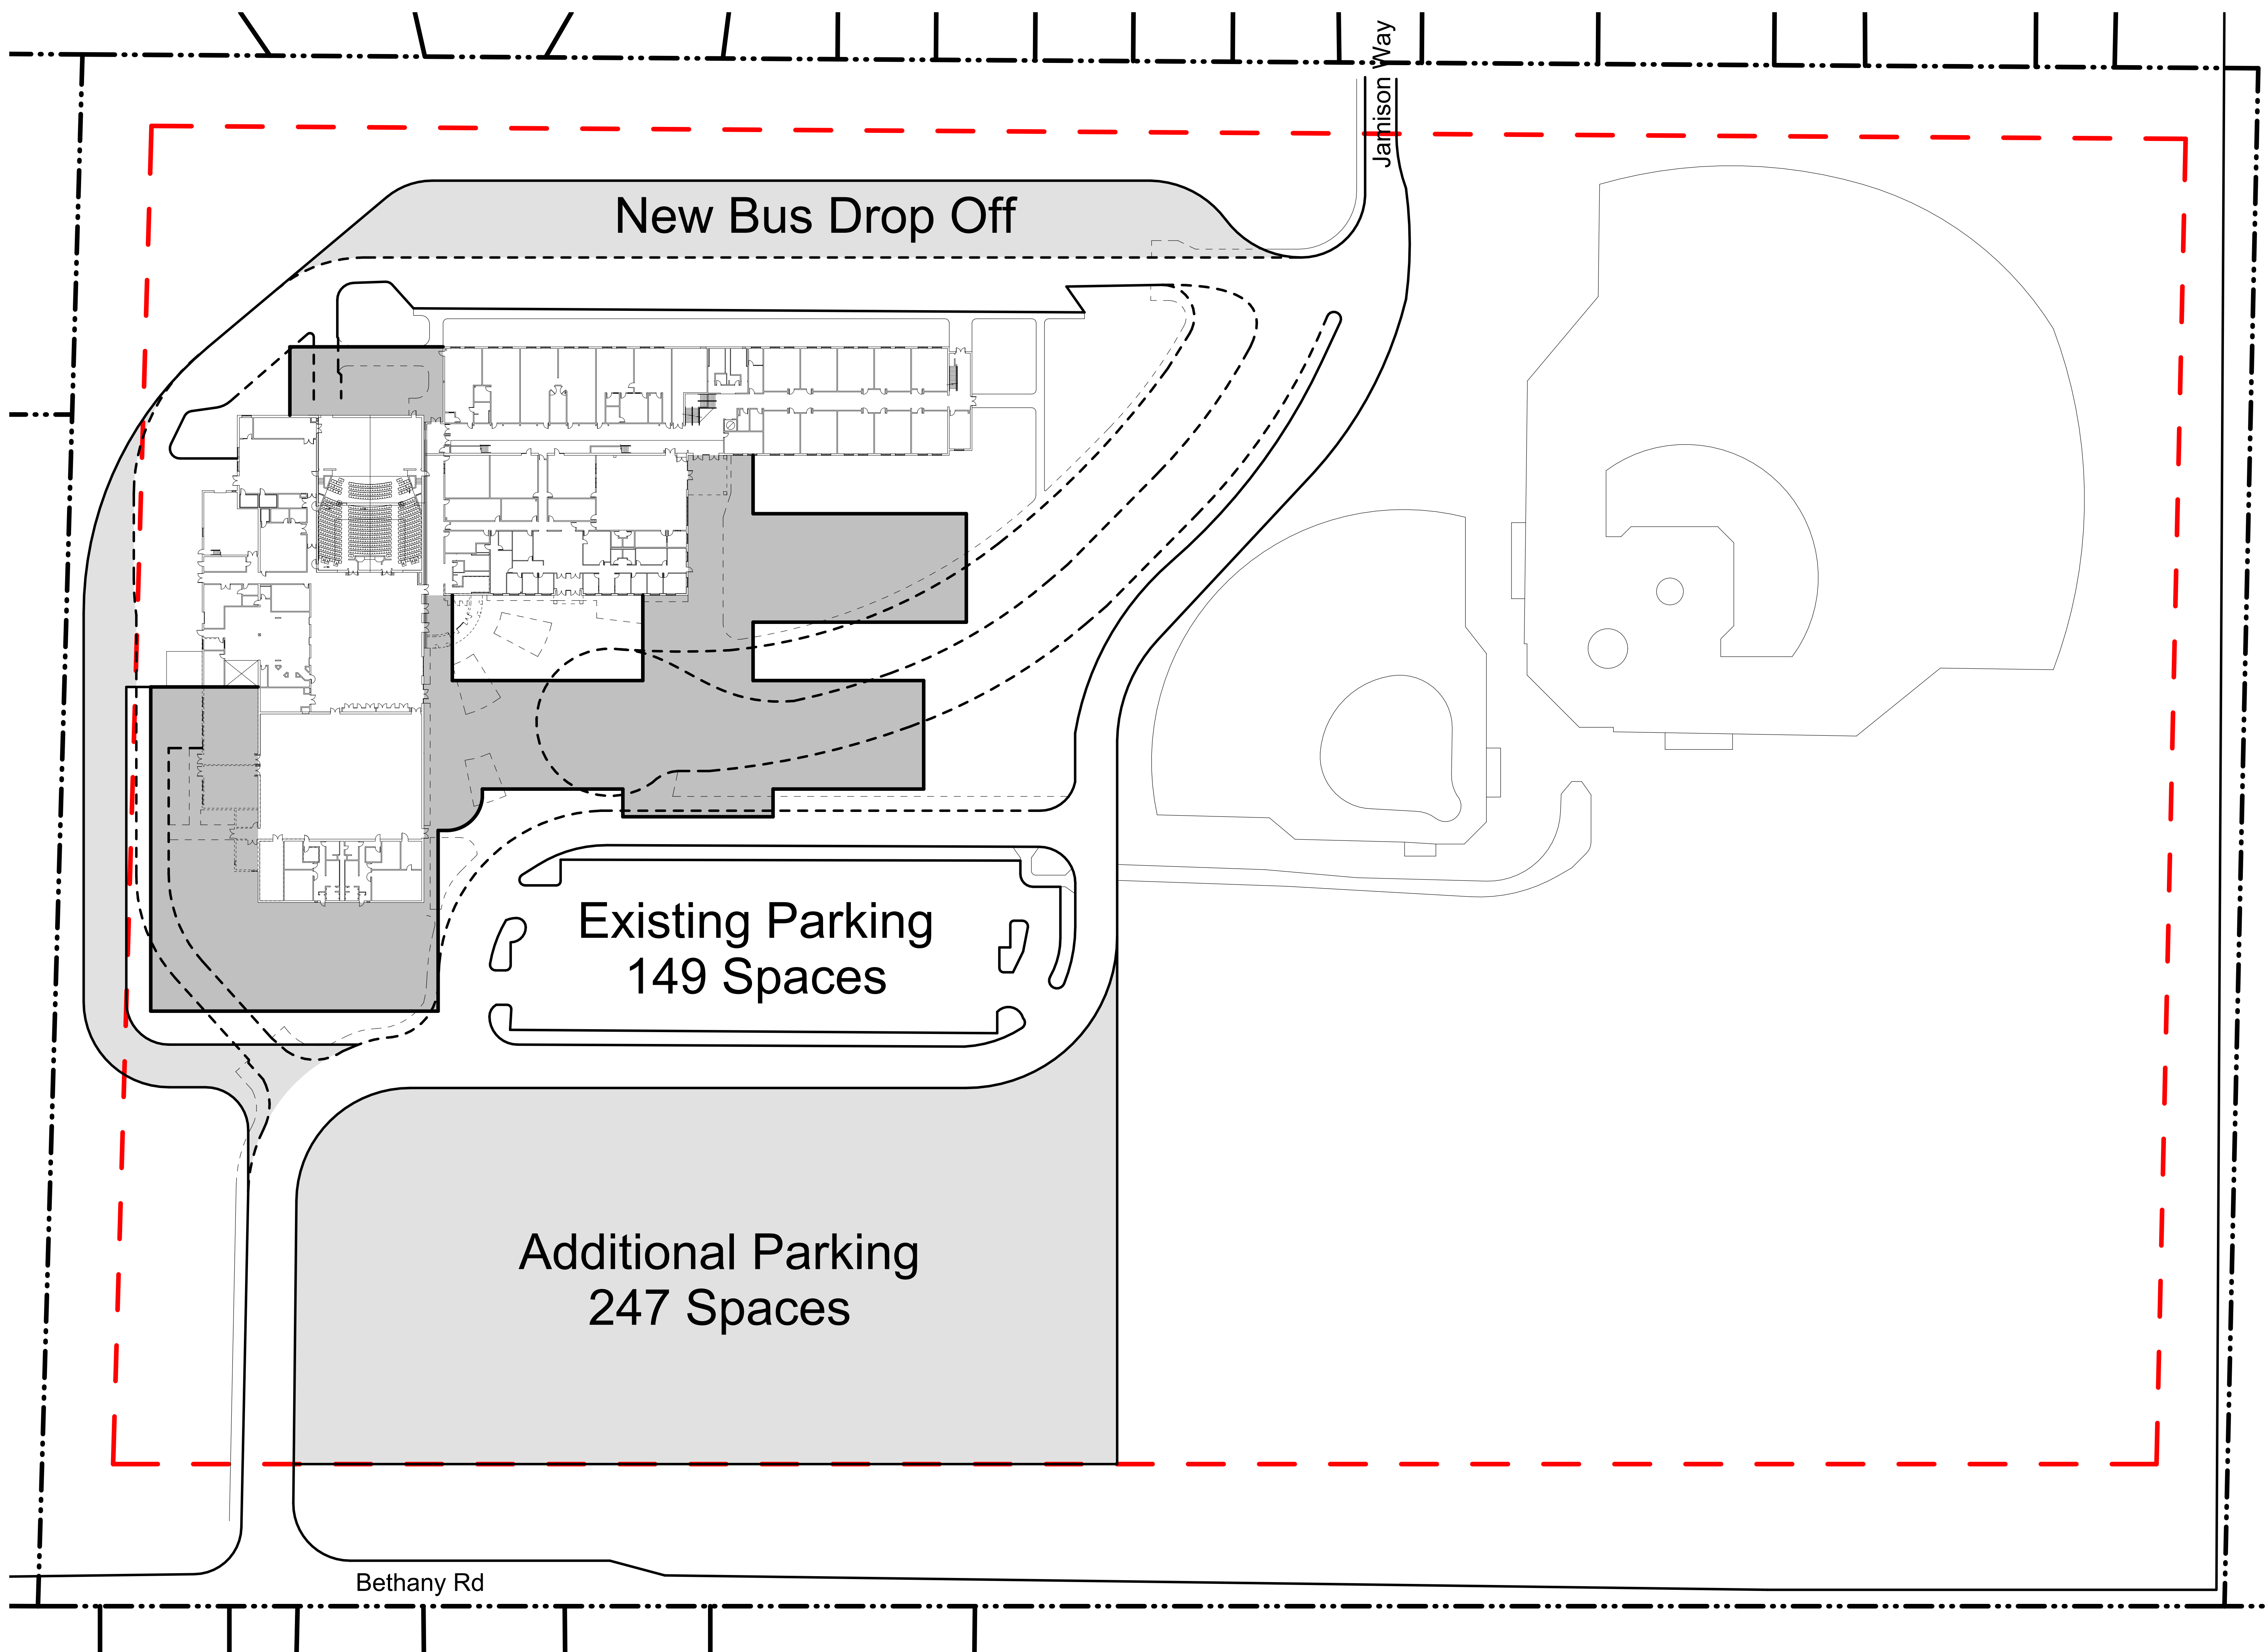

1 Second Floor 6-8 Option
A-2 1" = 20'-0"

Grades 6 / 7 / 8

1 Site 6-8 Option
EFS-1 1" = 50'-0"

Notes:		Current Enrollment: 675 Students
Existing SF:	127,777	Projected Enrollment: 2,100 Students
1st Floor Addition SF:	79,774	
2nd Floor Addition SF:	45,939	
Total Addition SF:	125,713	
Total SF:	253,490	
OFCC Required SF:	250,853	

East Freshman
for
Lakota Local School District
5572 Princeton Road, Liberty Township, OH