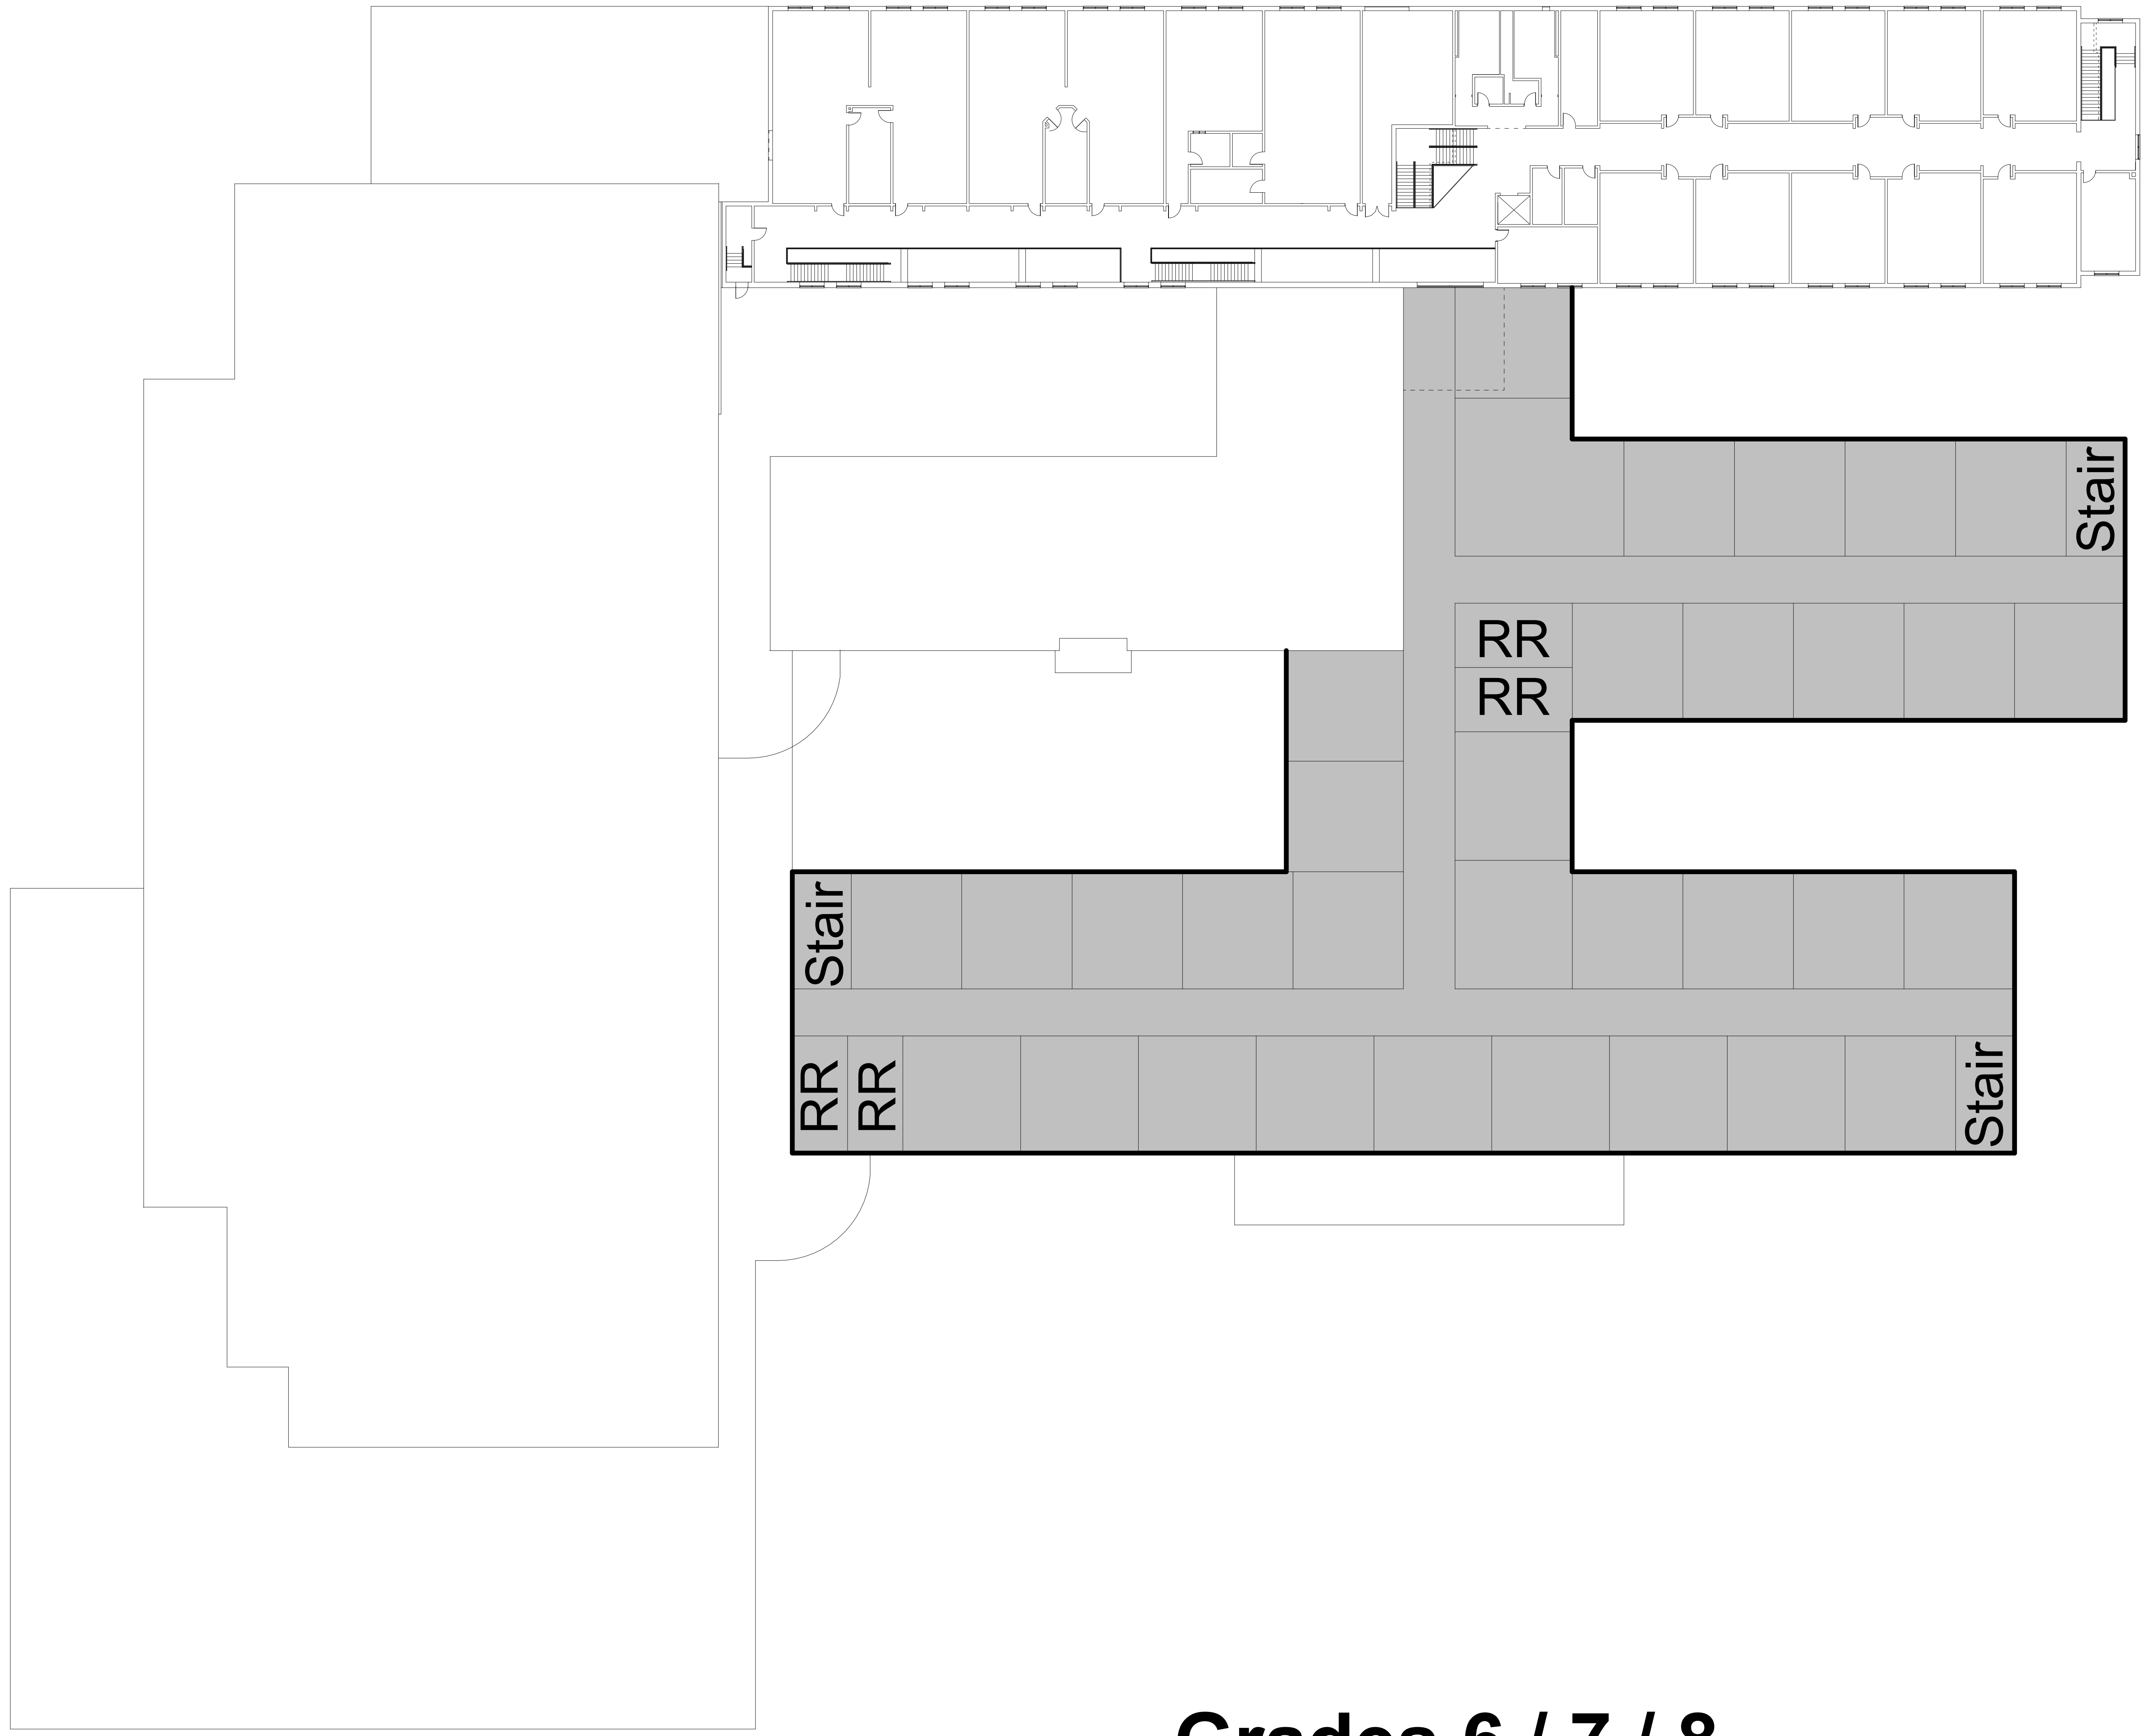

E. Freshman - Second Floor

for
Lakota Local School District
5572 Princeton Road, Liberty Township, OH

Second Floor 6-8
Option

A-2

Grades 6 / 7 / 8

Notes:		
Existing SF:	127,777	Current Enrollment: 675 Students
1st Floor Addition SF:	79,774	Projected Enrollment: 2,100 Students
2nd Floor Addition SF:	45,939	
Total Addition SF:	125,713	
Total SF:	253,490	
OFCC Required SF:	250,853