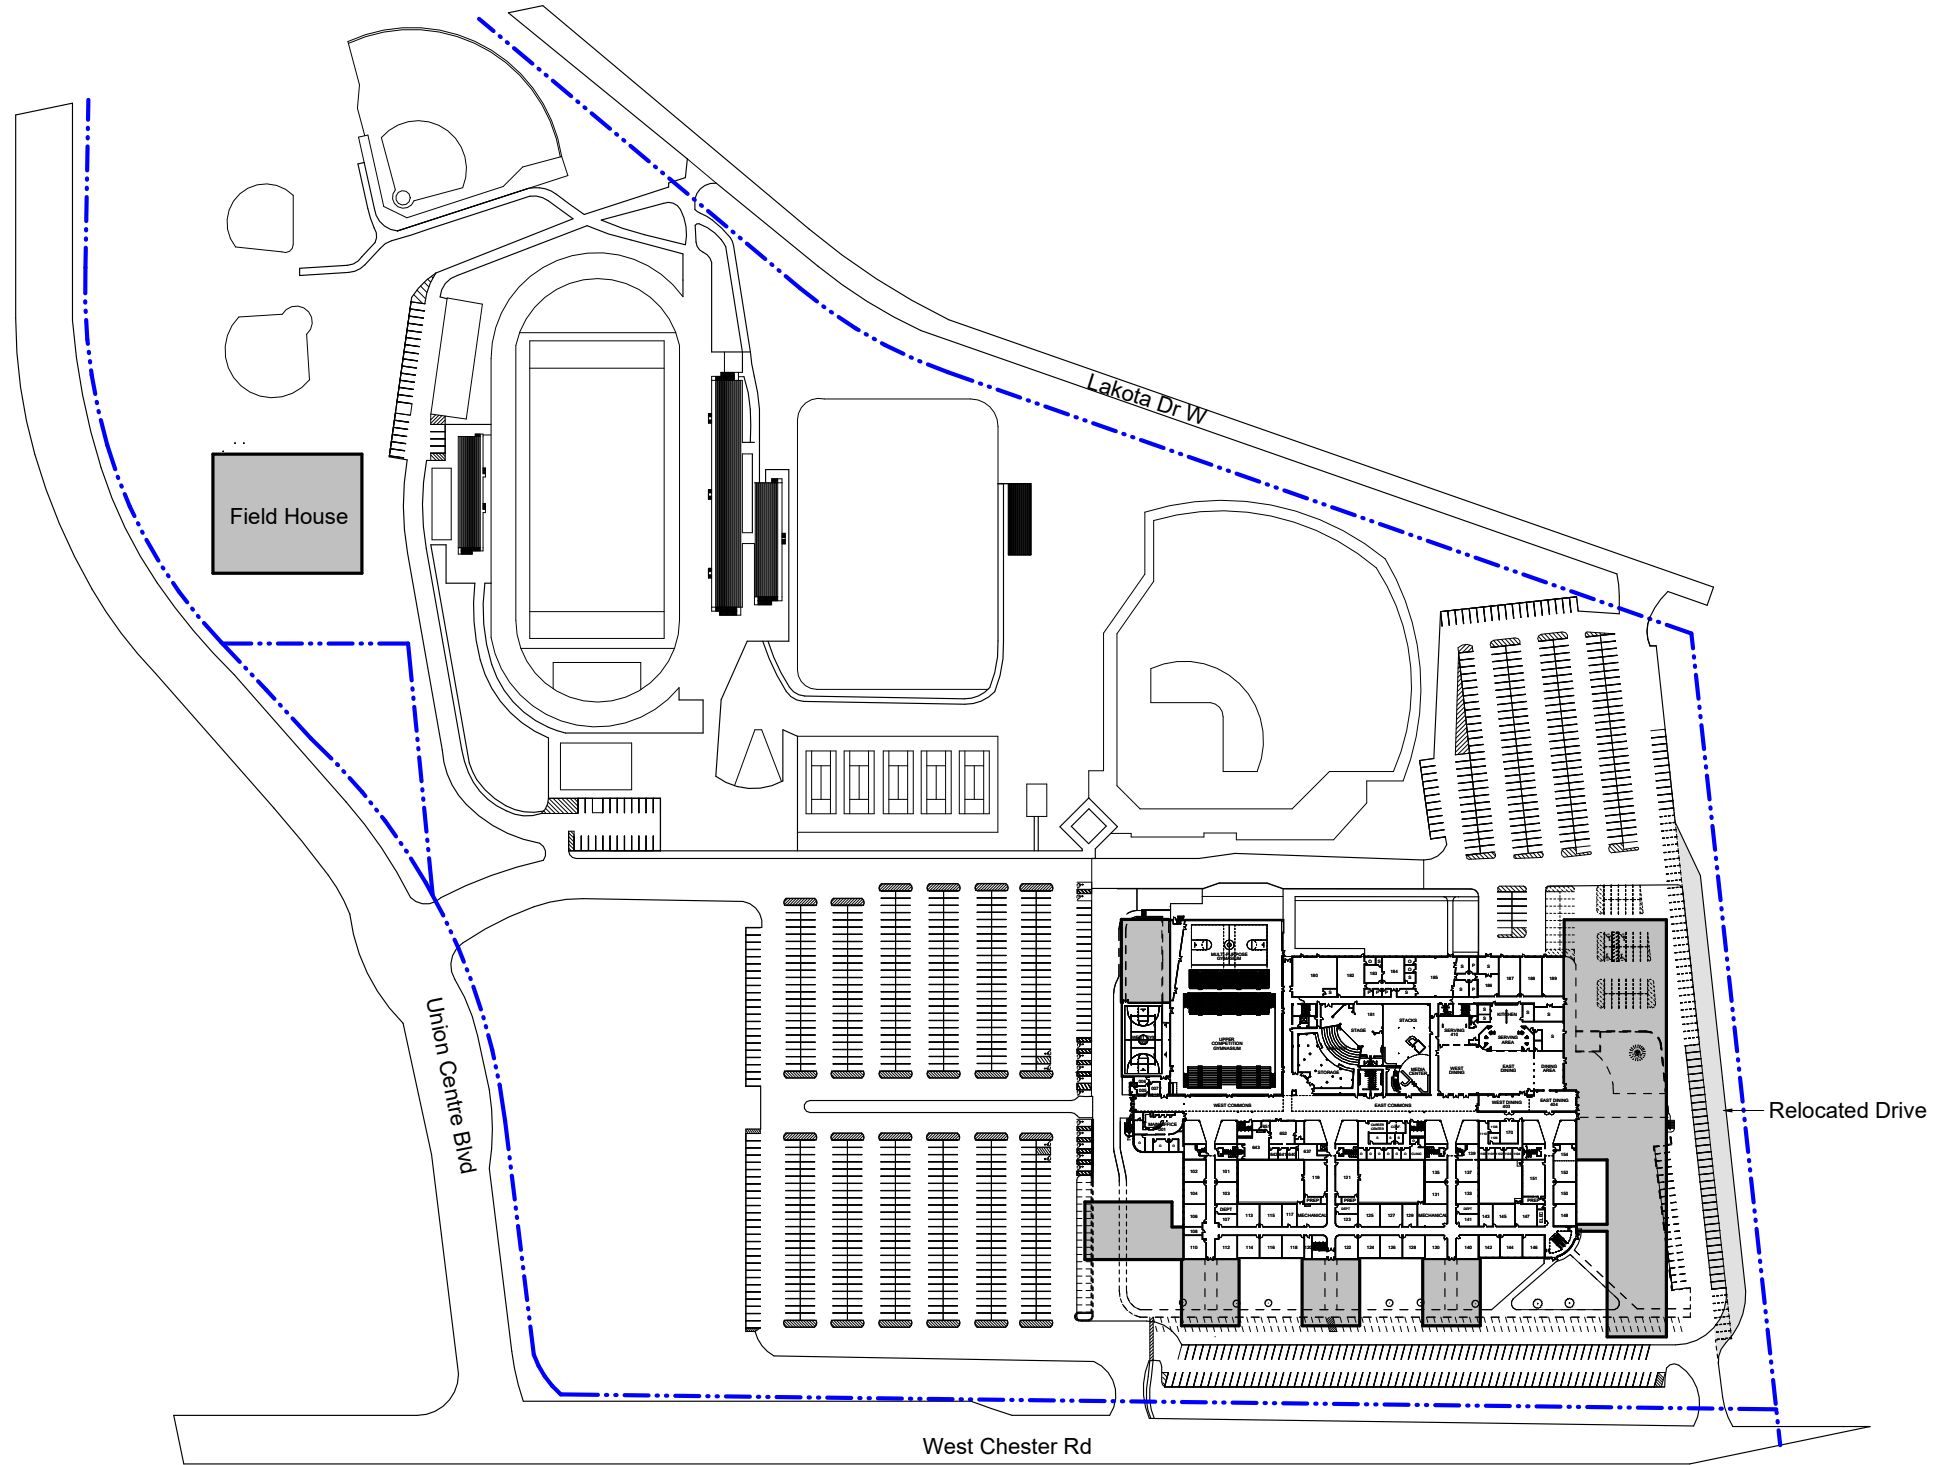

4/24/2023 1:58:43 PM

NORTH
1 Lakota West Site - Option 1
WS-1 1" = 80'-0"

Notes:

Existing SF:	332,895	Projected Enrollment:	2,790 Students
1st Floor Addition SF:	86,278		
2nd Floor Addition SF:	49,527		
Total Addition SF:	135,805		
Total SF:	468,700		
OFCC Required SF:	468,695		

Set Issuance

05/05/2023

Revision

West HS - Site
for
Lakota Local School District
5572 Princeton Road, Liberty Township, OH

West HS Site

WS-1