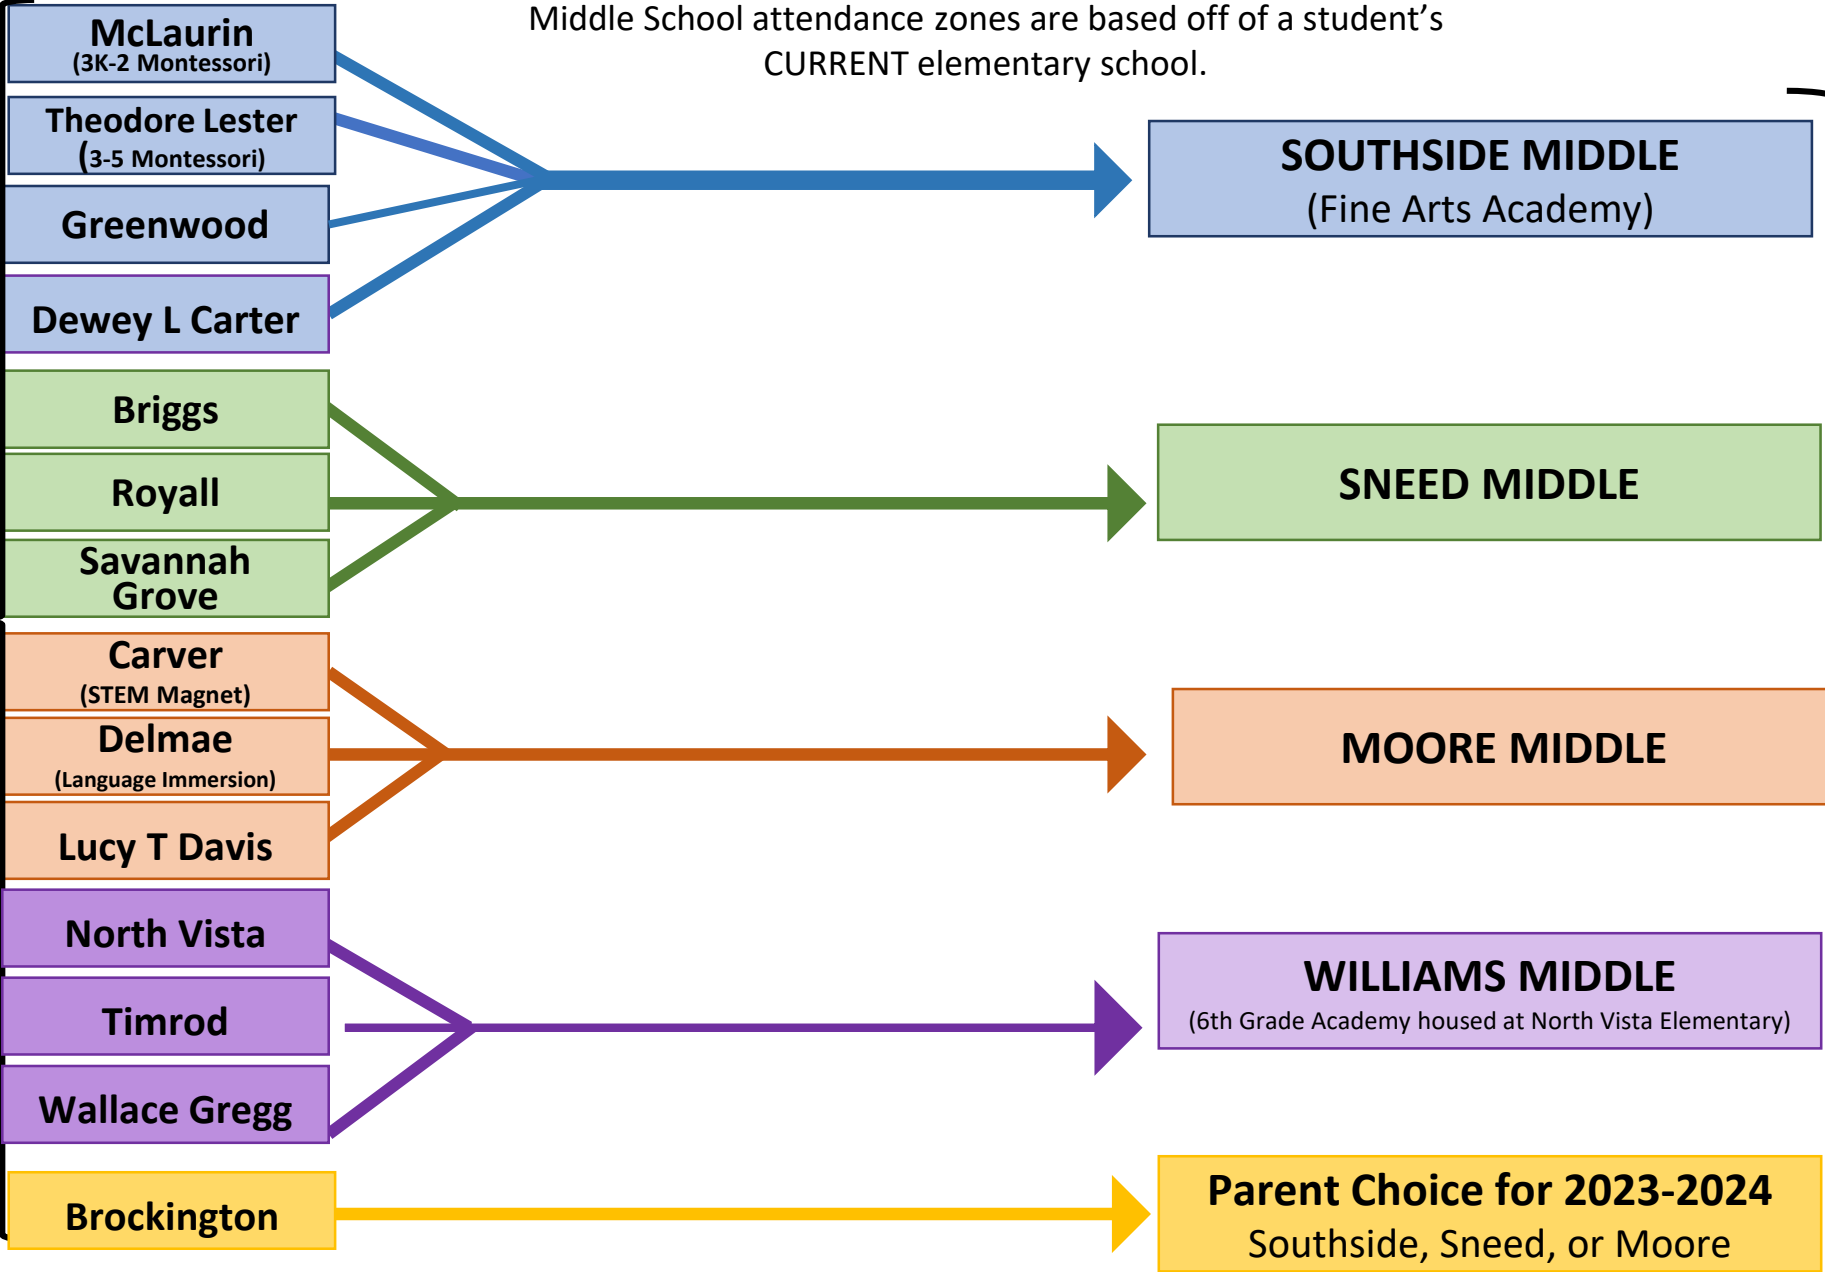

# 2023-24 F1S MIDDLE SCHOOL TRANSITION

Middle School attendance zones are based off of a student's CURRENT elementary school.

All elementary students attend ZONED school based on home address.

All high school students attend ZONED school based on home address. Timmonsville students will have a choice of middle and high school. ----- South Florence West Florence Wilson