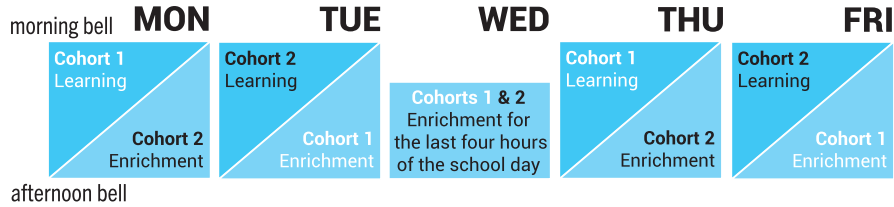

2023-24 Preschool Learning & Enrichment Calendar

Weekly Schedule

Children are grouped into cohorts to maximize services

2023

JULY

S	M	T	W	T	F	S
						1
2	3	4	5	6	7	8
9	10	11	12	13	14	15
16	17	18	19	20	21	22
23	24	25	26	27	28	29
30	31					