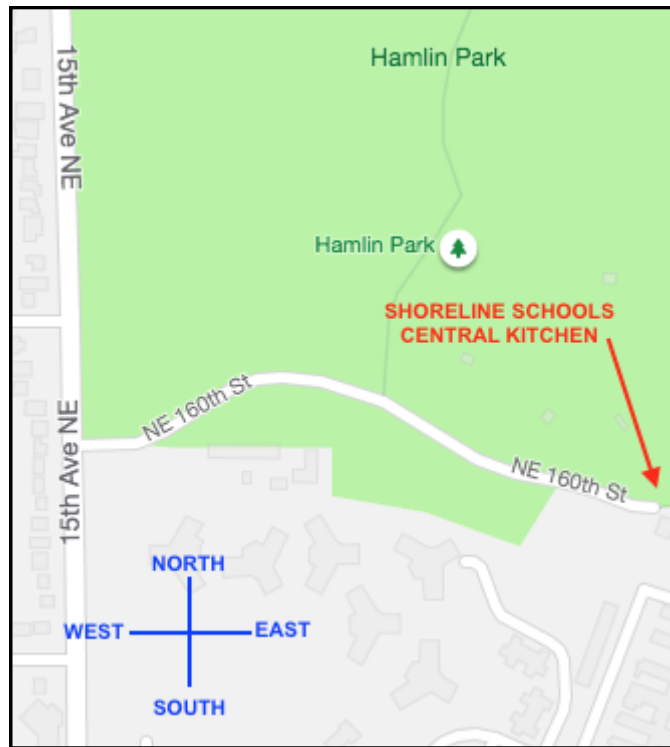

Shoreline Schools Central Kitchen

2003 NE 160th Street
Shoreline, WA 98155

Inside Hamlin Park
on NE 160th Street
off of 15th Ave. NE