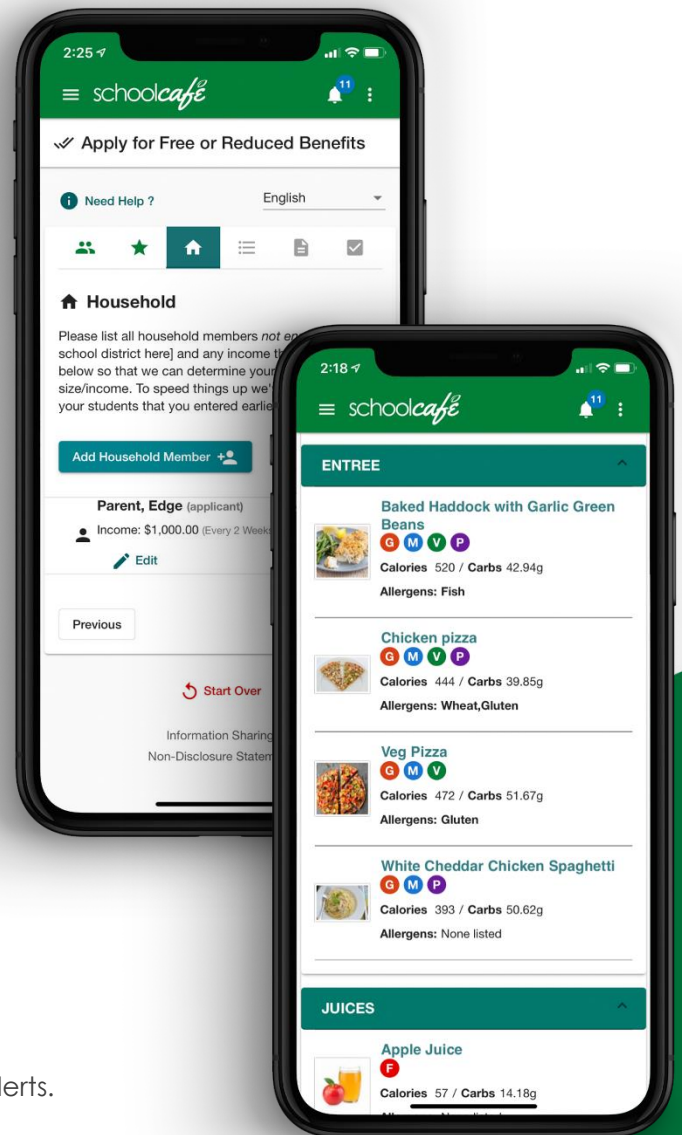

# One app for your entire cafeteria.

## APPLY FOR FREE & REDUCED MEALS

Applying for free and reduced meal benefits has never been easier. Apply, submit, and track your application status from start to finish.

## SEE NUTRITIONAL INFO

Check menus, see nutritional information and allergens. Students can rate and favorite menu items all from their phone.

## VIEW PURCHASE HISTORY

View purchase history, and receive low balance alerts.