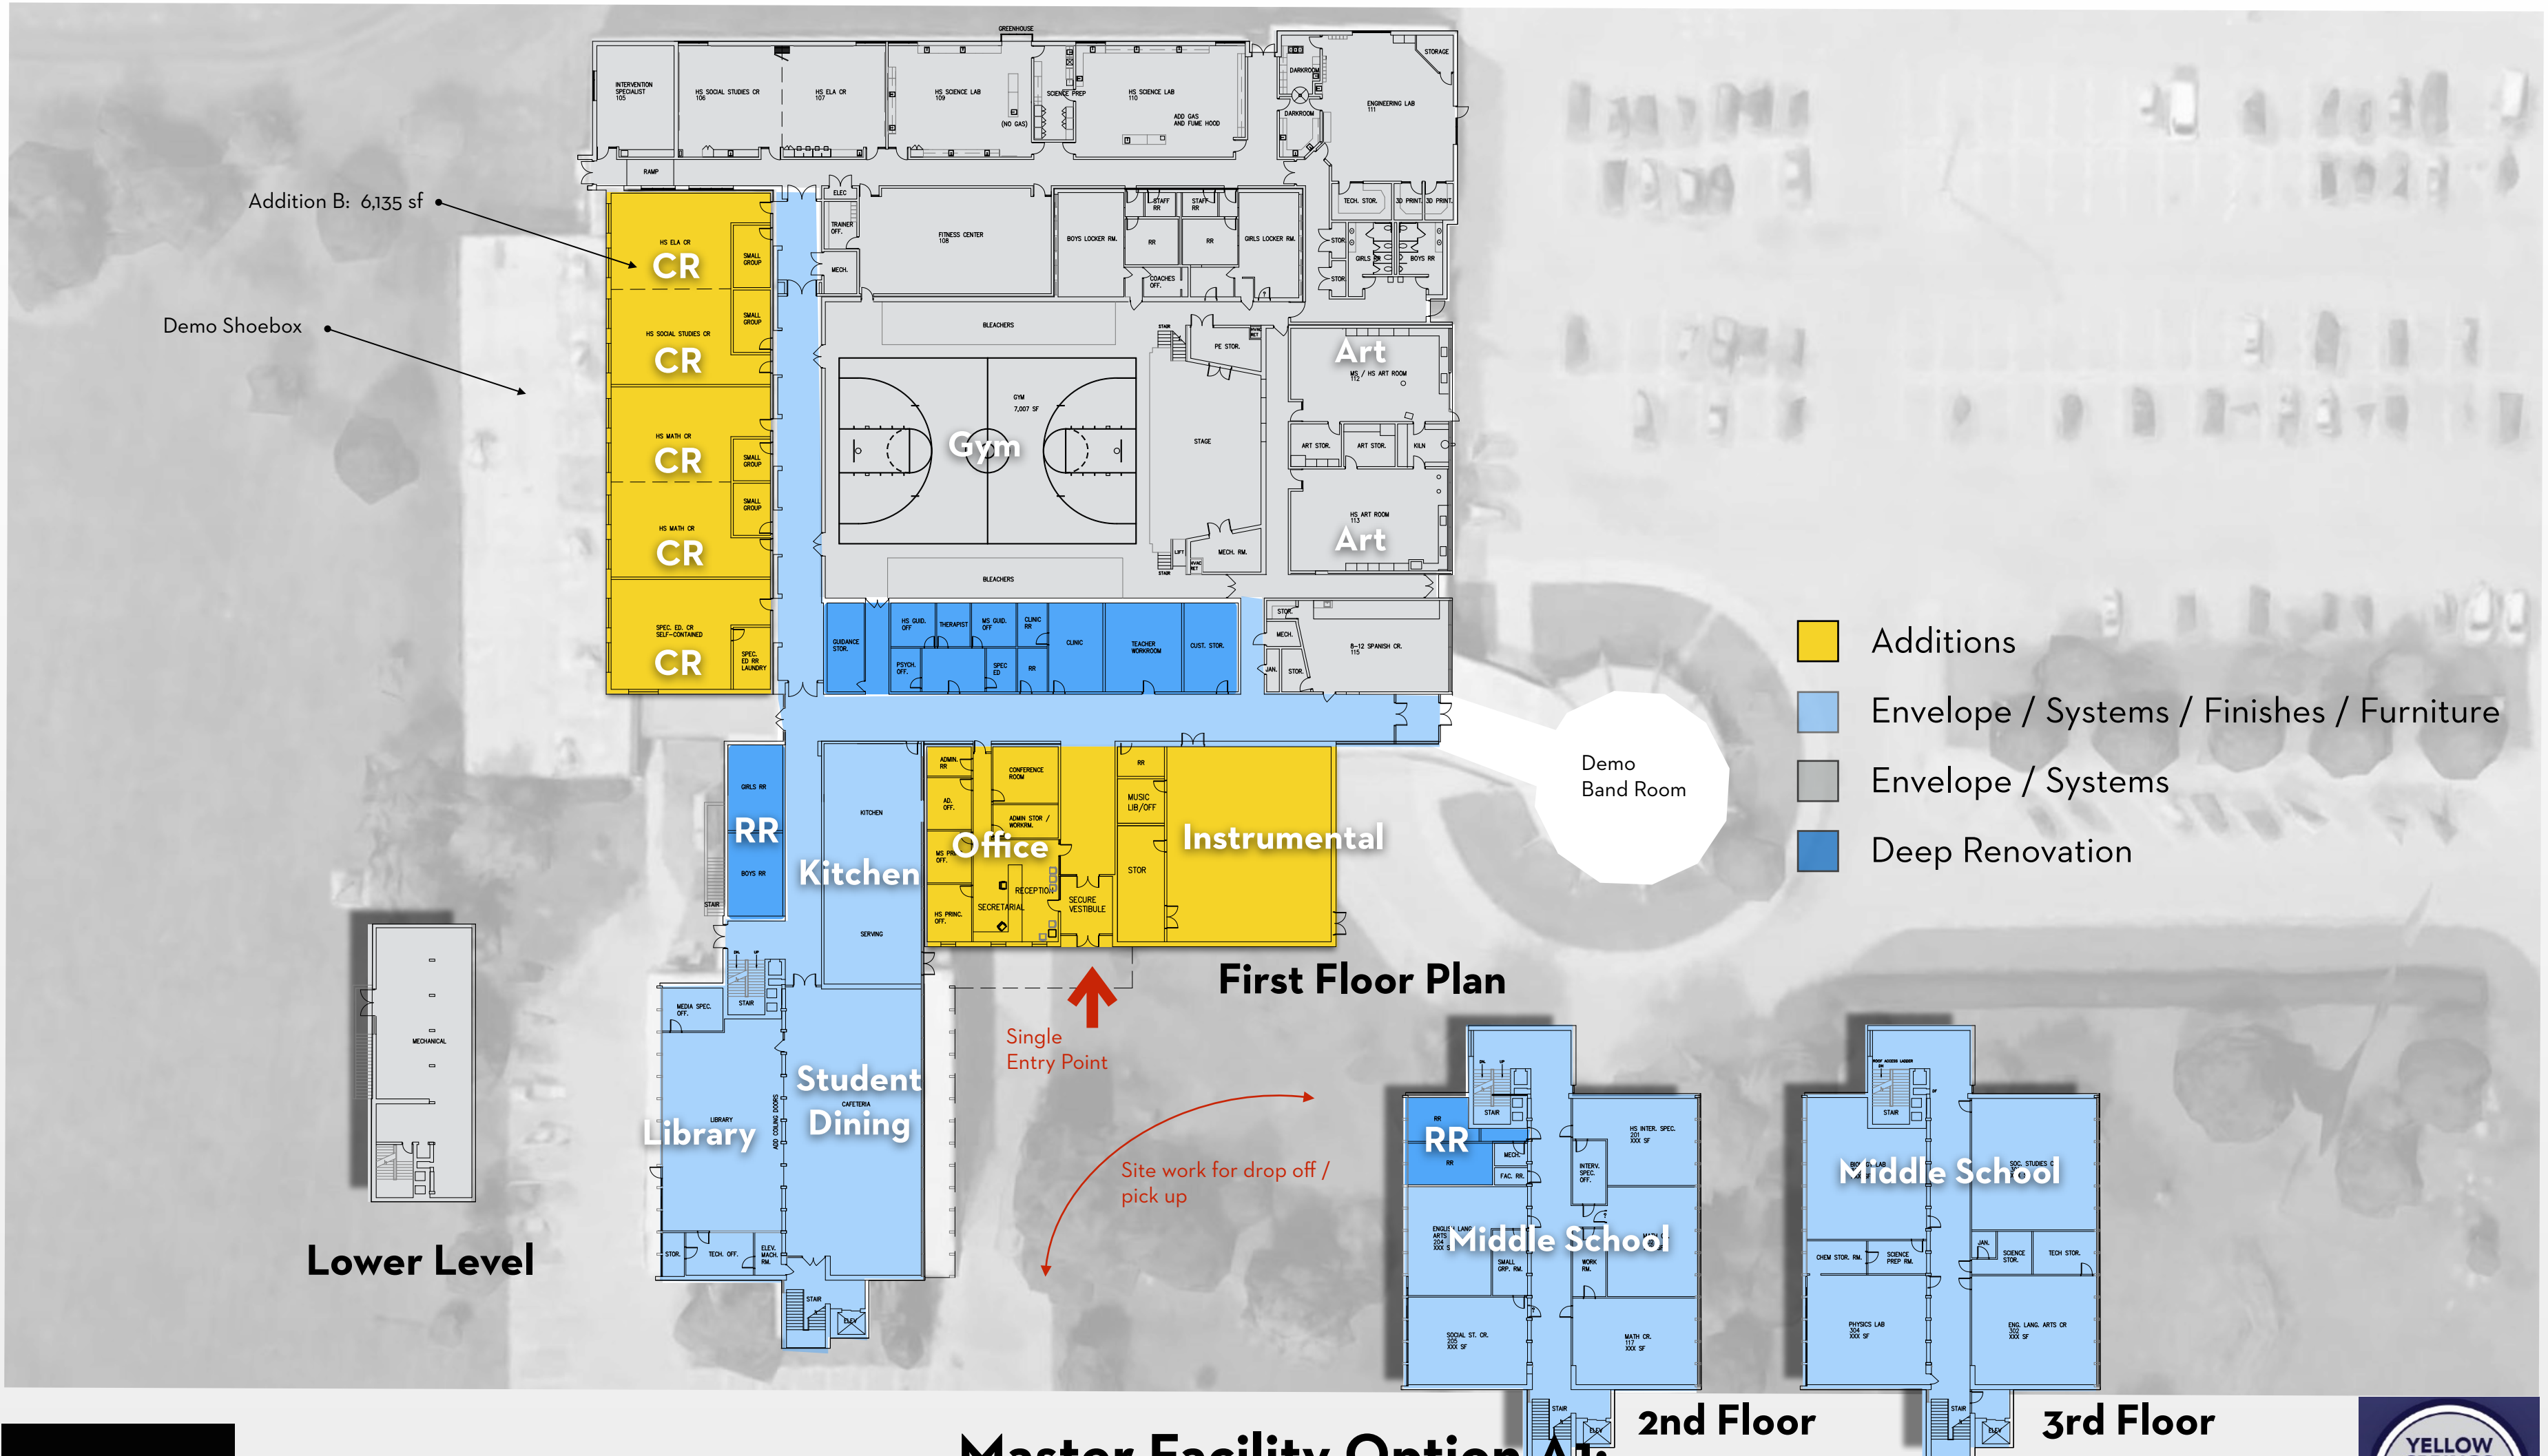

- Additions
- Envelope / Systems / Finishes / Furniture
- Deep Renovation

First Floor Plan

Master Facility Option A1: Grades K-6 @ current Mills Lawn School Site

Master Facility Option A1: Grades 7-12 @ current MS/HS Site