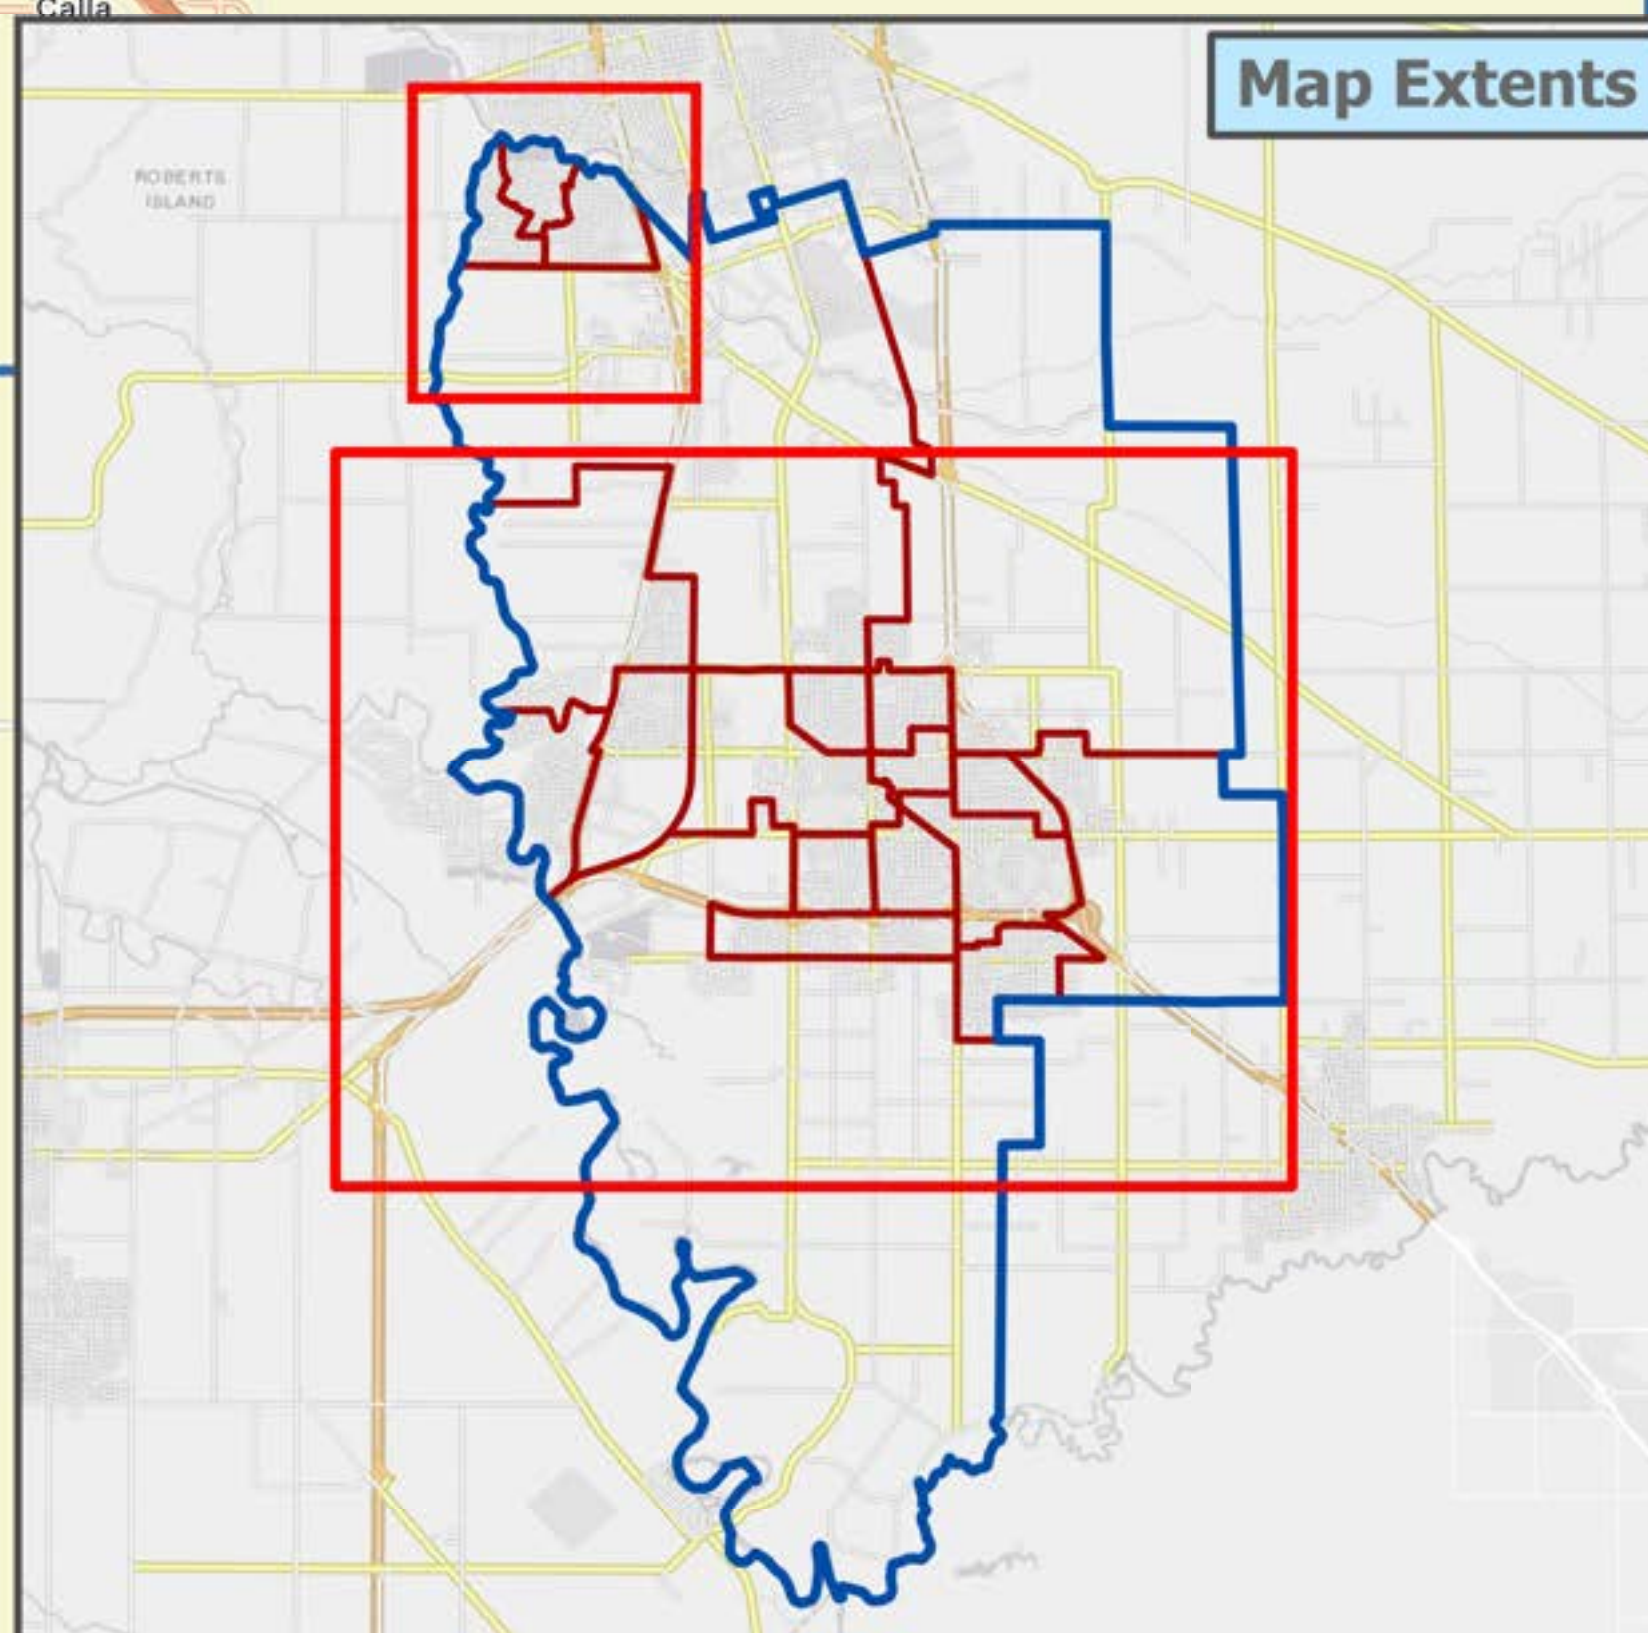

Manteca Unified School District Community Facilities District Area Map

CFD	District
1	Elementary School
2	High School
3	
4	
5	
6	