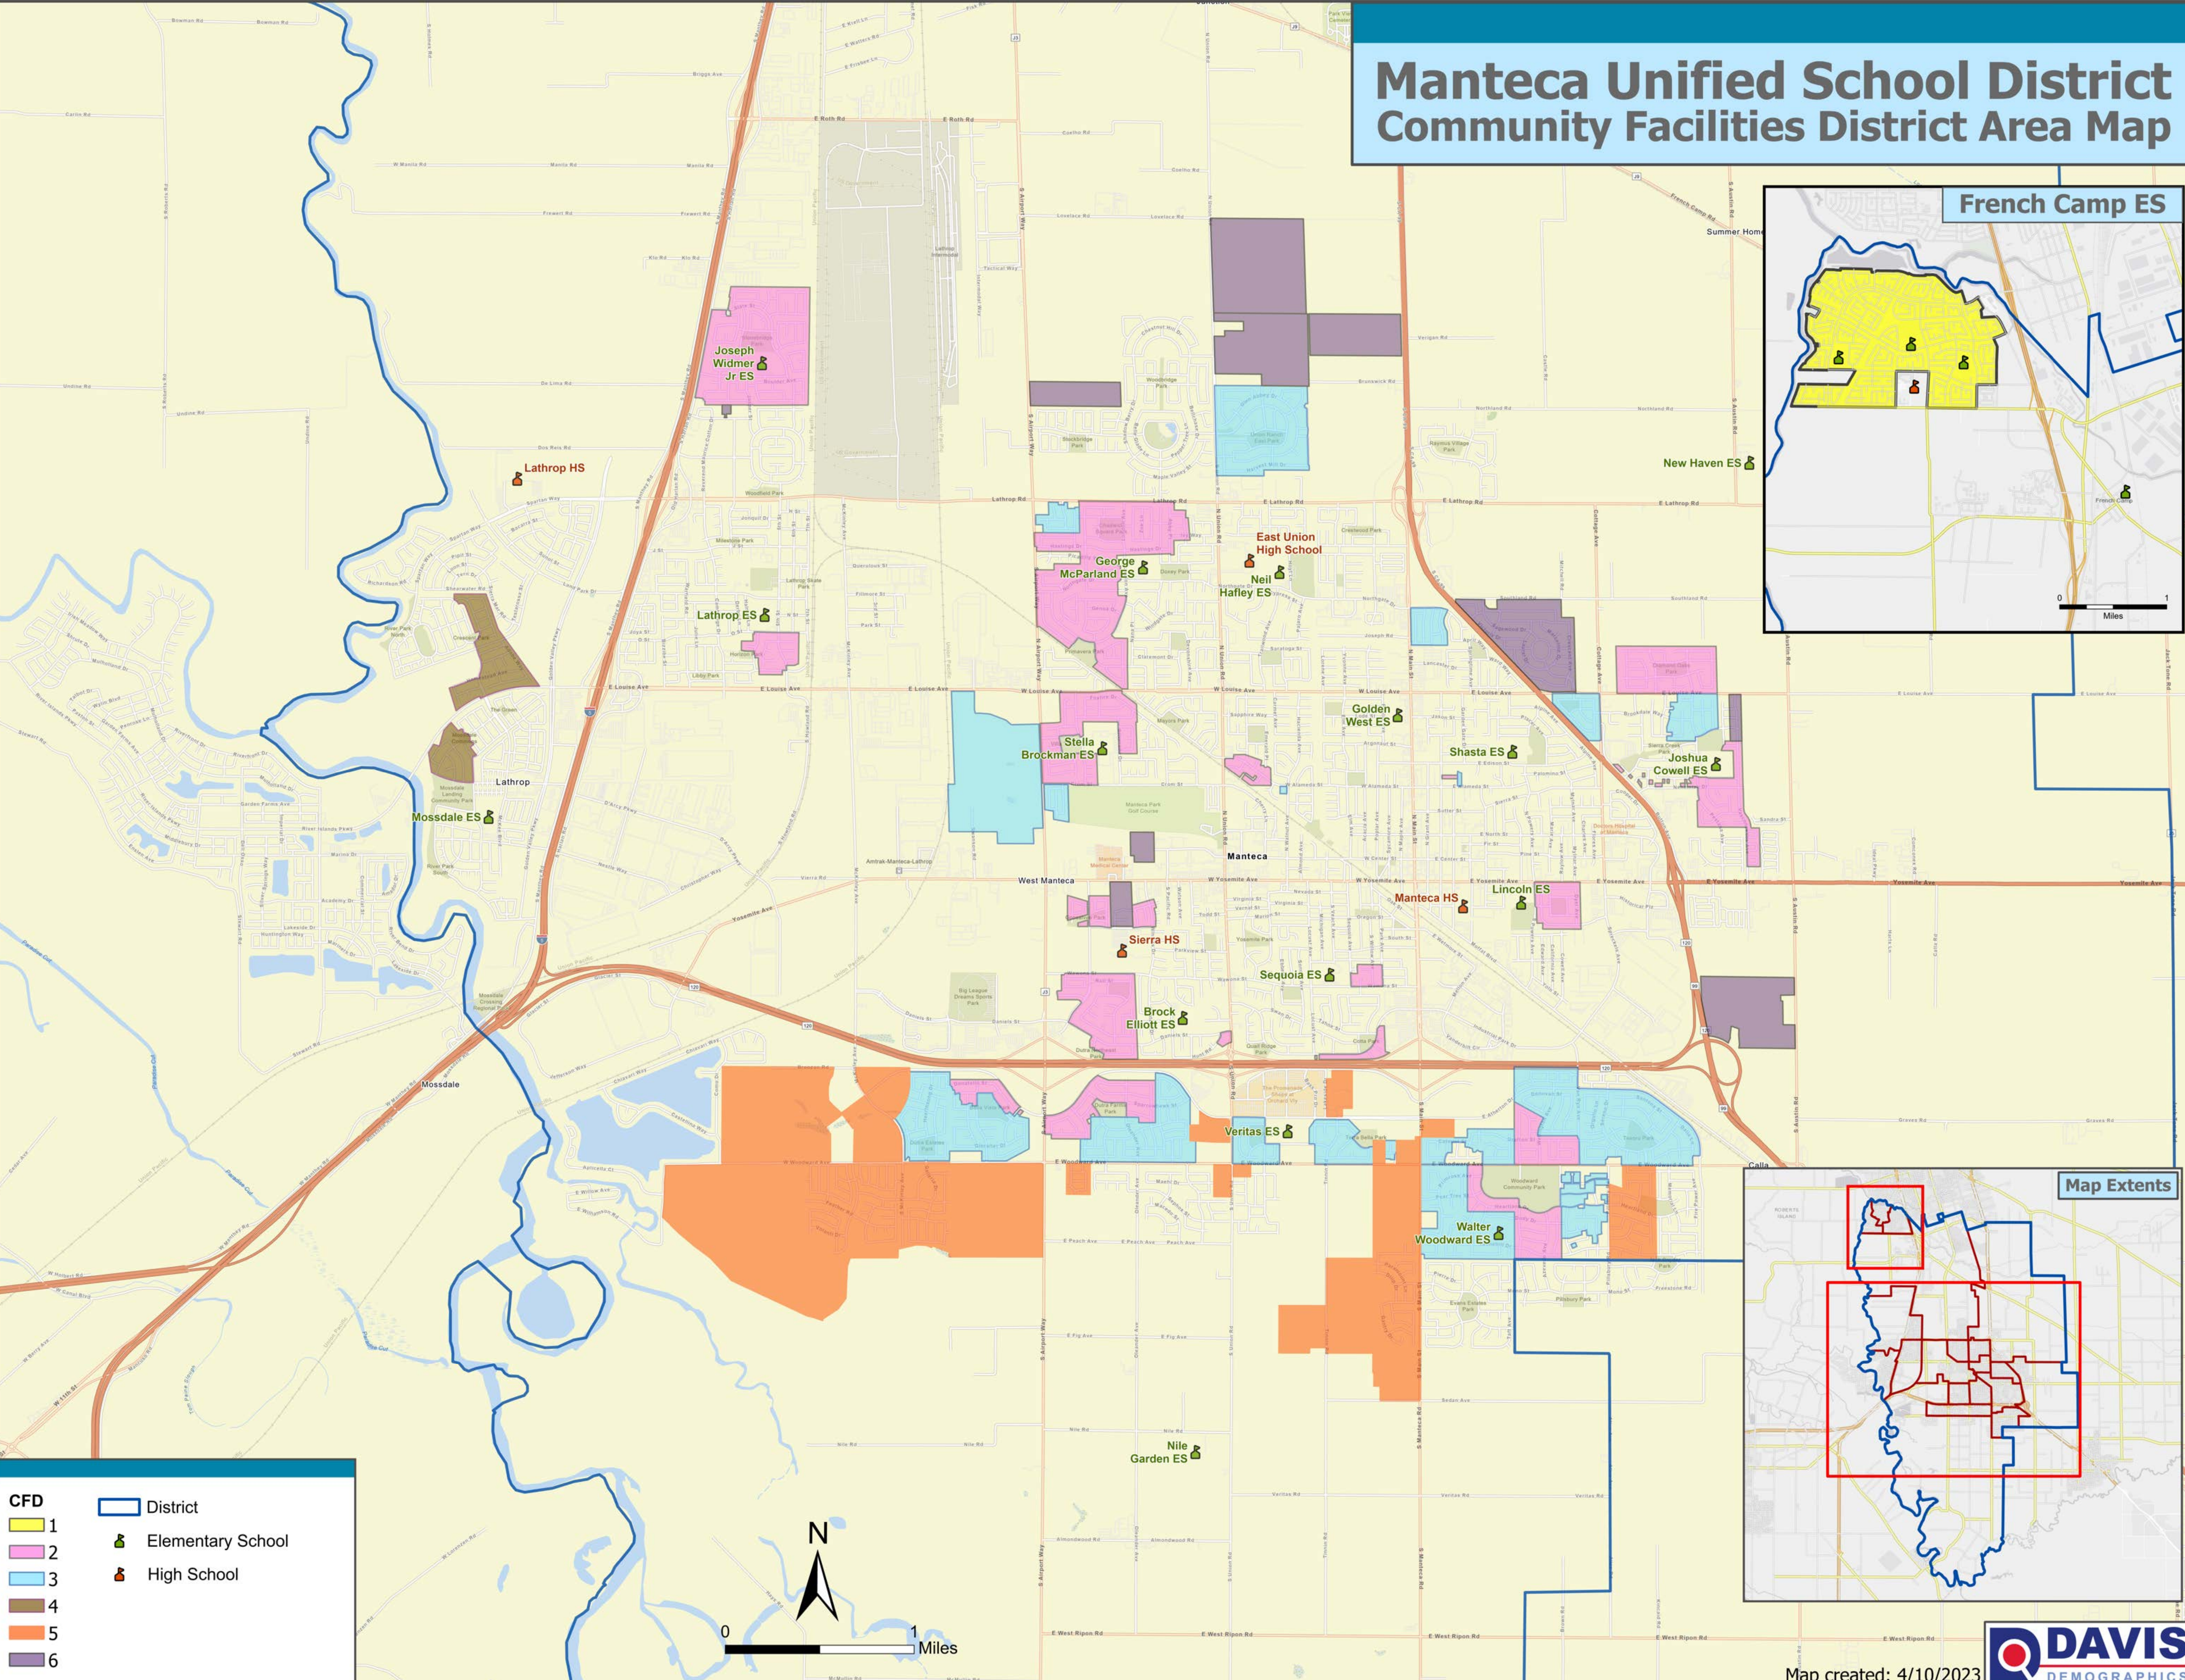

Manteca Unified School District Community Facilities District Area Map

CFD	District
1	Elementary School
2	High School
3	
4	
5	
6	