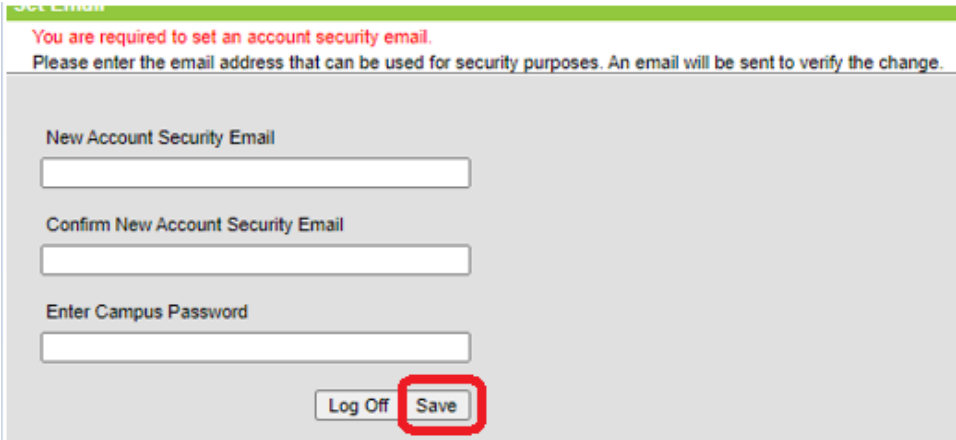

- Please enter a valid email address. This email will be used in the event you forget your password.