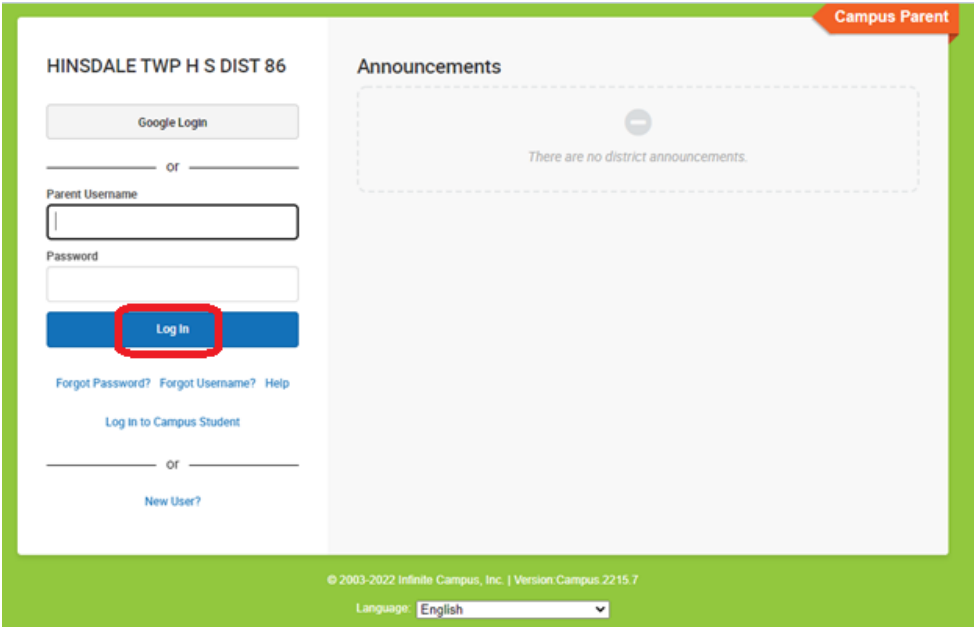

Infinite Campus Parent Account Activation

- Enter the username, password and click on Login