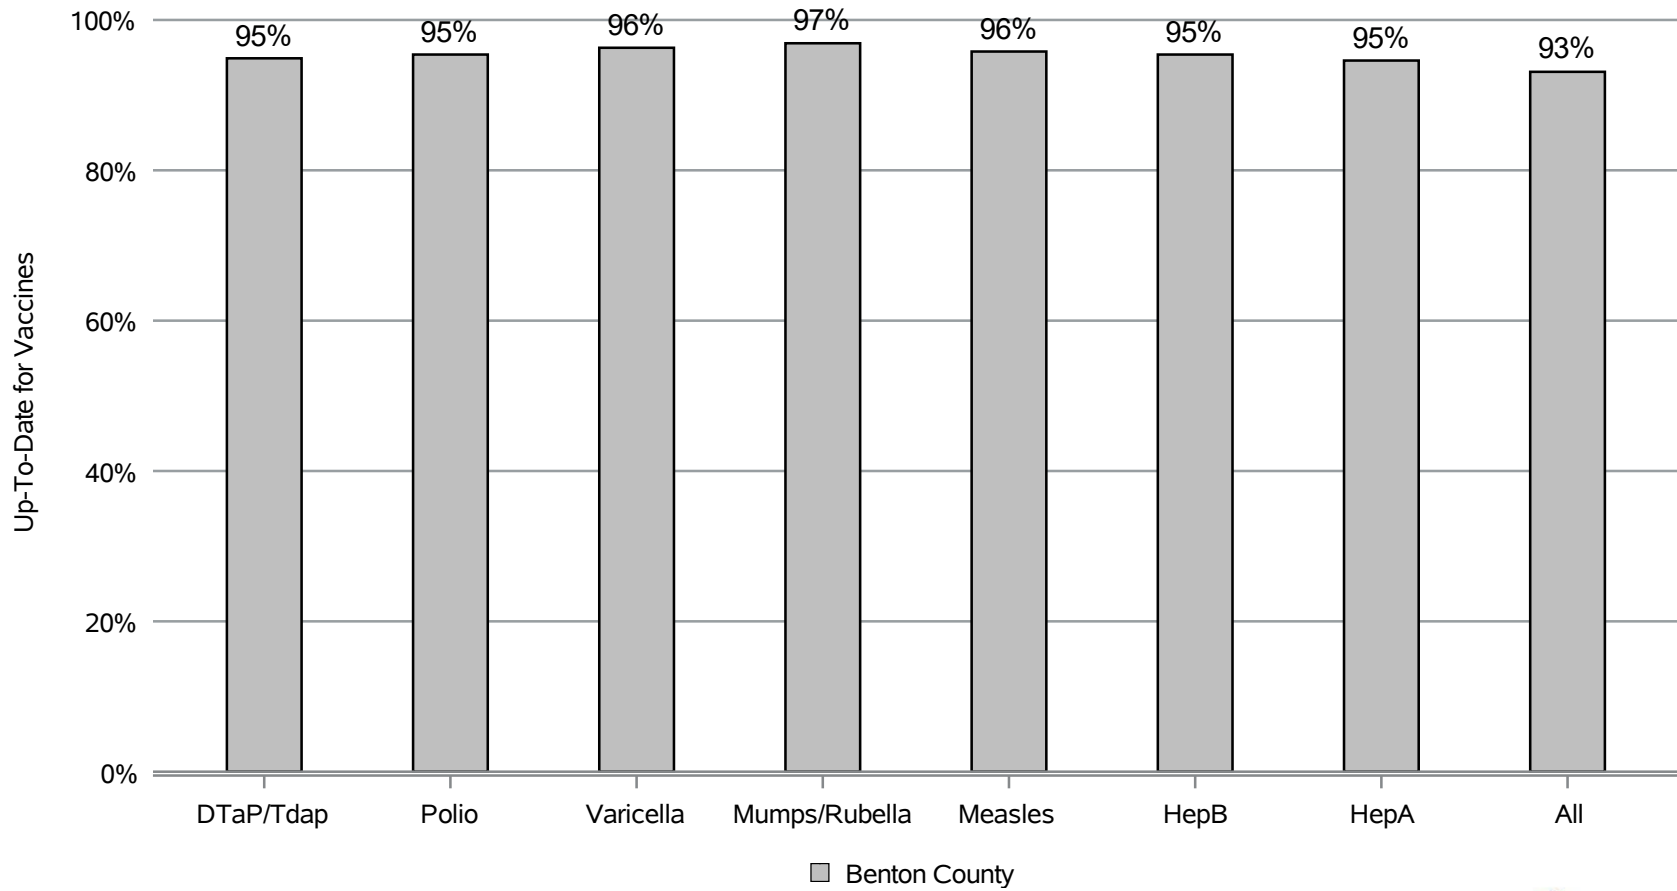

How many school-age kids* are up-to-date on vaccines in Benton County

*Kindergarten through 12th grade
Assessment Date: February 27, 2023
Data Source: Immunization Primary Review Summary Reports