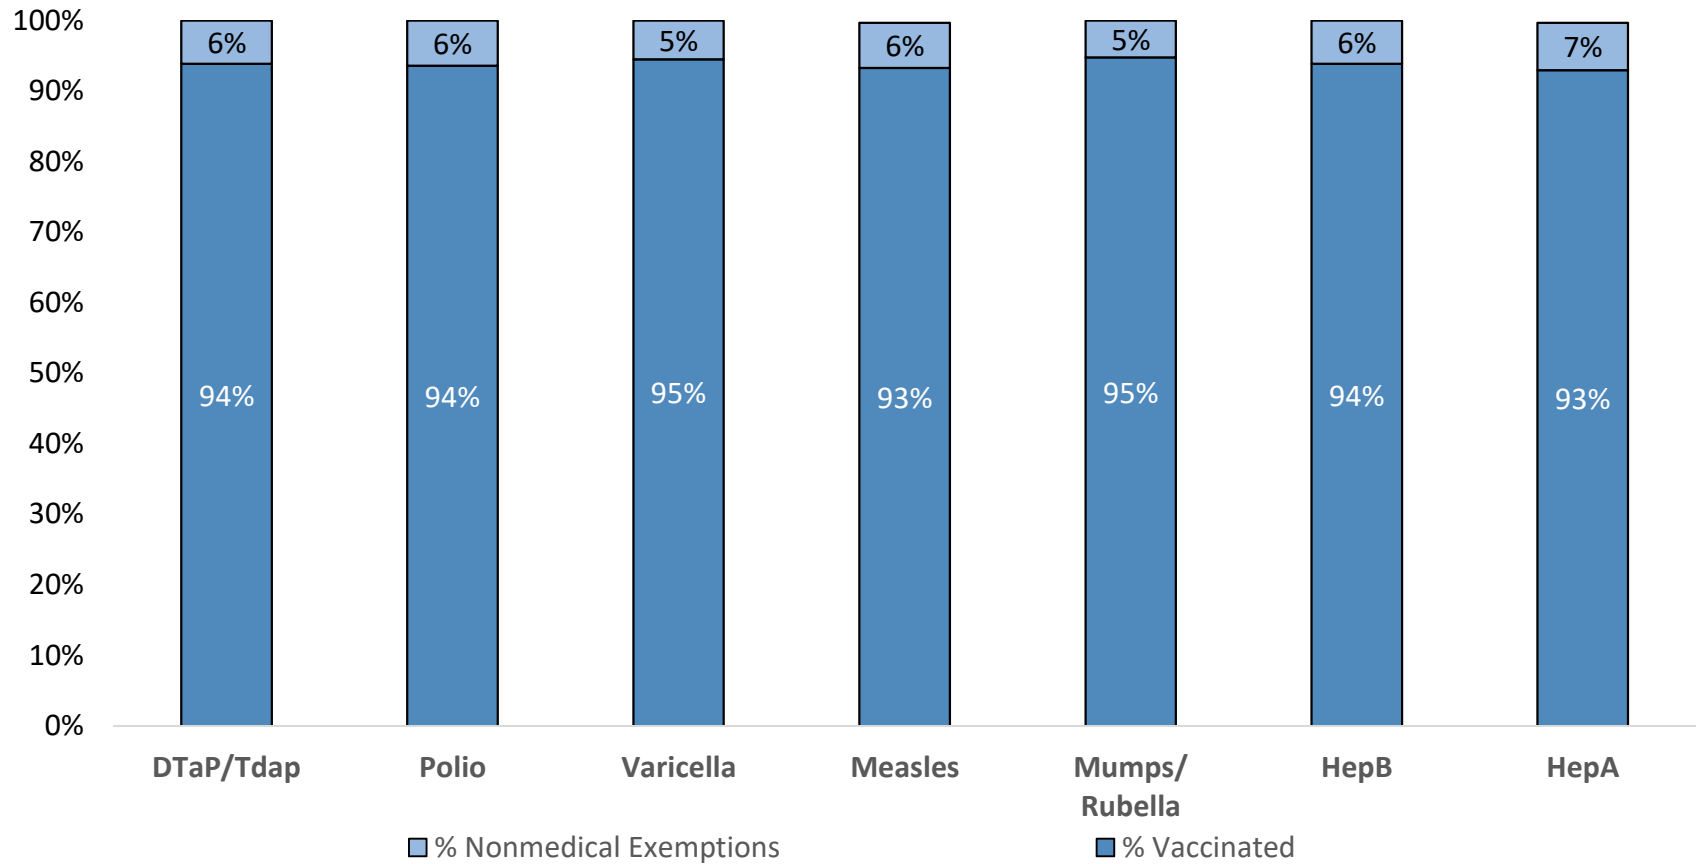

### How many kids at Philomath Middle School are vaccinated: March 2023\*

Number of children at the school\*\*: **329**  
 Percent of children with no immunization or exemption record: **0%**  
 Percent of children with a medical exemption for one or more vaccine(s): **0%**

\* Not all immunizations are required for all grades. These numbers may not total 100% if some children have medical exemptions, or are incomplete or in process with immunizations but do not need an exemption because they are on schedule.