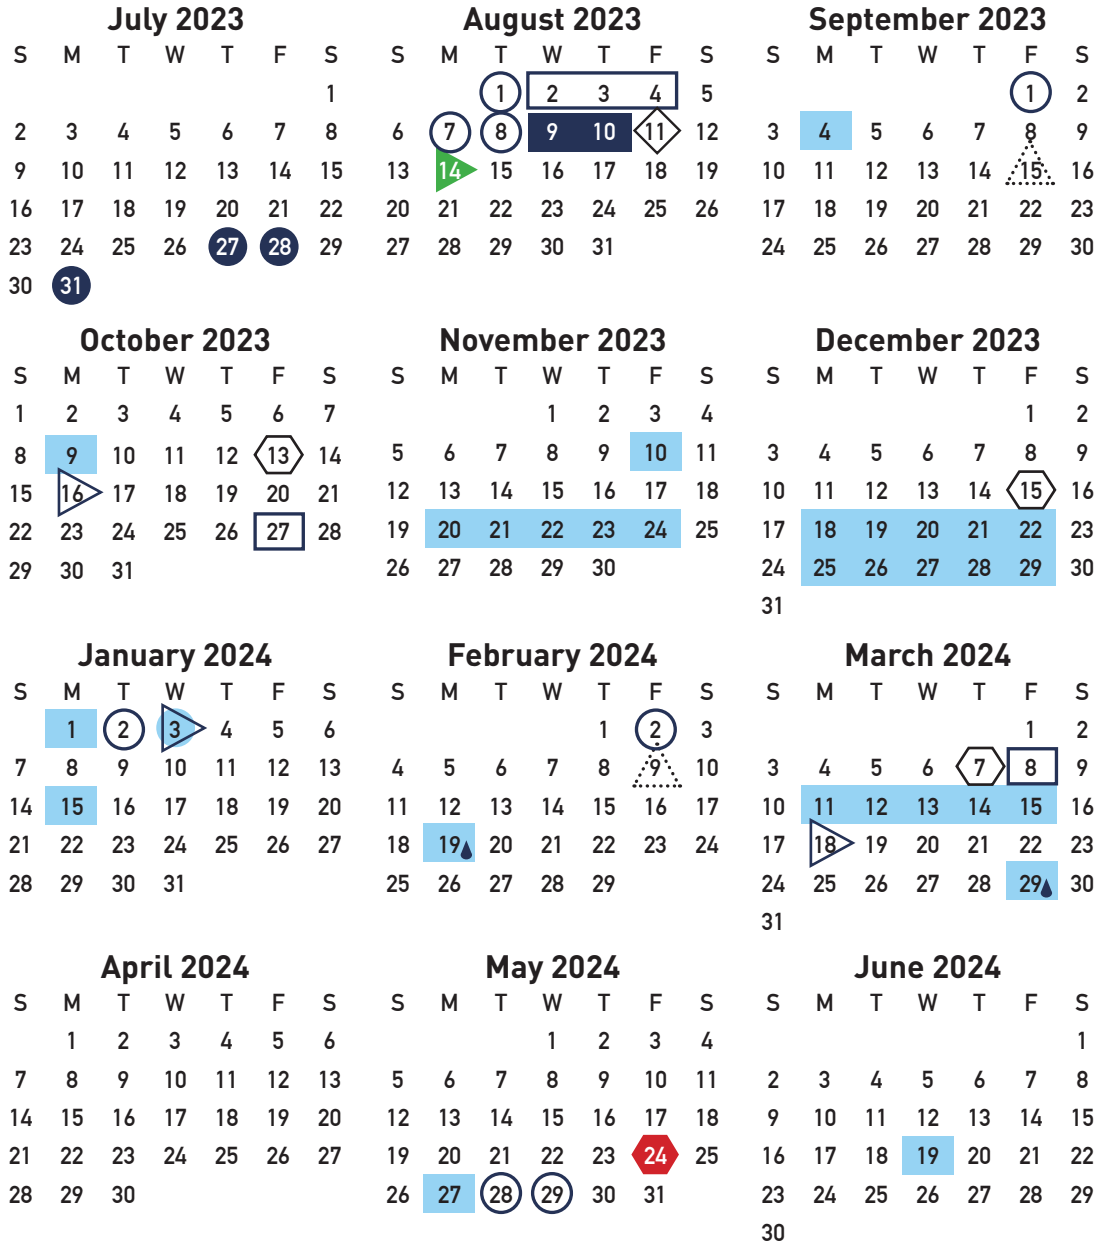

### Calendar Key

-  First Day of School, 1st Qtr
-  First Day of 2nd Semester
-  Last Day of School
-  Start of Quarters
-  End of Quarters
-  Student & Staff Holiday
-  Student Holiday, District PD
-  Student Holiday, Campus PD
-  Parent/Teacher Conf. /No School
-  New Teacher PD
-  Teacher Workday/Student Holiday
-  Inclement Weather Day
-  Meet the Teacher Day

### Important Dates

First Day for All Staff	Aug 1
First Day of School	Aug 14
Labor Day	Sep 4
Columbus Day	Oct 9
Veterans Day	Nov 11
Thanksgiving Break	Nov 20-24
Winter Break	Dec 18-Jan 1
MLK Day	Jan 15
Presidents' Day	Feb 19
Spring Break	Mar 11-15
Good Friday	Mar 29
Last Day of School	May 24
Memorial Day	May 27
Juneteenth	June 19

**Total Instructional Days: 171**

- 1st Quarter: AUG 14-OCT 13
- 2nd Quarter: OCT 16-DEC 15
- 3rd Quarter: JAN 3-MAR 7
- 4th Quarter: MAR 18-MAY 24