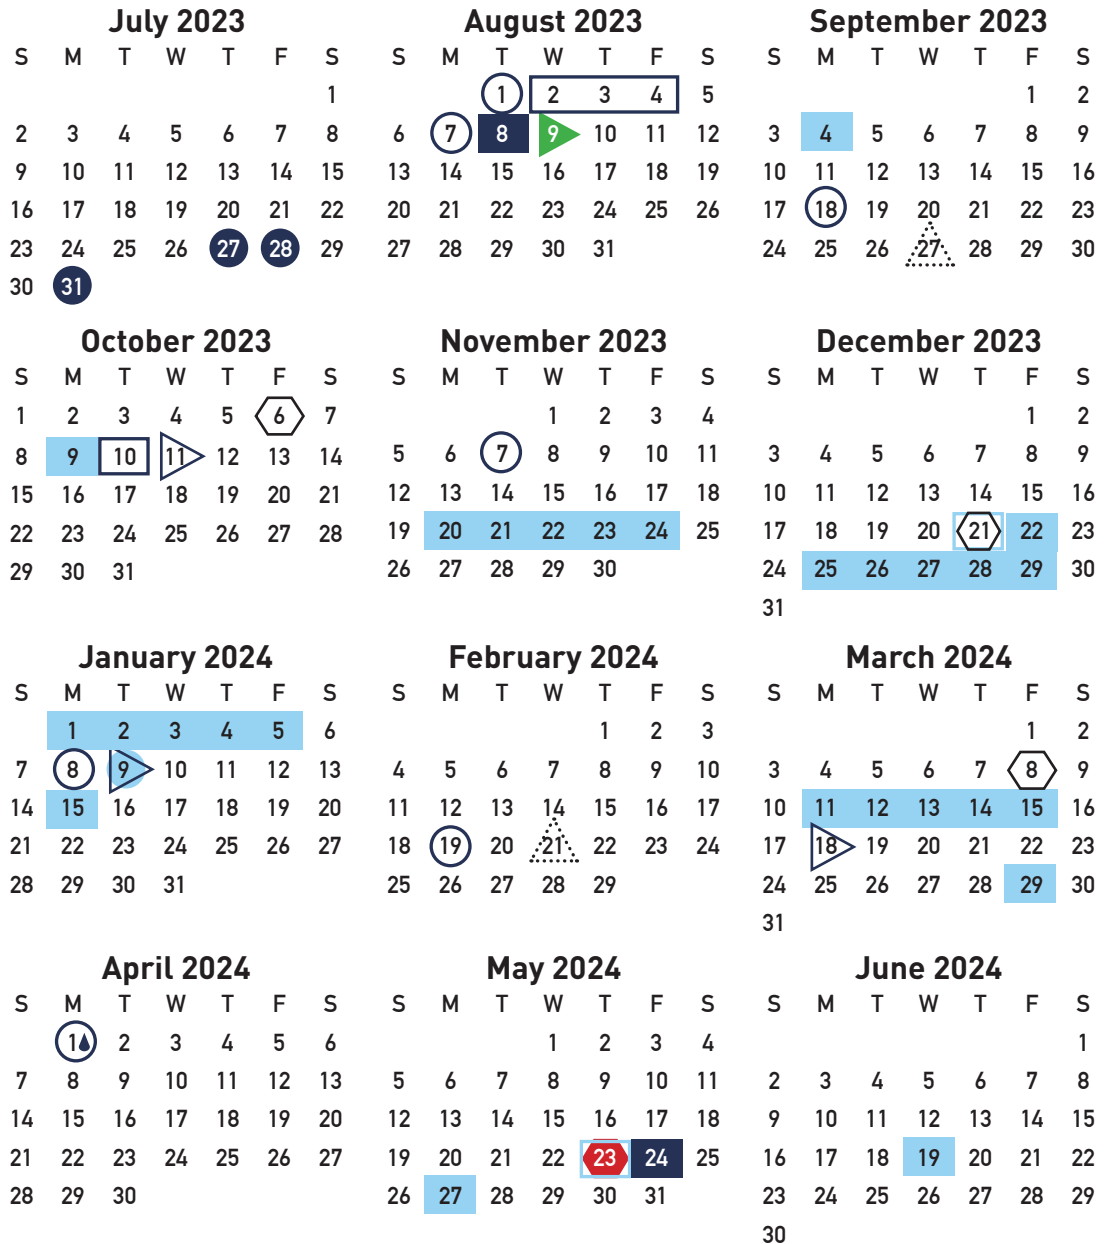

Calendar Key

-  First Day of School, 1st Qtr
-  First Day of 2nd Semester
-  Last Day of School
-  Start of Quarters
-  End of Quarters
-  Student & Staff Holiday
-  Student Holiday, District PD
-  Student Holiday, Campus PD
-  Half-Day/Early Release
-  Parent/Teacher Conferences
-  New Teacher PD
-  Teacher Workday/Student Holiday
-  Inclement Weather Day

Important Dates

First Day for All Staff	Aug 1
First Day of School	Aug 9
Labor Day	Sep 4
Columbus Day	Oct 9
Veterans Day	Nov 11
Thanksgiving Break	Nov 20-24
Winter Break	Dec 22-Jan 5
MLK Day	Jan 15
Presidents' Day	Feb 19
Spring Break	Mar 11-15
Good Friday	Mar 29
Last Day of School	May 23
Memorial Day	May 27
Juneteenth	June 19

Total Instructional Days: 176

1st Quarter: AUG 9-OCT 6

2nd Quarter: OCT 11-DEC 1

3rd Quarter: JAN 9-MAR 8

4th Quarter: MAR 18-MAY 23