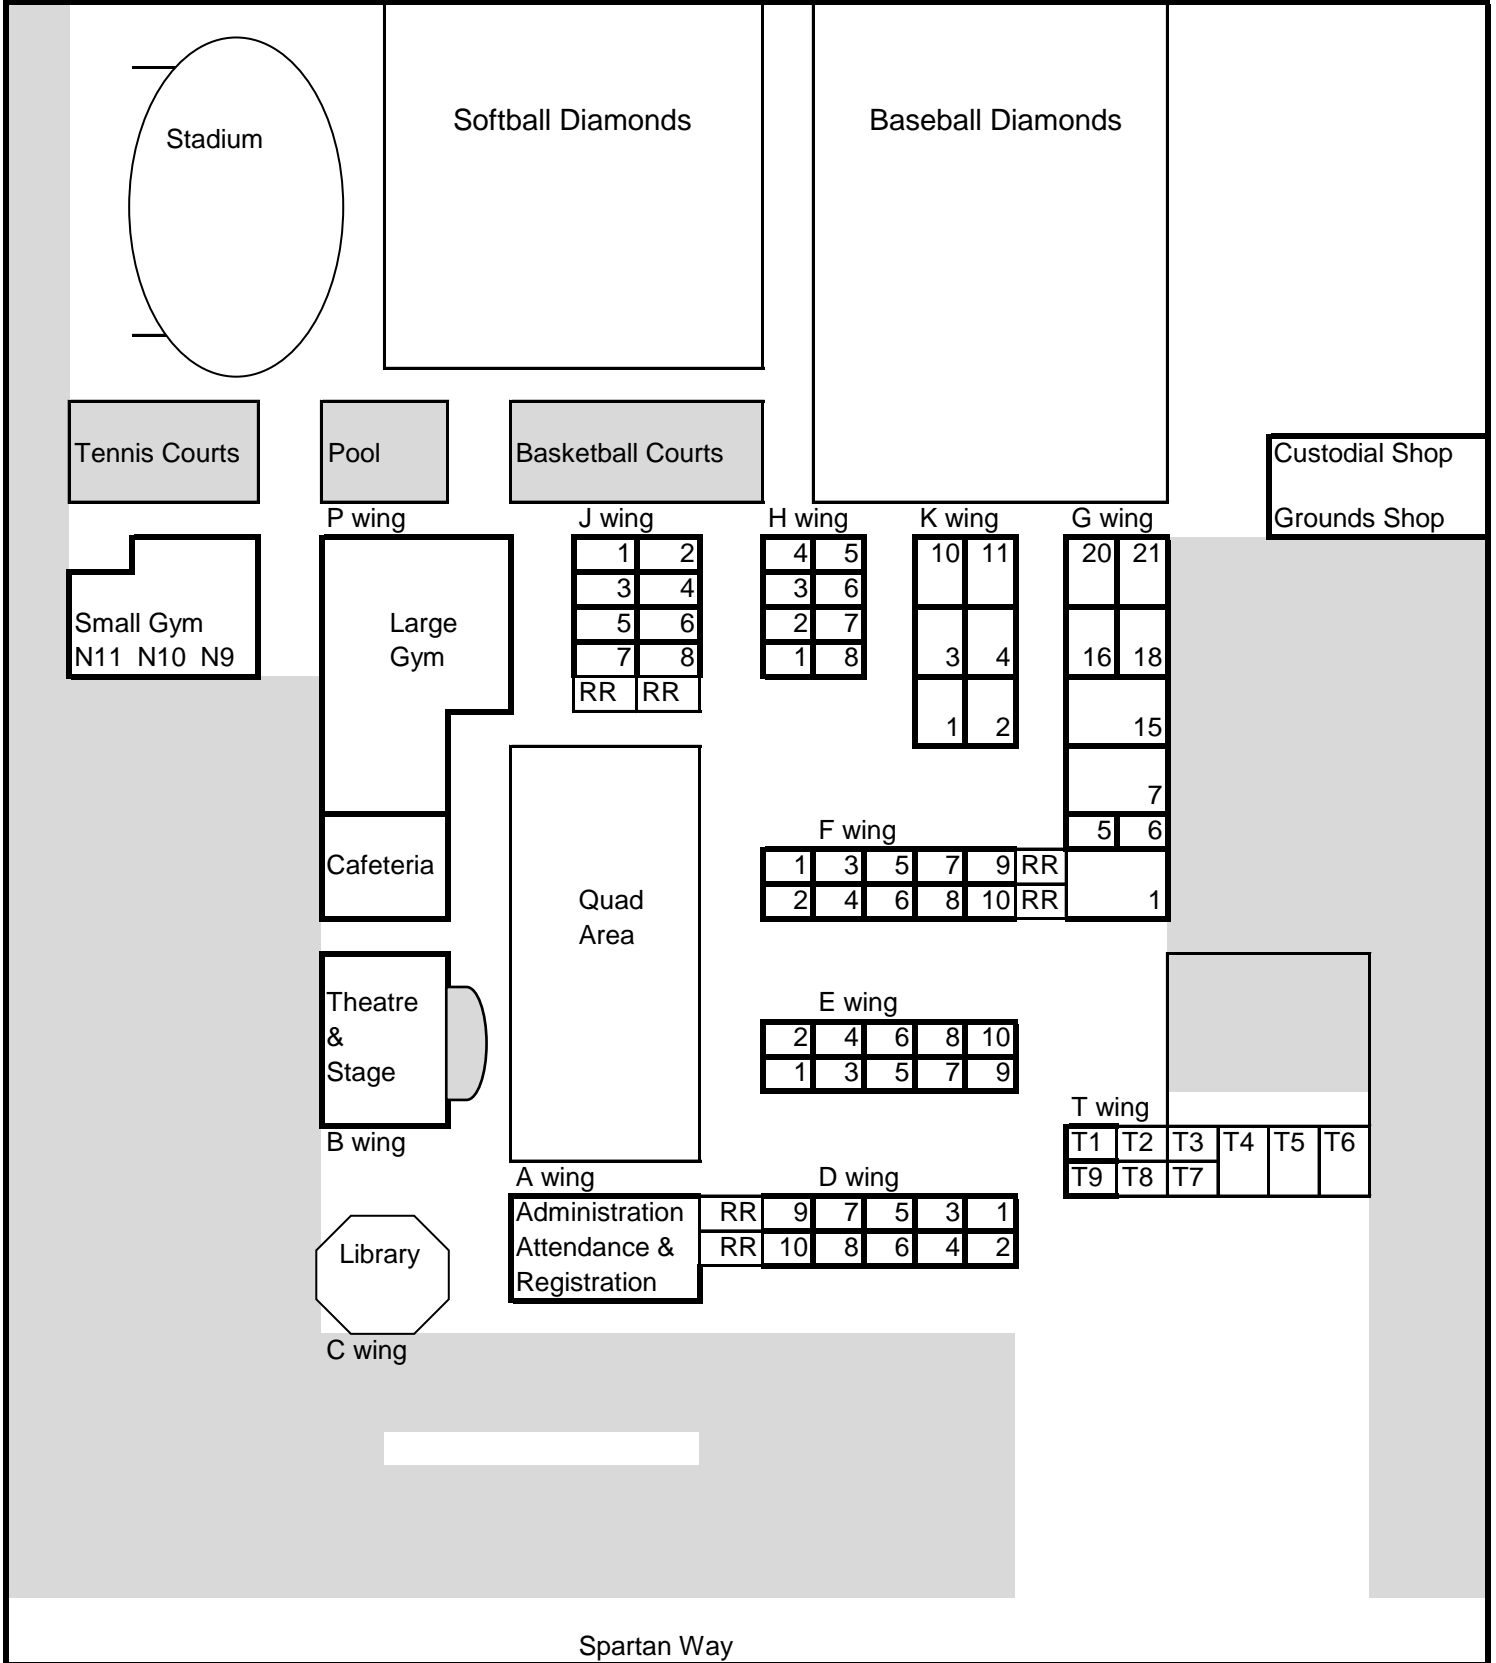

Lathrop High School
 647 Spartan Way
 Lathrop, CA 95330
 Ph. (209)938-6350 Fax (209)938-6389

Dos Reis Road

Spartan Way