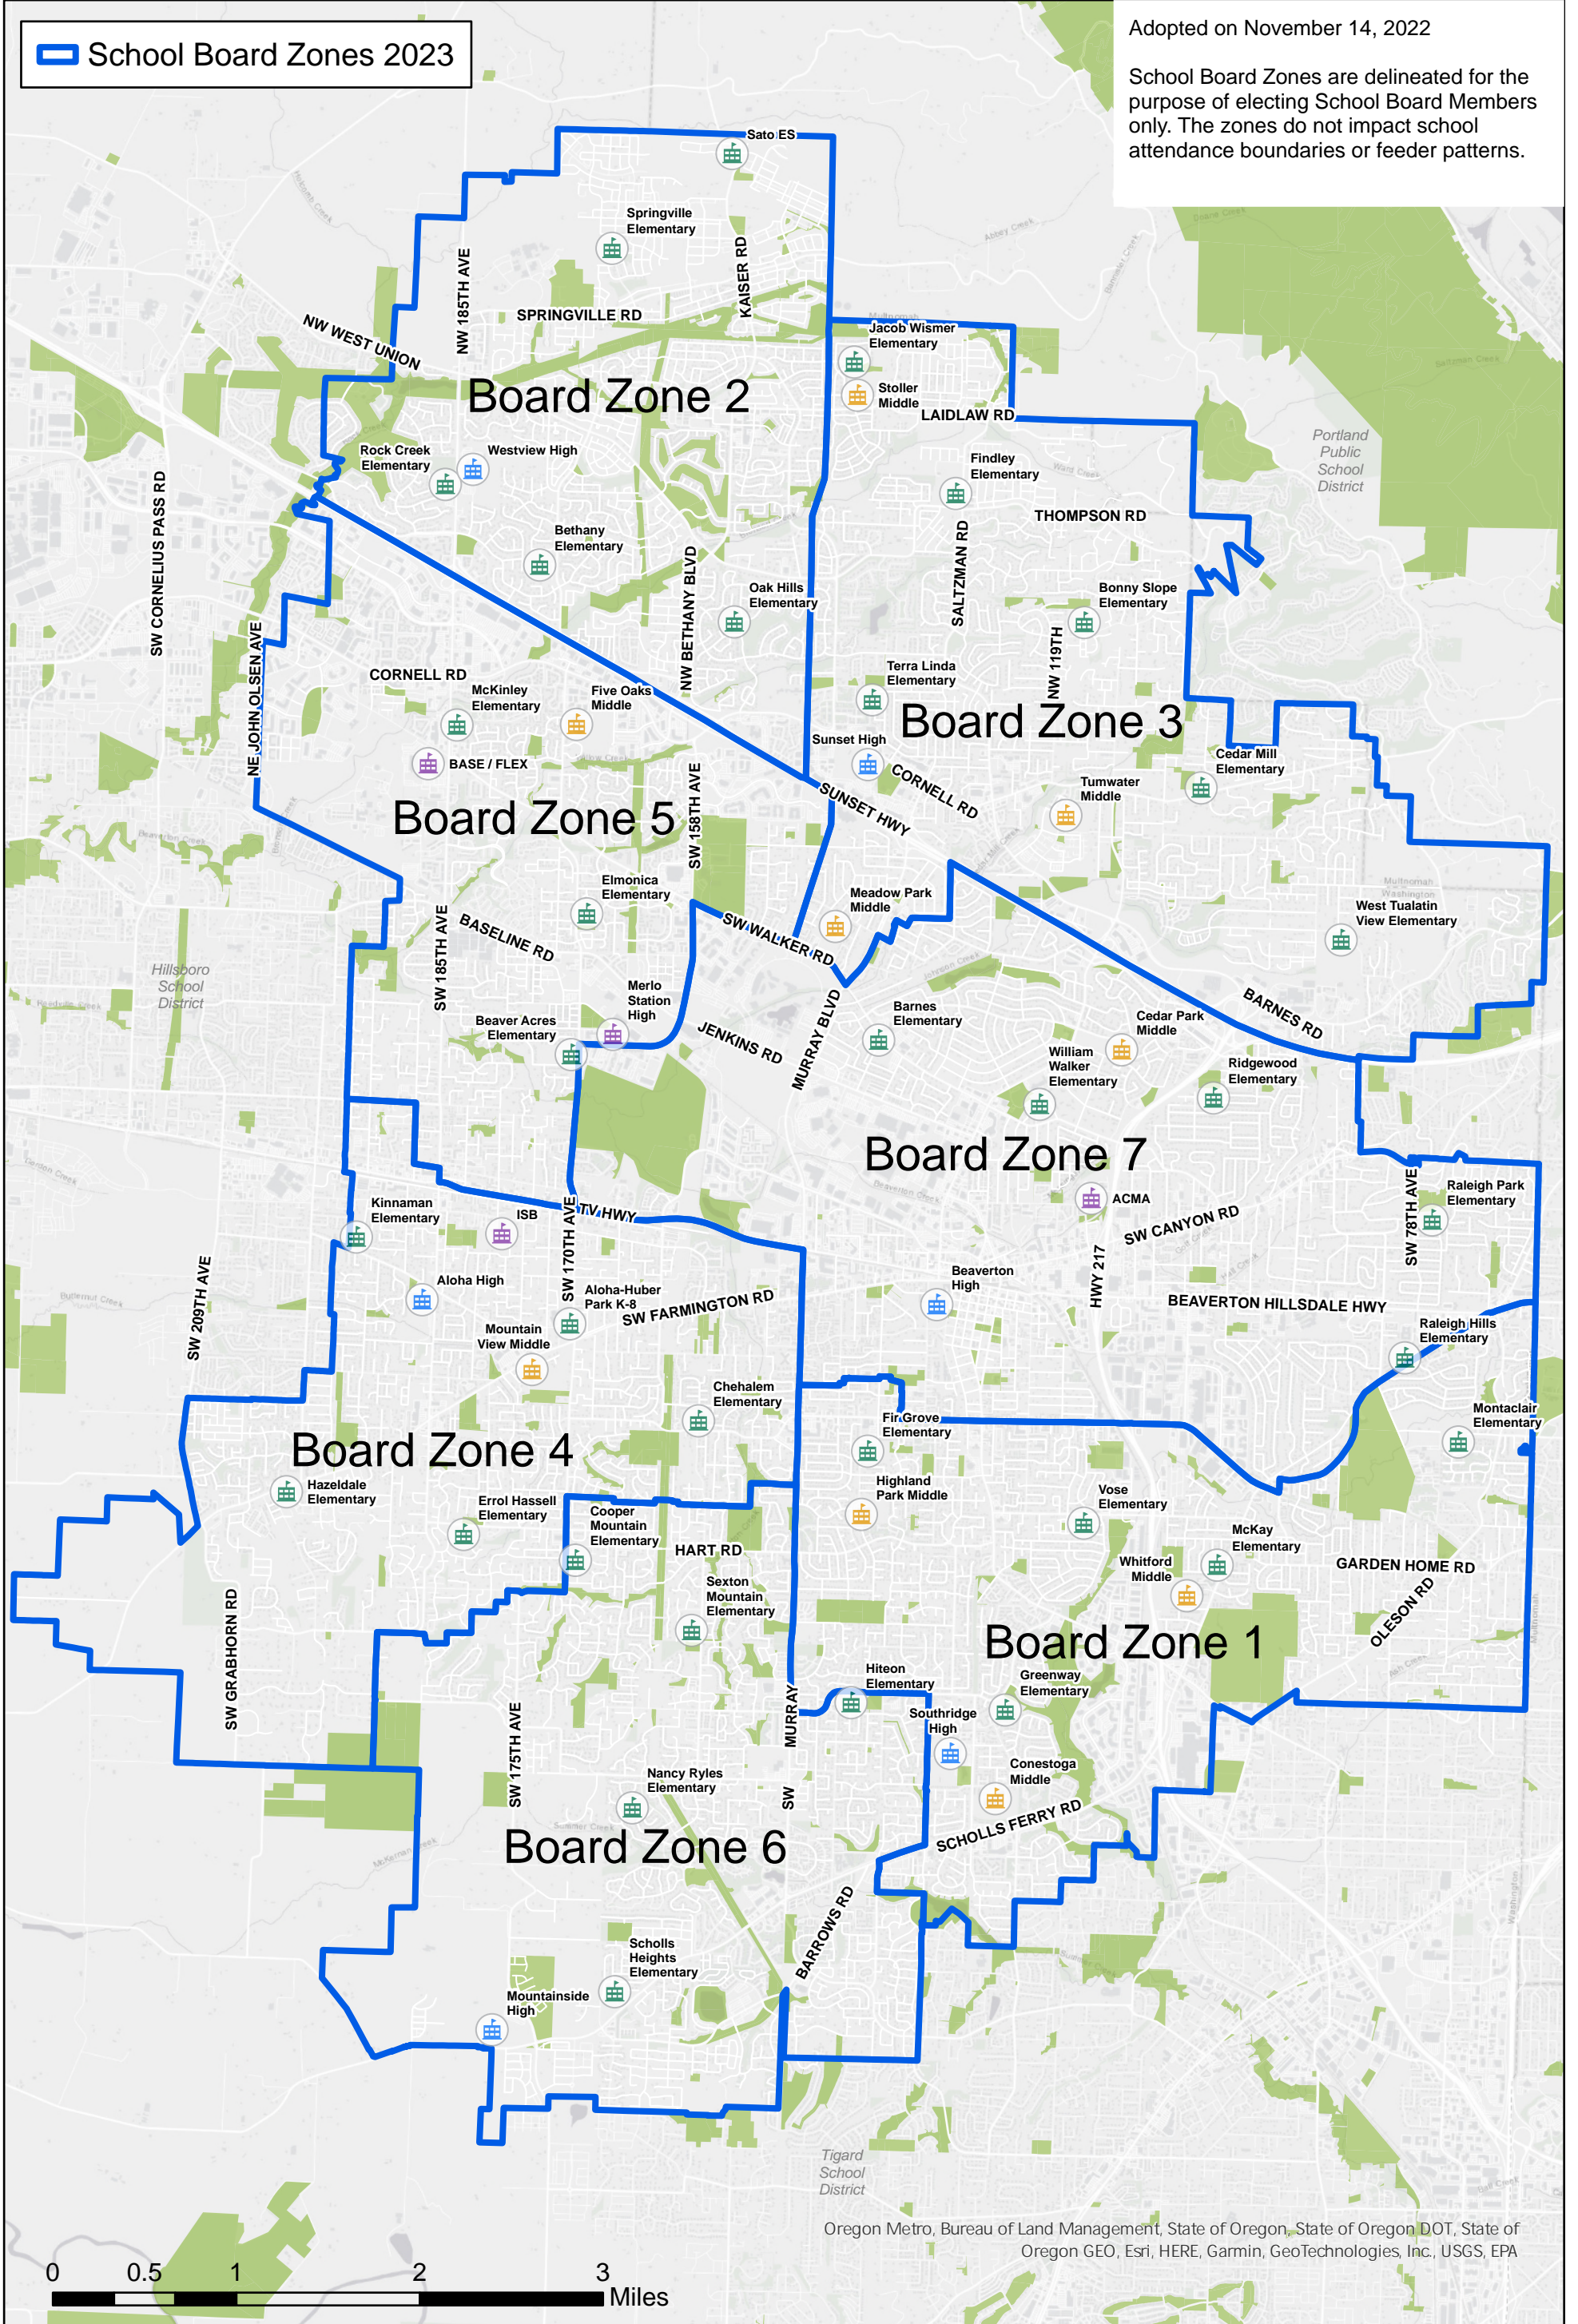

School Board Member District Zones

November 21, 2022

School Board Zones 2023

Adopted on November 14, 2022

School Board Zones are delineated for the purpose of electing School Board Members only. The zones do not impact school attendance boundaries or feeder patterns.

Oregon Metro, Bureau of Land Management, State of Oregon, State of Oregon DOT, State of Oregon GEO, Esri, HERE, Garmin, GeoTechnologies, Inc., USGS, EPA