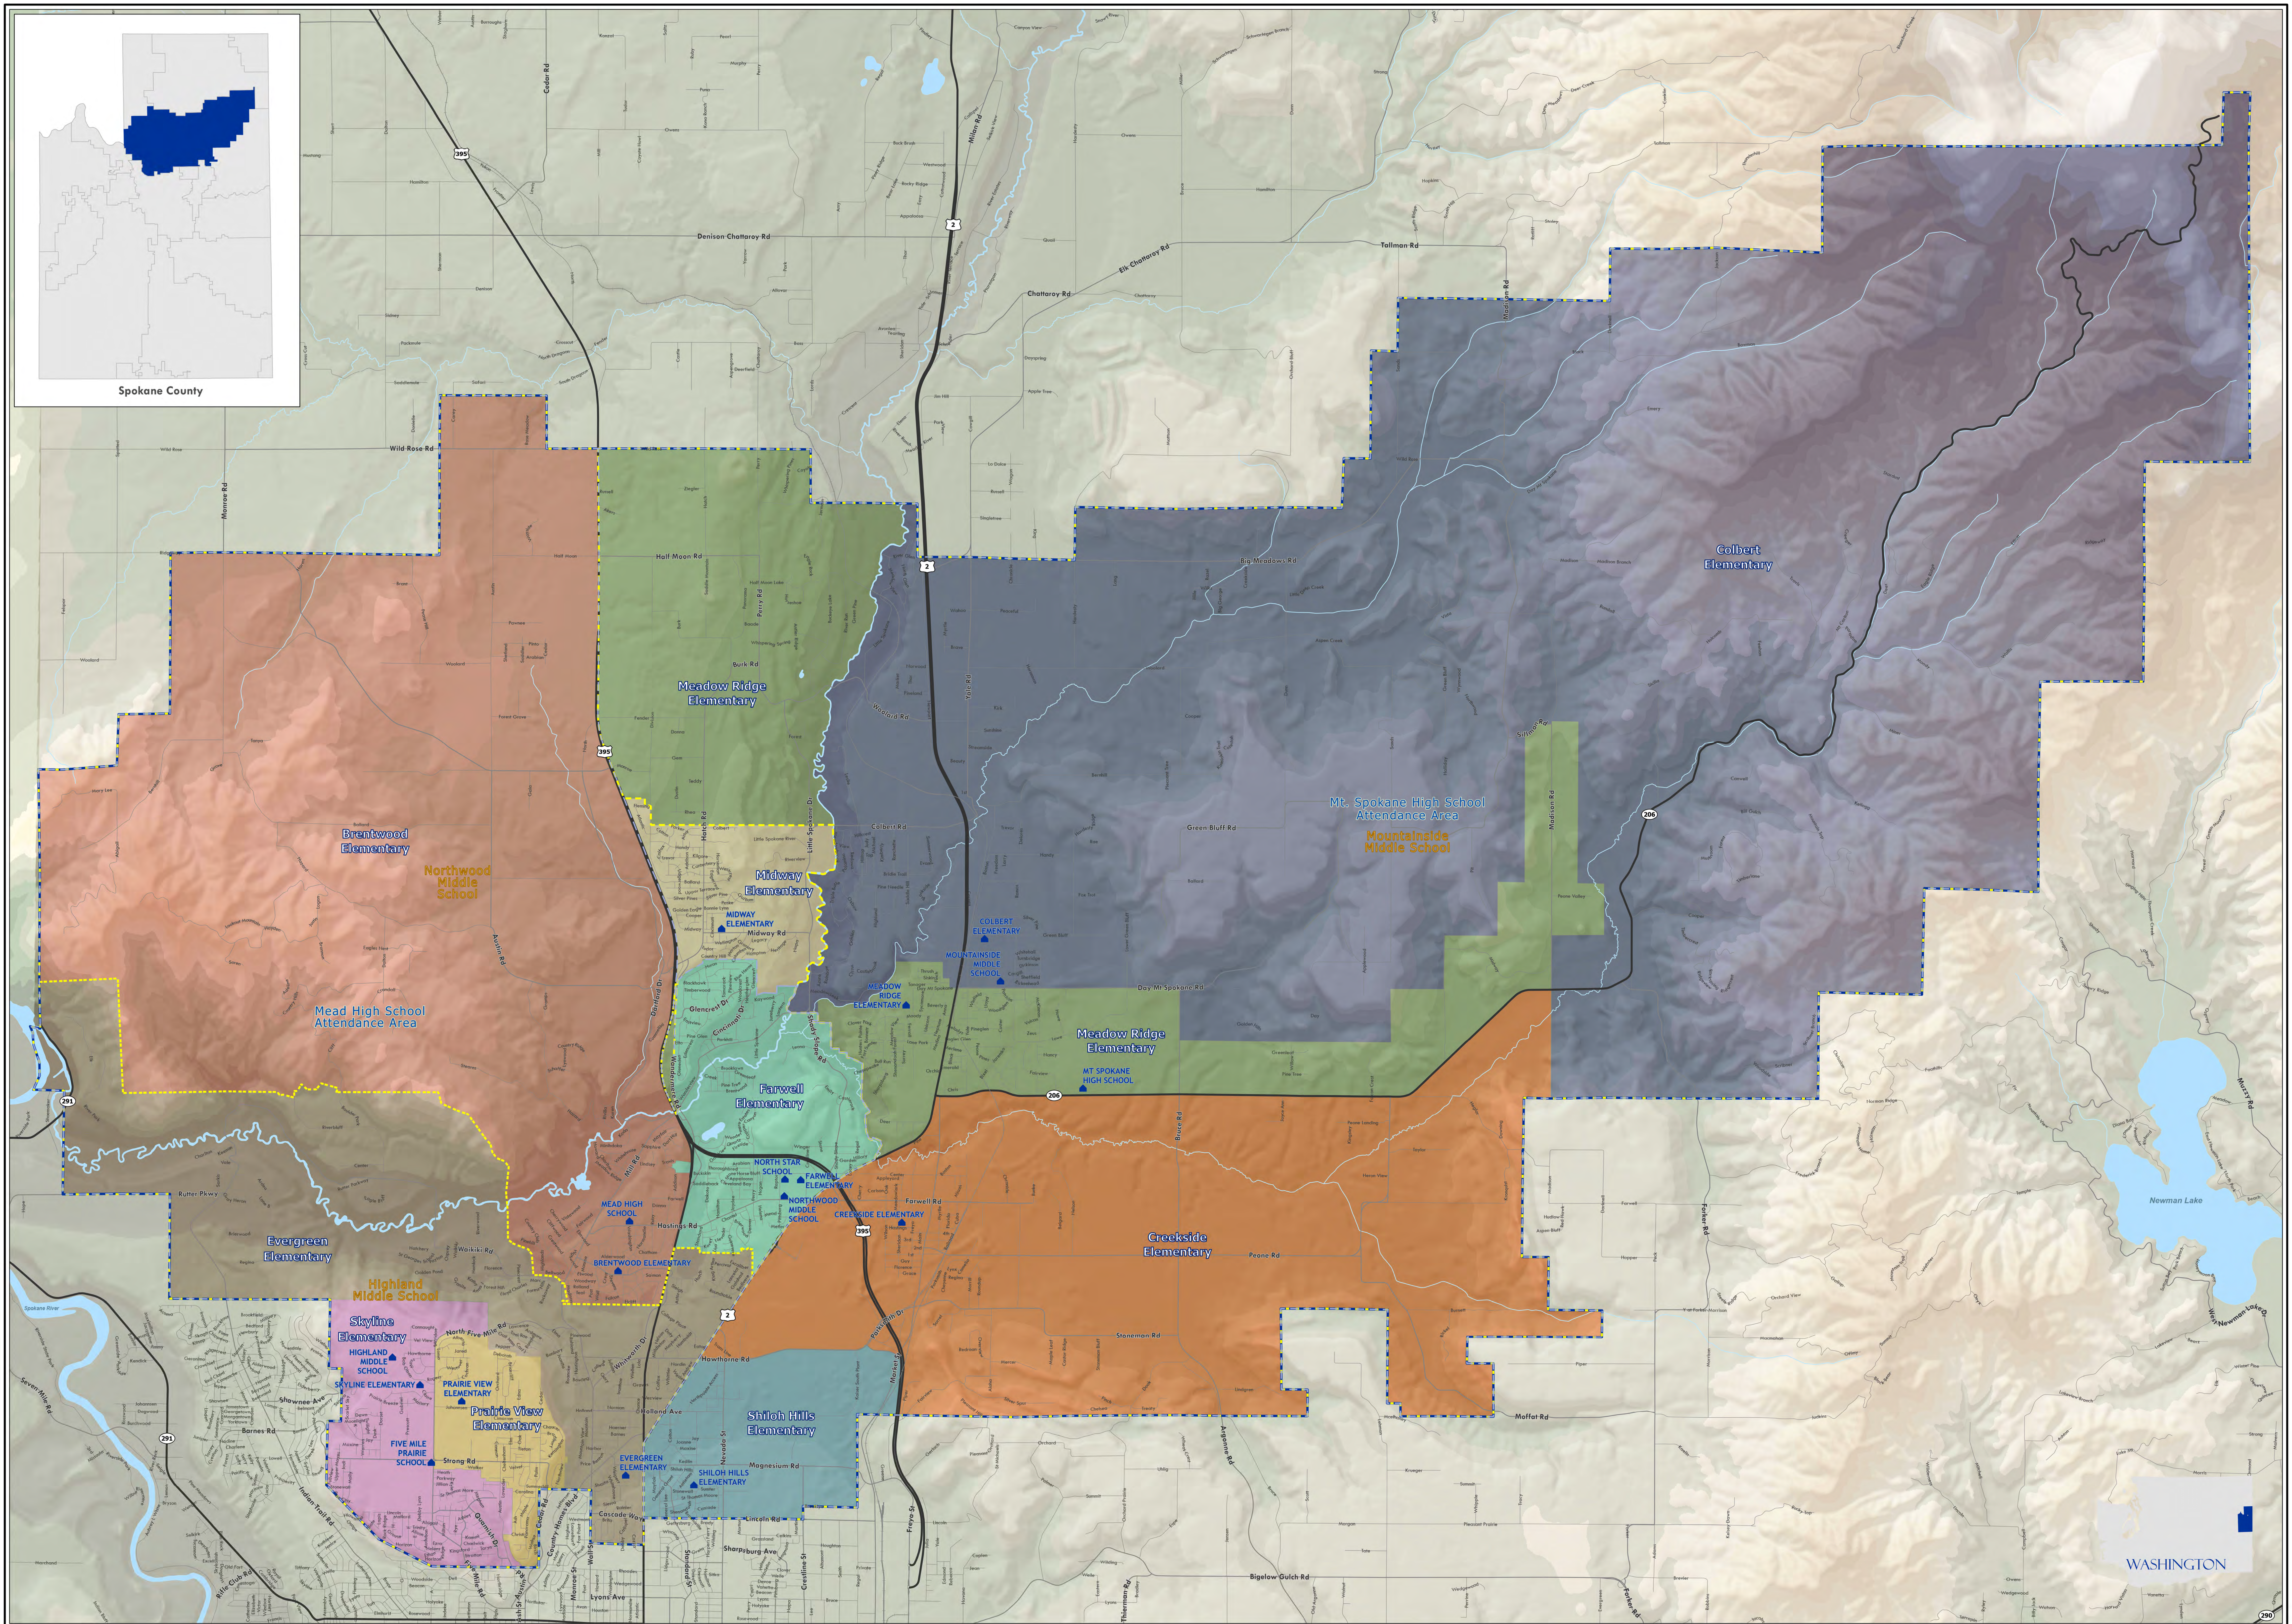

Spokane County

WASHINGTON

Spokane County

■ Brentwood	■ Midway	● Schools
■ Evergreen	■ Prairie View	 Mead School District
■ Farwell	■ Shiloh Hills	 Middle School Attendance Areas
■ Meadow Ridge	■ Skyline	 High School Attendance Areas

Mead #354 School District Map -- Attendance Boundary Detail

Map Produced: July 2021

0 0.5 1 2 3 Miles

The information displayed on this map is compiled from various sources and is not subject to contract revision. While every effort is made to ensure the accuracy of this information there is no warranty that accompanies this map. For more information contact Mead School District at (509) 465-6500.