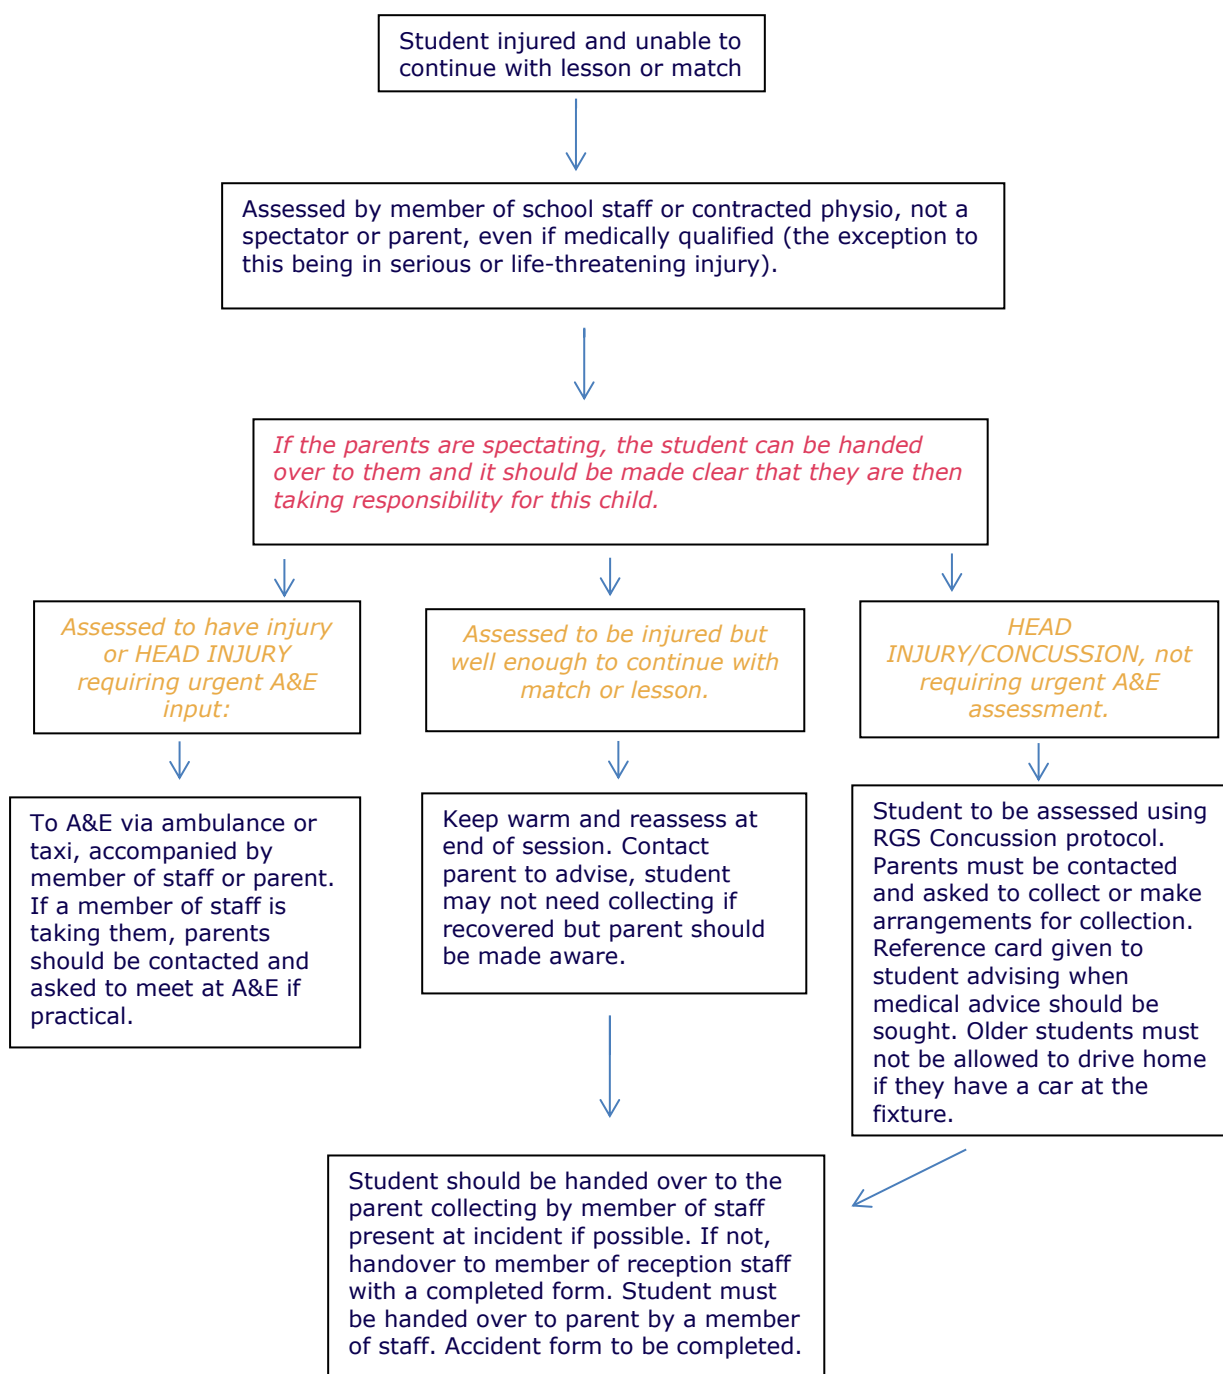

**TREATMENT OF
STUDENTS
SUSTAINING
SPORT INJURIES**

RGS

TREATMENT OF STUDENTS SUSTAINING SPORTS INJURIES

Newcastle upon Tyne Royal Grammar School

If a student is injured during a school lesson or school fixture and is unable to continue, the following procedure should be followed: