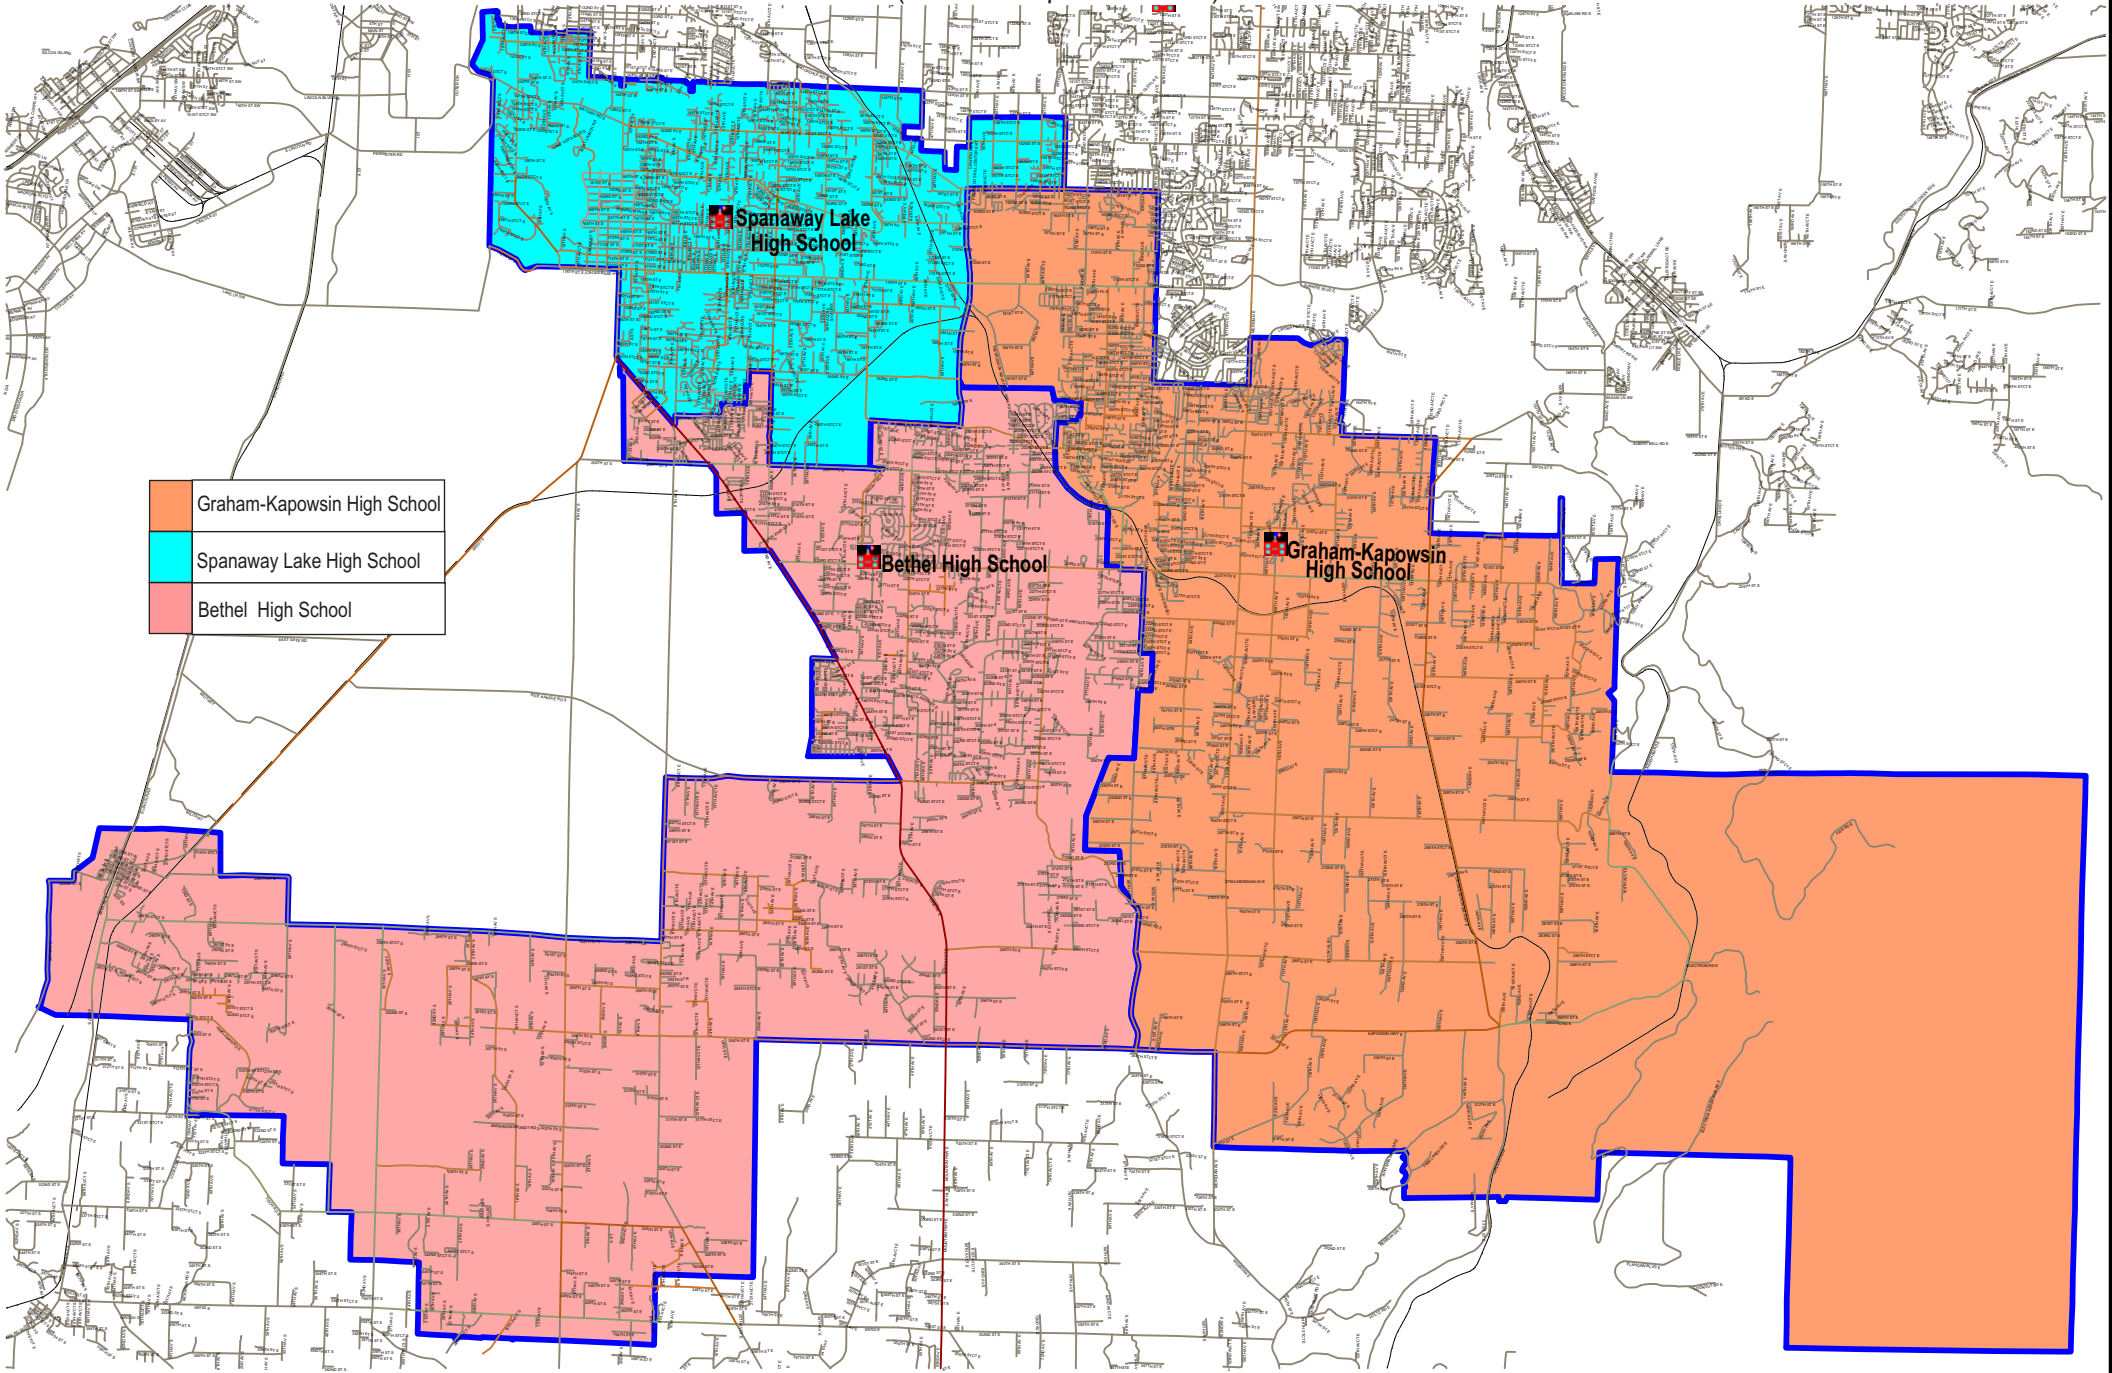

# High School Boundaries

(Effective September 2013)

	Graham-Kapowsin High School
	Spanaway Lake High School
	Bethel High School