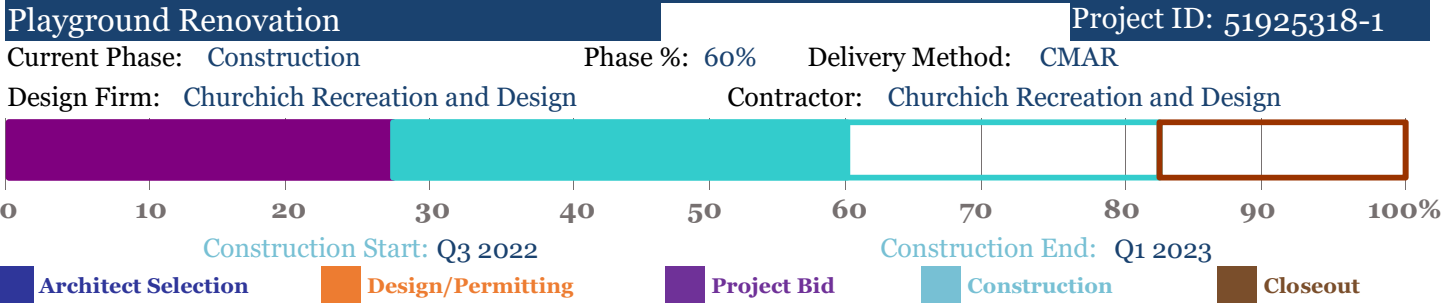

Michael C. Riley Early Childhood Center 200 Burnt Church Rd, Bluffton 29910

Cluster: Bluffton

Principal: Melissa Holland

Scope: 2019 Bond Referendum
Playground equip under $5,000
Playgrounds

Project Details: Scope of work includes upgrades to the Playground areas at the Early Childhood Education Center.

Monthly Progress: Playground renovation design is complete. Equipment has been installed. Pending turf installation.