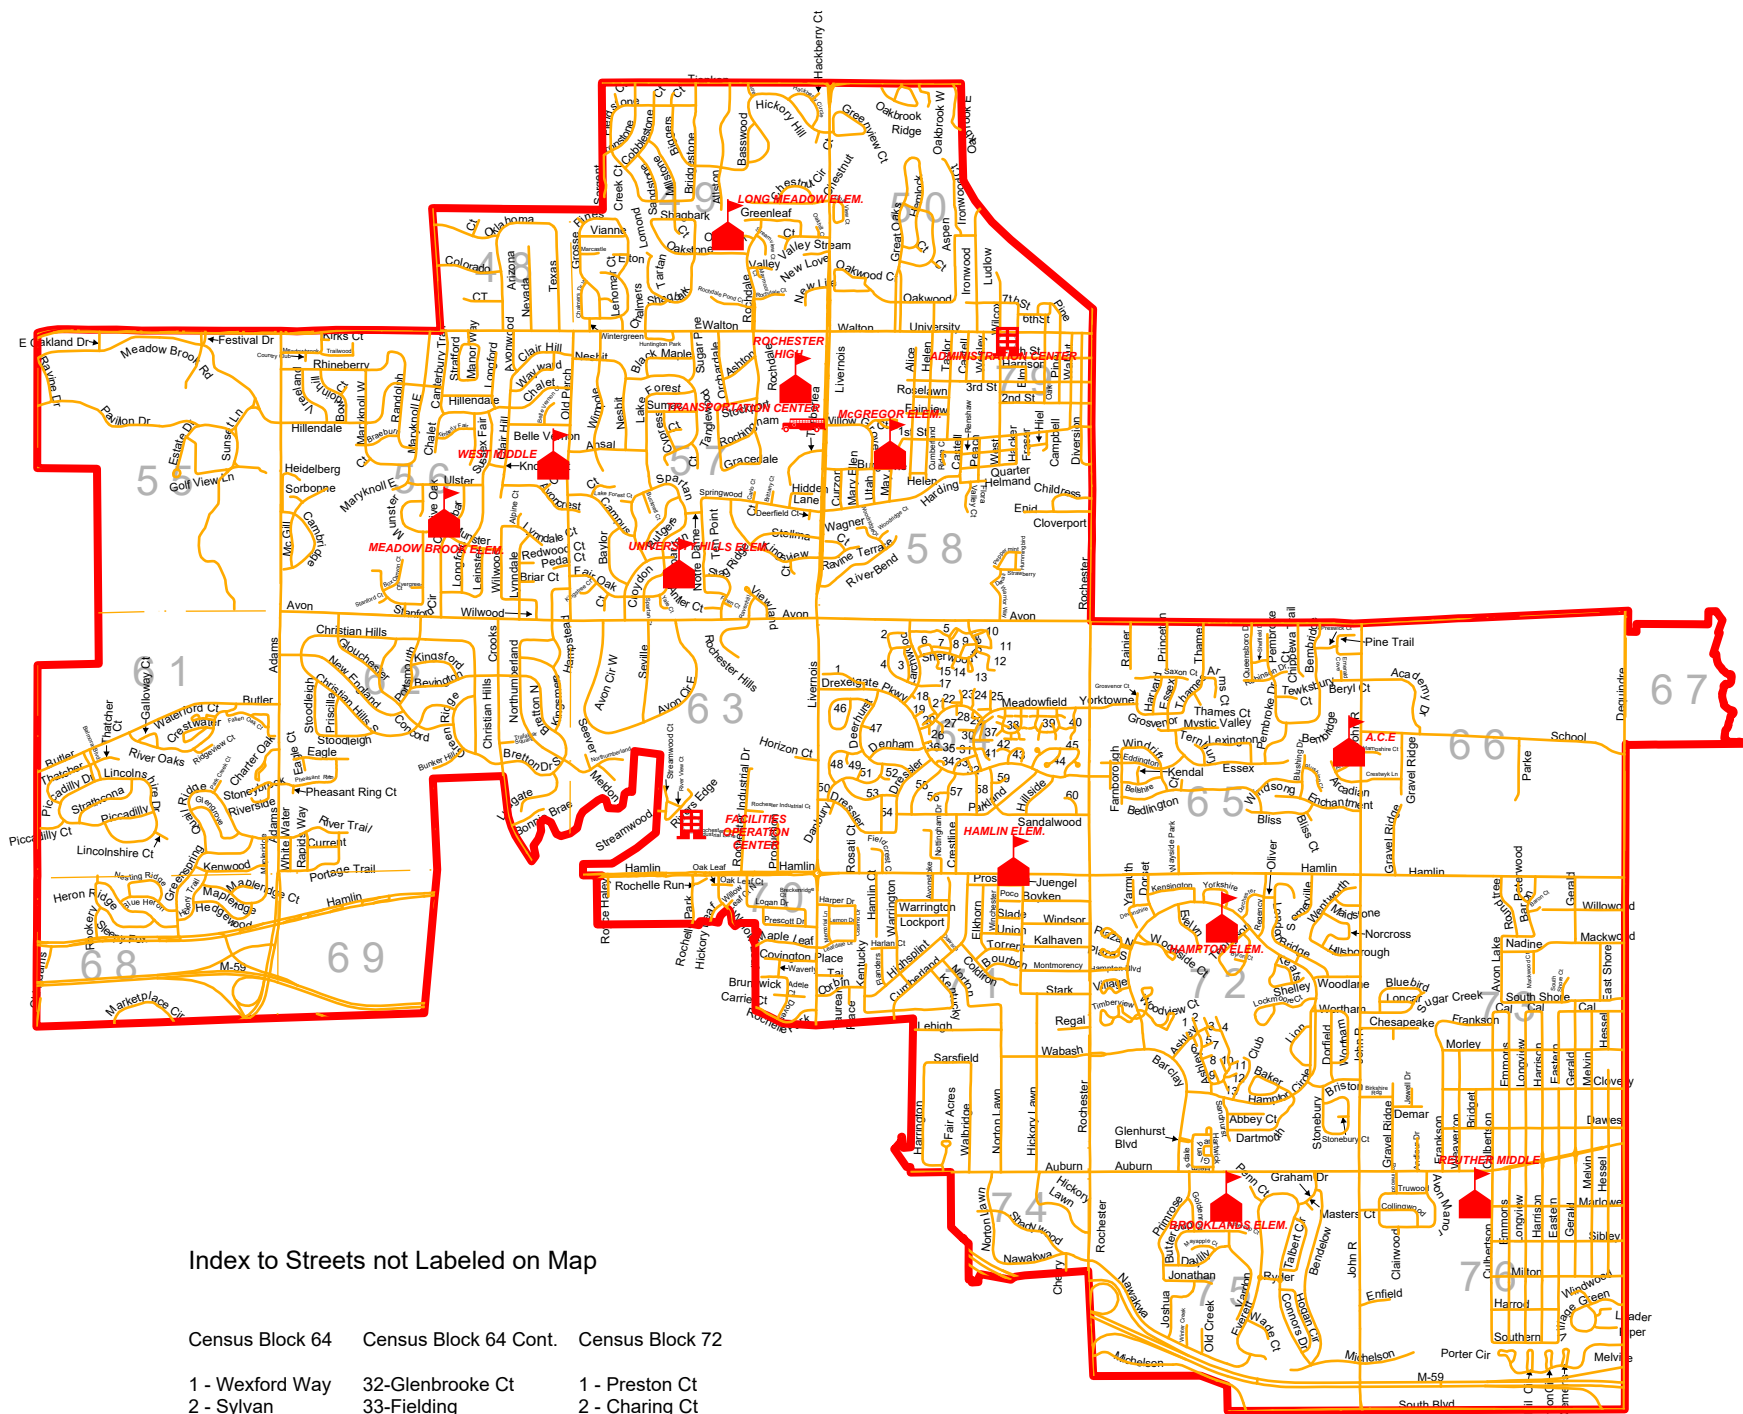

Rochester High School Boundary Rochester Community School District Updated February 2023

Index to Streets not Labeled on Map

Census Block 64	Census Block 64 Cont.	Census Block 72
1 - Wexford Way	32-Glenbrooke Ct	1 - Preston Ct
2 - Sylvan	33-Fielding	2 - Charing Ct
3 - Brians Way	34-Moreland Ct	3 - Camden Ct
4 - Oakridge	35-Marseille Ct	4 - Glasgow Ct
5 - Northview	36-Memory	5 - Highgate Mews
6 - Southridge	37-Meadowside Ct	6 - Eton Ct
7 - Arbor	38-Meadowbridge	7 - Hamilton Ct
8 - Ridge Way	39-Meadowlane Cir	8 - Eastbridge Ct
9 - Sherwood Ct	40-Meadow Wood	9 - Oxford Ct
10-Glen Cir	41-Farmridge	10-Plymouth Ct
11-Sherwood	42-Huntington Ct	11-Cheshire Ct
12-Highpoint	43-Stonecrest	12-Harrow Ct
13- Southwood Ct	44-Glen Meadow Ct	13-Victoria Ct
14- Langdon Ct	45- Colony Dr	
15- Lafayette Ct	46-Dahlia	
17-Longfellow Ct	47-Deerhurst Ct	
18-Lyric Ct	48-Dickson	
19-Leupp Ct	49-Dumont Pl	
20-Lear Ct	50-Downhill	
21-Liberty Bell Ct	51-Darwin Pl	
22-Larson Ct	52-Dartford Pl	
23-Little Hill Ct	53-Dennett	
24-Lynhaven Ct	54-Morningside	
25-Lawnview Ct	55-Dancer	
26-Miniature Ct	56-Crestline Ct	
27-Marquette Ct	57-Crestline	
28-Medford Ct	58-Treesline	
29-Mercer Ct	59-Parkland Ct	
30-Mapleview Ct	60-Sandalwood Ct	
31-Magnolia Ct		