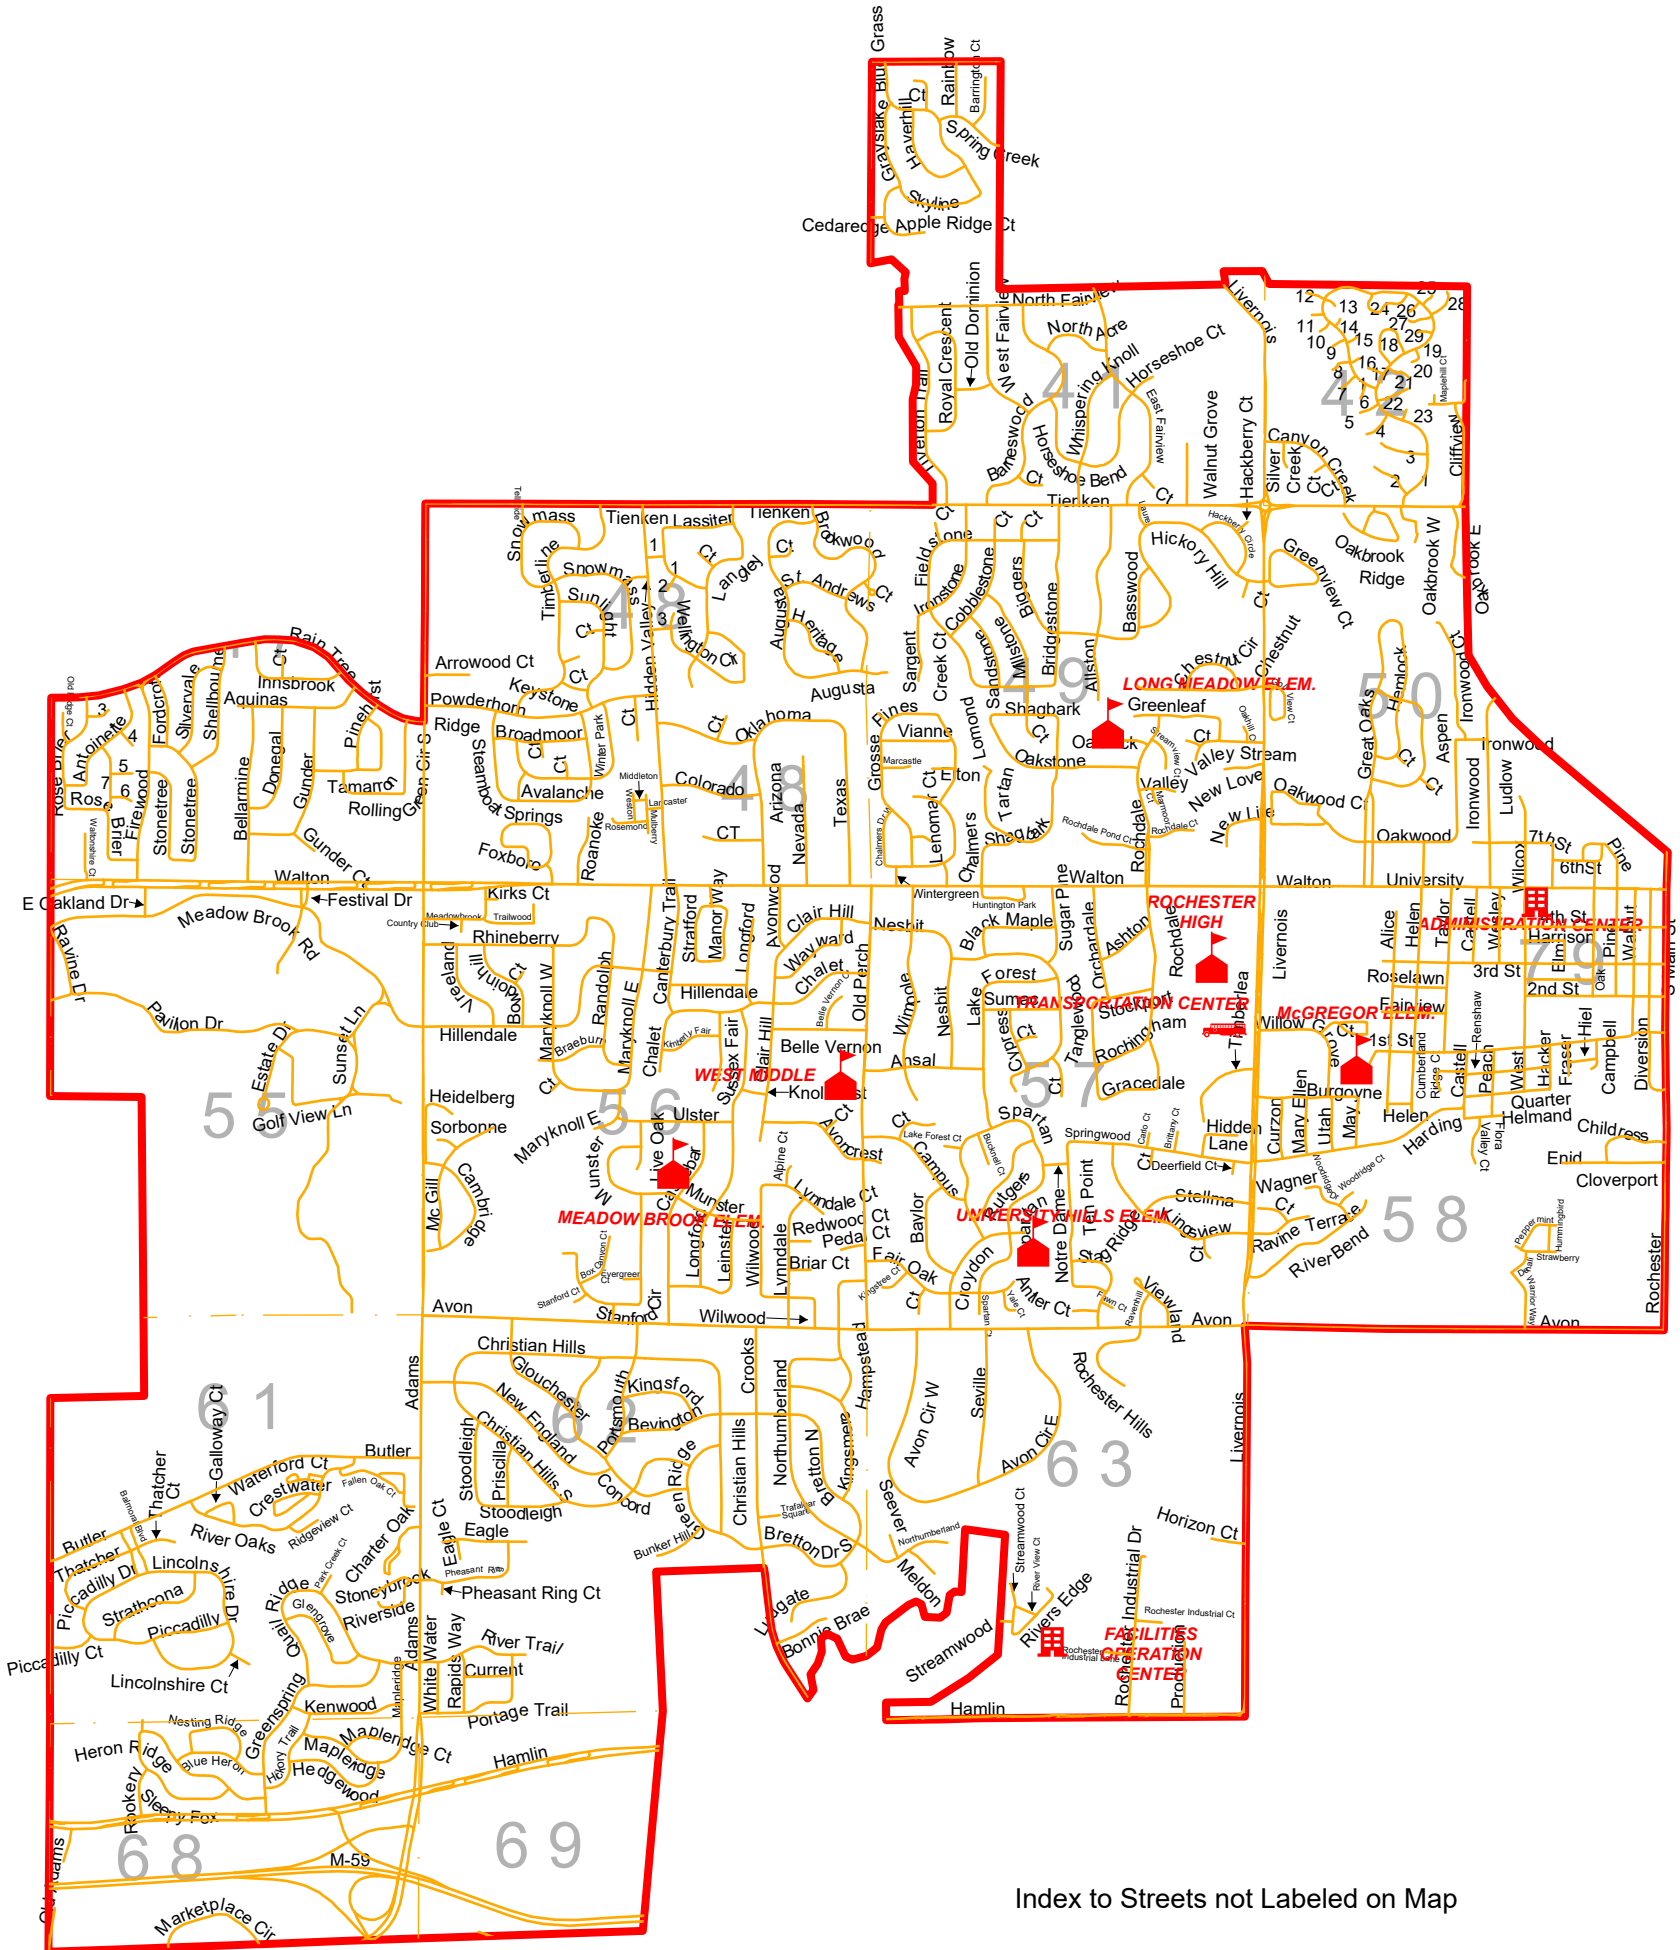

West Middle School Boundary
 Rochester Community School District
 Updated February 2023

Index to Streets not Labeled on Map

- | | |
|-------------------|---------------------|
| Census Block 42 | Census Block 47 |
| 1 - Kings Cove | 1 - Cherrywood Ct |
| 2 - Paint Creek | 2 - Middlebury |
| 3 - Brookside | 3 - Williamsburg Ct |
| 4 - Pine Ridge Ct | 4 - Old Tree Ct |
| 5 - Candlestick | 5 - Heatherwood Ct |
| 6 - Lamplighter | 6 - Worthington Ct |
| 7 - Wagon Wheel | 7 - Pepper Tree |
| 8 - Autumn | |
| 9 - Paddle Wheel | |
| 10-Lantern | |
| 11-Carriage | Census Block 48 |
| 12-Surrey | 1 - Beacon Hill Dr |
| 13-Ravine | 2 - Beacon Hill Ct |
| 14-Gas Light | 3 - Nottingham Blvd |
| 15-Hidden Valley | |
| 16-Saddle | |
| 17-Knights Ridge | |
| 18-Crescent | |
| 19-Kings Cove | |
| 20-Brook | |
| 21-Windmill Ct | |
| 22-Kings Cove Ct | |
| 23-Cove | |
| 24-Mountain Cir | |
| 25-City View Ct | |
| 26-Royal Park Ct | |
| 27-Poplar Ct | |
| 28-Andover Ct | |
| 29-Merrill Ct | |