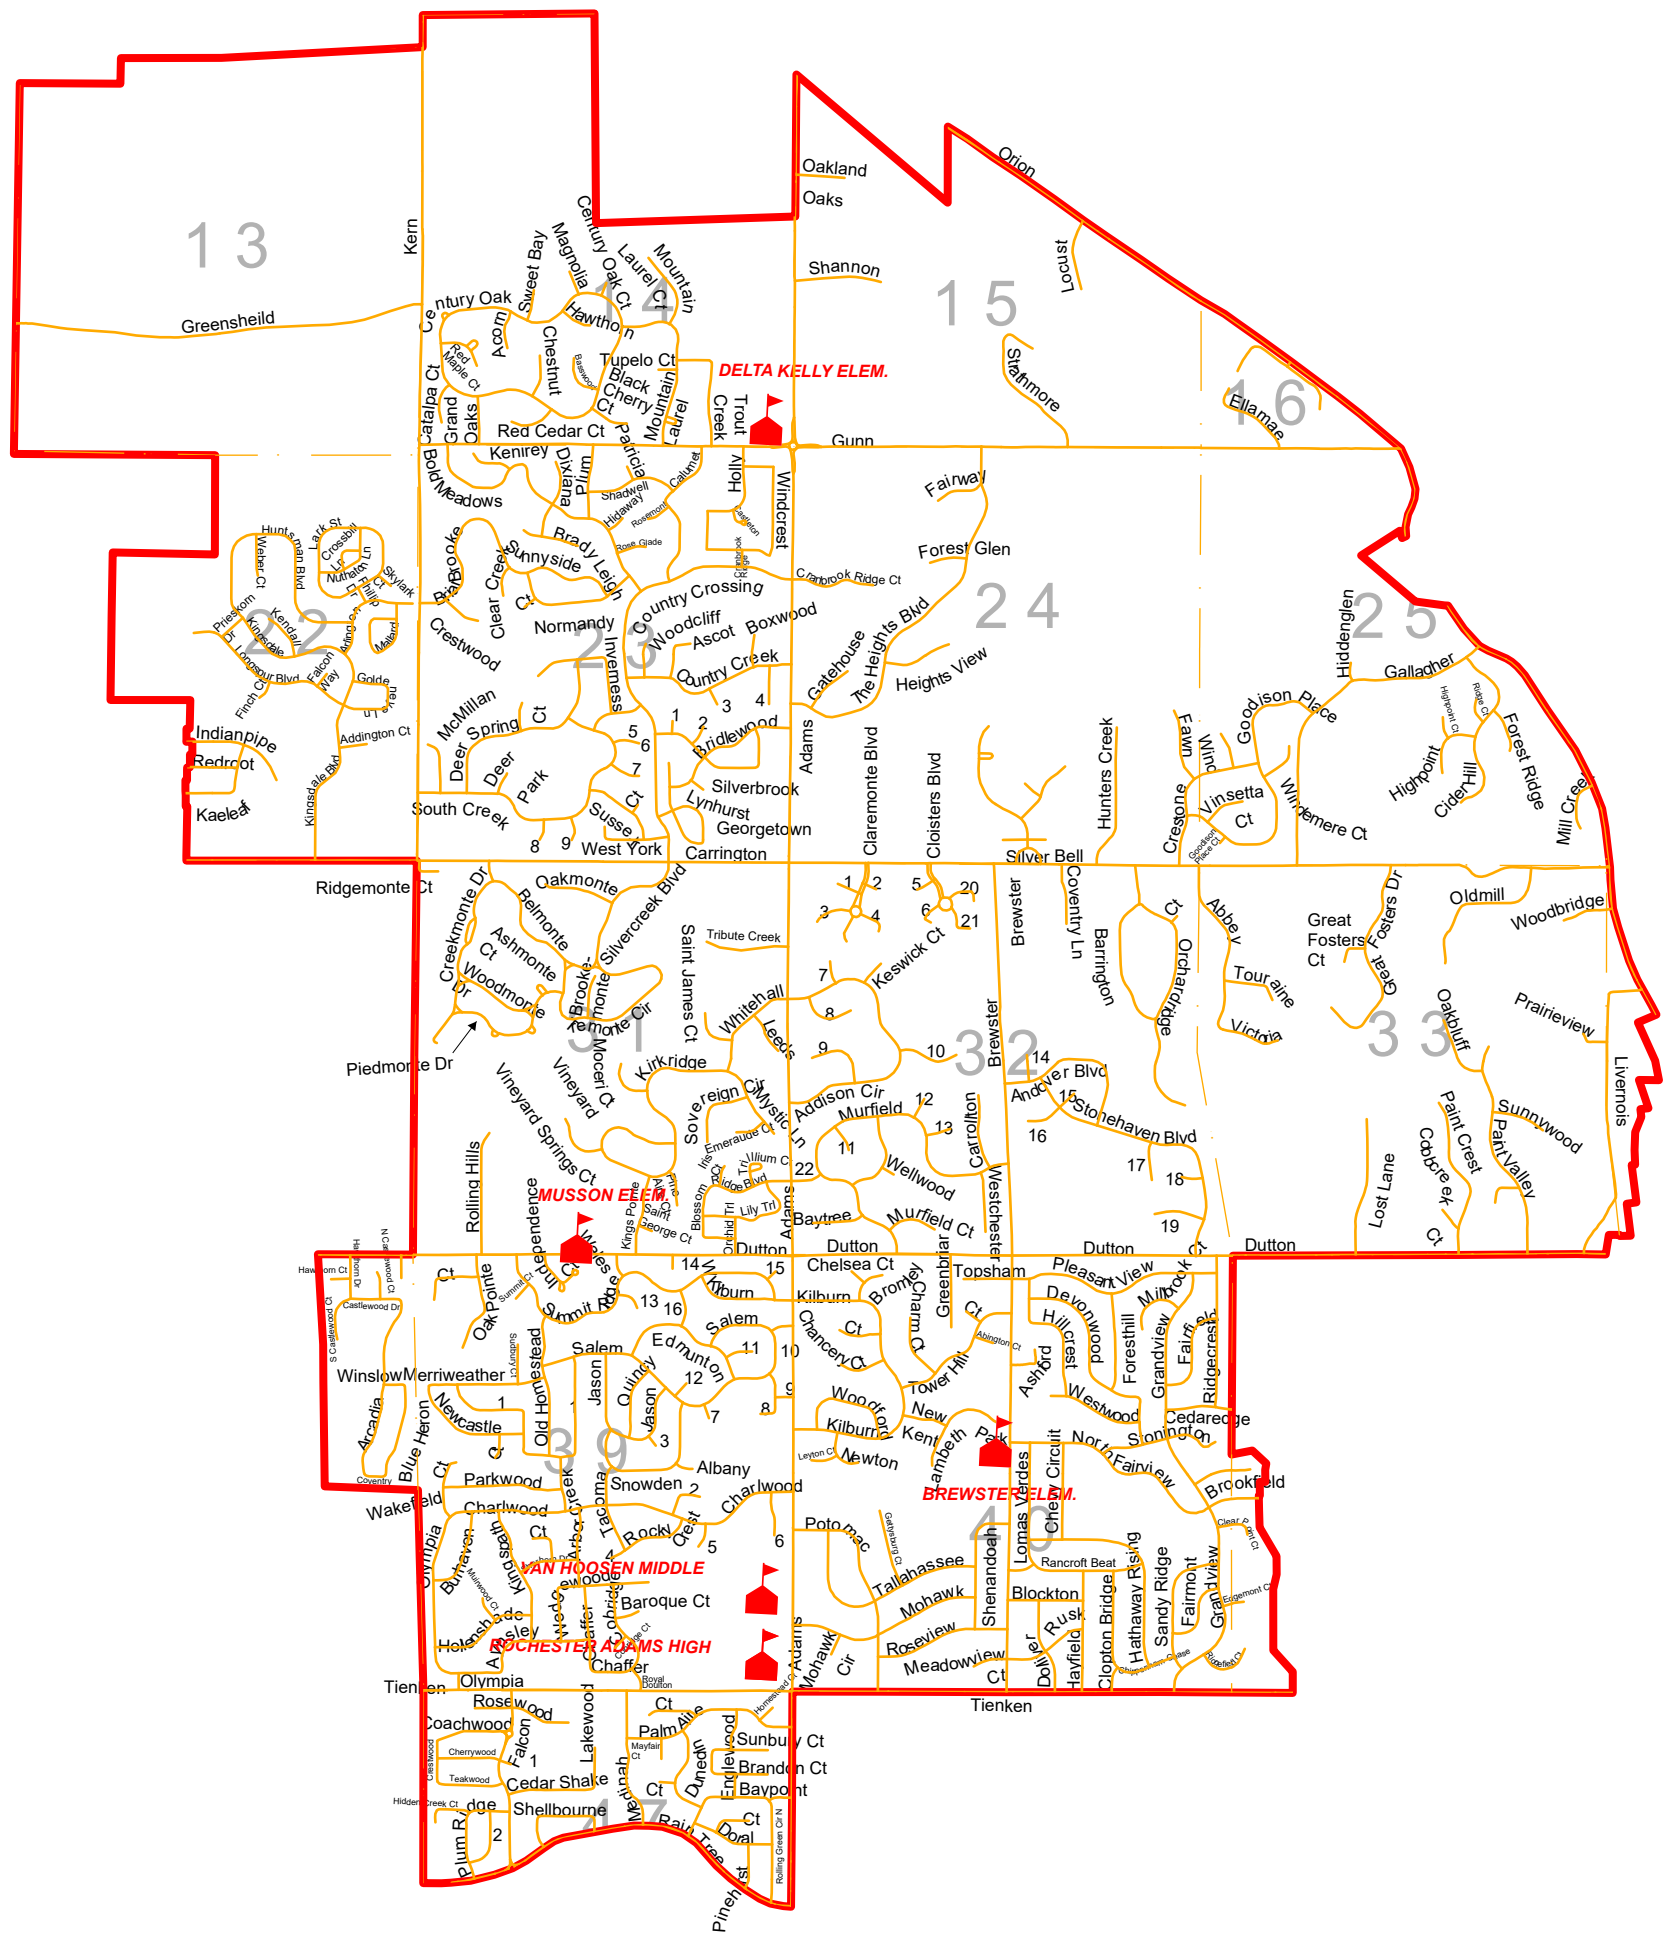

Van Hoosen Middle School Boundary
 Rochester Community School District
 Updated February 202

Index to Streets not Labeled on Map

Census Block 23	Census Block 32	Census Block 39
1 - Covington Ct	1 - Hastings Ct	1 - Edinborough
2 - Amberwood Ct	2 - Antrim Ct	2 - Monica Ct
3 - Dunbar	3 - Birnam Ct	3 - Annchester Ct
4 - Chatford	4 - Castlemartin Ct	4 - Rocky Crest Ct
5 - Wyndam Ln	5 - Monarch Ct	5 - Michele Ct
6 - Wyndam Ct	6 - Newport Ct	6 - Whitehouse Ct
7 - Bonnie Brook	7 - Carlisle Ct	7 - Salem Ct
8 - Manchester	8 - Ambleside Ct	8 - Burlington Ct
9 - Lexington	9 - Croftshire Ct	9 - Burlington
	10-Ashburton Ct	10-Saratoga
	11-Lochmoor Ct	11-Hartford Ct
Census Block 47	12-Ledgewood Ct	12-Snowden Ct
1 - Cherrywood Ct	13-Shore Brook Ct	13-Holiday Ct
2 - Middlebury	14-Armadale Ct	14-Heritage Hills Ct
	15-Skye Ct	15-Eastpointe Ct
	16-Selkirk Ct	16-McCormick
	17-Birkenhills Ct	
	18-Stirling Ct	
	19-Aberdeen Ct	
	20-Stoneykirk Ct	
	21-Summerlin Ct	
	22-Lancewood	