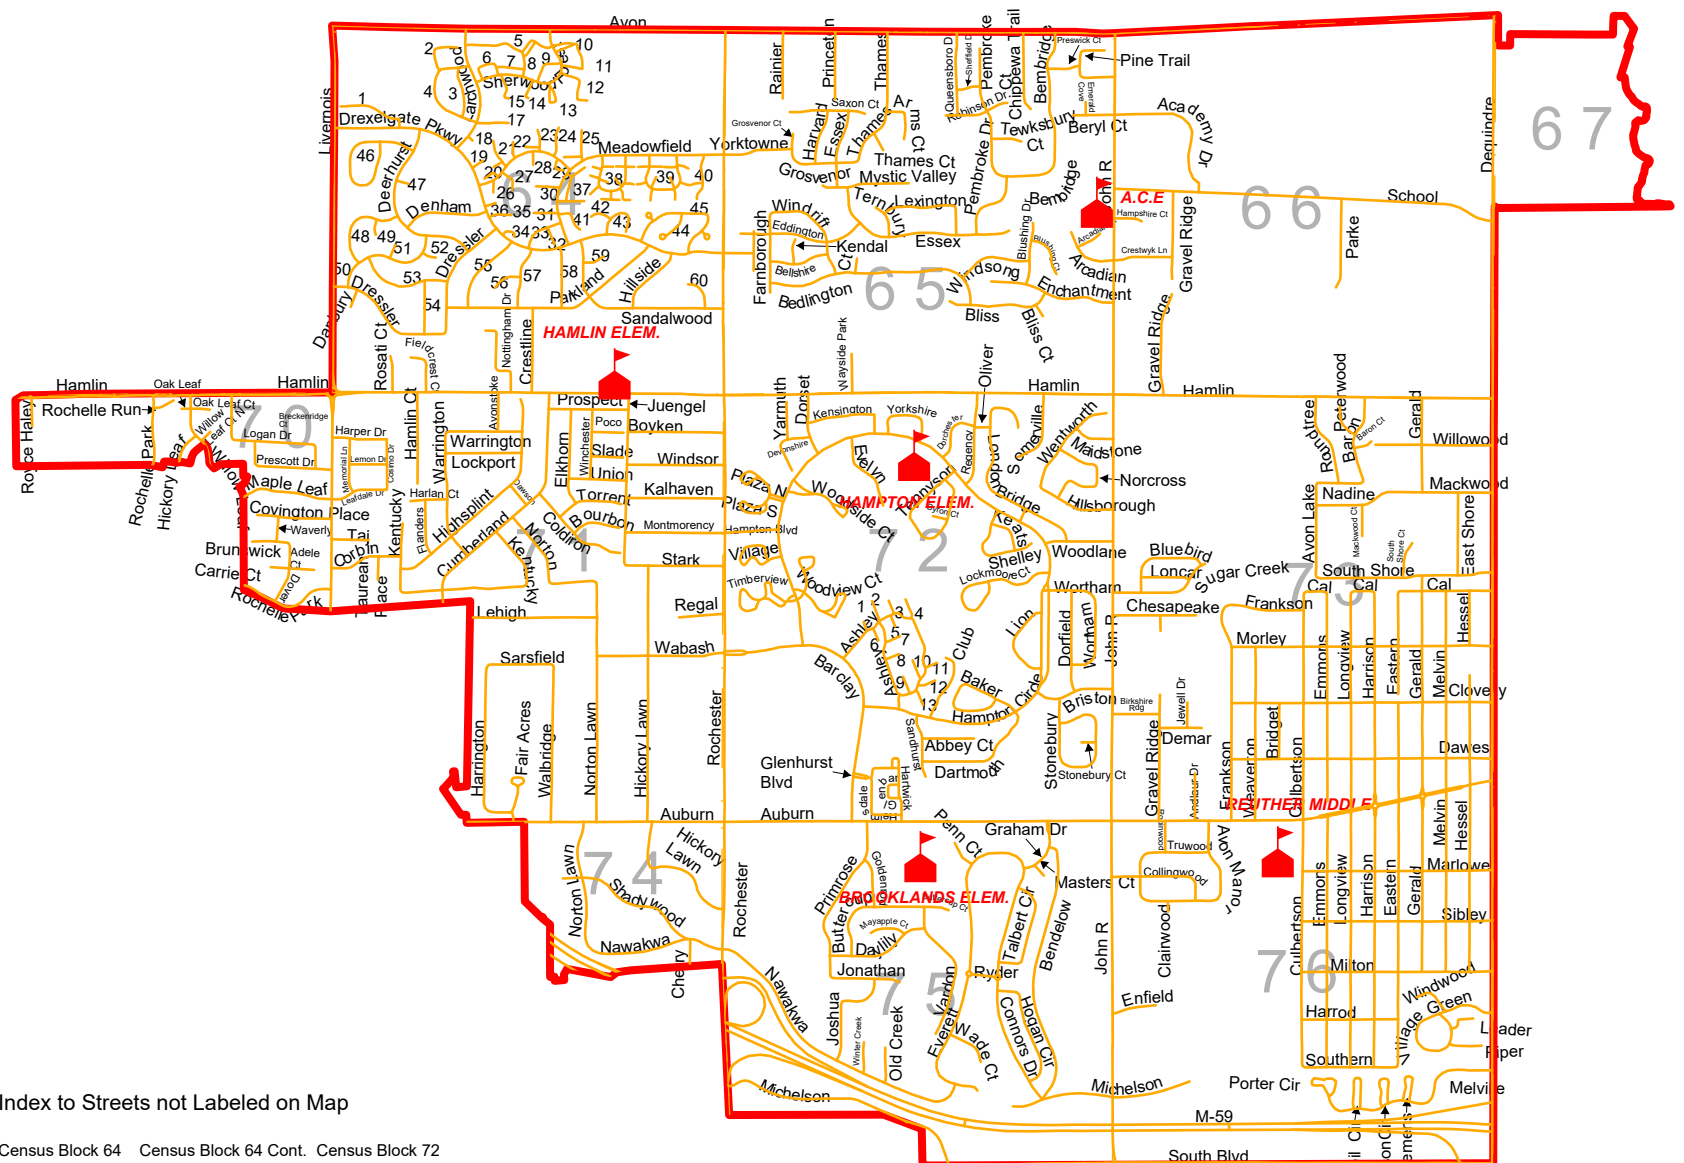

# Reuther Middle School Boundary Rochester Community School District Updated February 2023

### Index to Streets not Labeled on Map

Census Block 64	Census Block 64 Cont.	Census Block 72
1 - Wexford Way	32-Glenbrooke Ct	1 - Preston Ct
2 - Sylvan	33-Fielding	2 - Charing Ct
3 - Brians Way	34-Moreland Ct	3 - Camden Ct
4 - Oakridge	35-Marseille Ct	4 - Glasgow Ct
5 - Northview	36-Memory	5 - Highgate Mews
6 - Southridge	37-Meadowside Ct	6 - Eton Ct
7 - Arbor	38-Meadowbridge	7 - Hamilton Ct
8 - Ridge Way	39-Meadowlane Cir	8 - Eastbridge Ct
9 - Sherwood Ct	40-Meadow Wood	9 - Oxford Ct
10-Glen Cir	41-Farmridge	10-Plymouth Ct
11-Sherwood	42-Huntington Ct	11-Cheshire Ct
12-Highpoint	43-Stonecrest	12-Harrow Ct
13- Southwood Ct	44-Glen Meadow Ct	13-Victoria Ct
14- Langdon Ct	45- Colony Dr	
15- Lafayette Ct	46-Dahlia	
17-Longfellow Ct	47-Deerhurst Ct	
18-Lyric Ct	48-Dickson	
19-Leupp Ct	49-Dumont Pl	
20-Lear Ct	50-Downhill	
21-Liberty Bell Ct	51-Darwin Pl	
22-Larson Ct	52-Dartford Pl	
23-Little Hill Ct	53-Dennett	
24-Lynhaven Ct	54-Morningside	
25-Lawnview Ct	55-Dancer	
26-Miniature Ct	56-Crestline Ct	
27-Marquette Ct	57-Crestline	
28-Medford Ct	58-Treeside	
29-Mercer Ct	59-Parkland Ct	
30-Mapleview Ct	60-Sandalwood Ct	
31-Magnolia Ct		