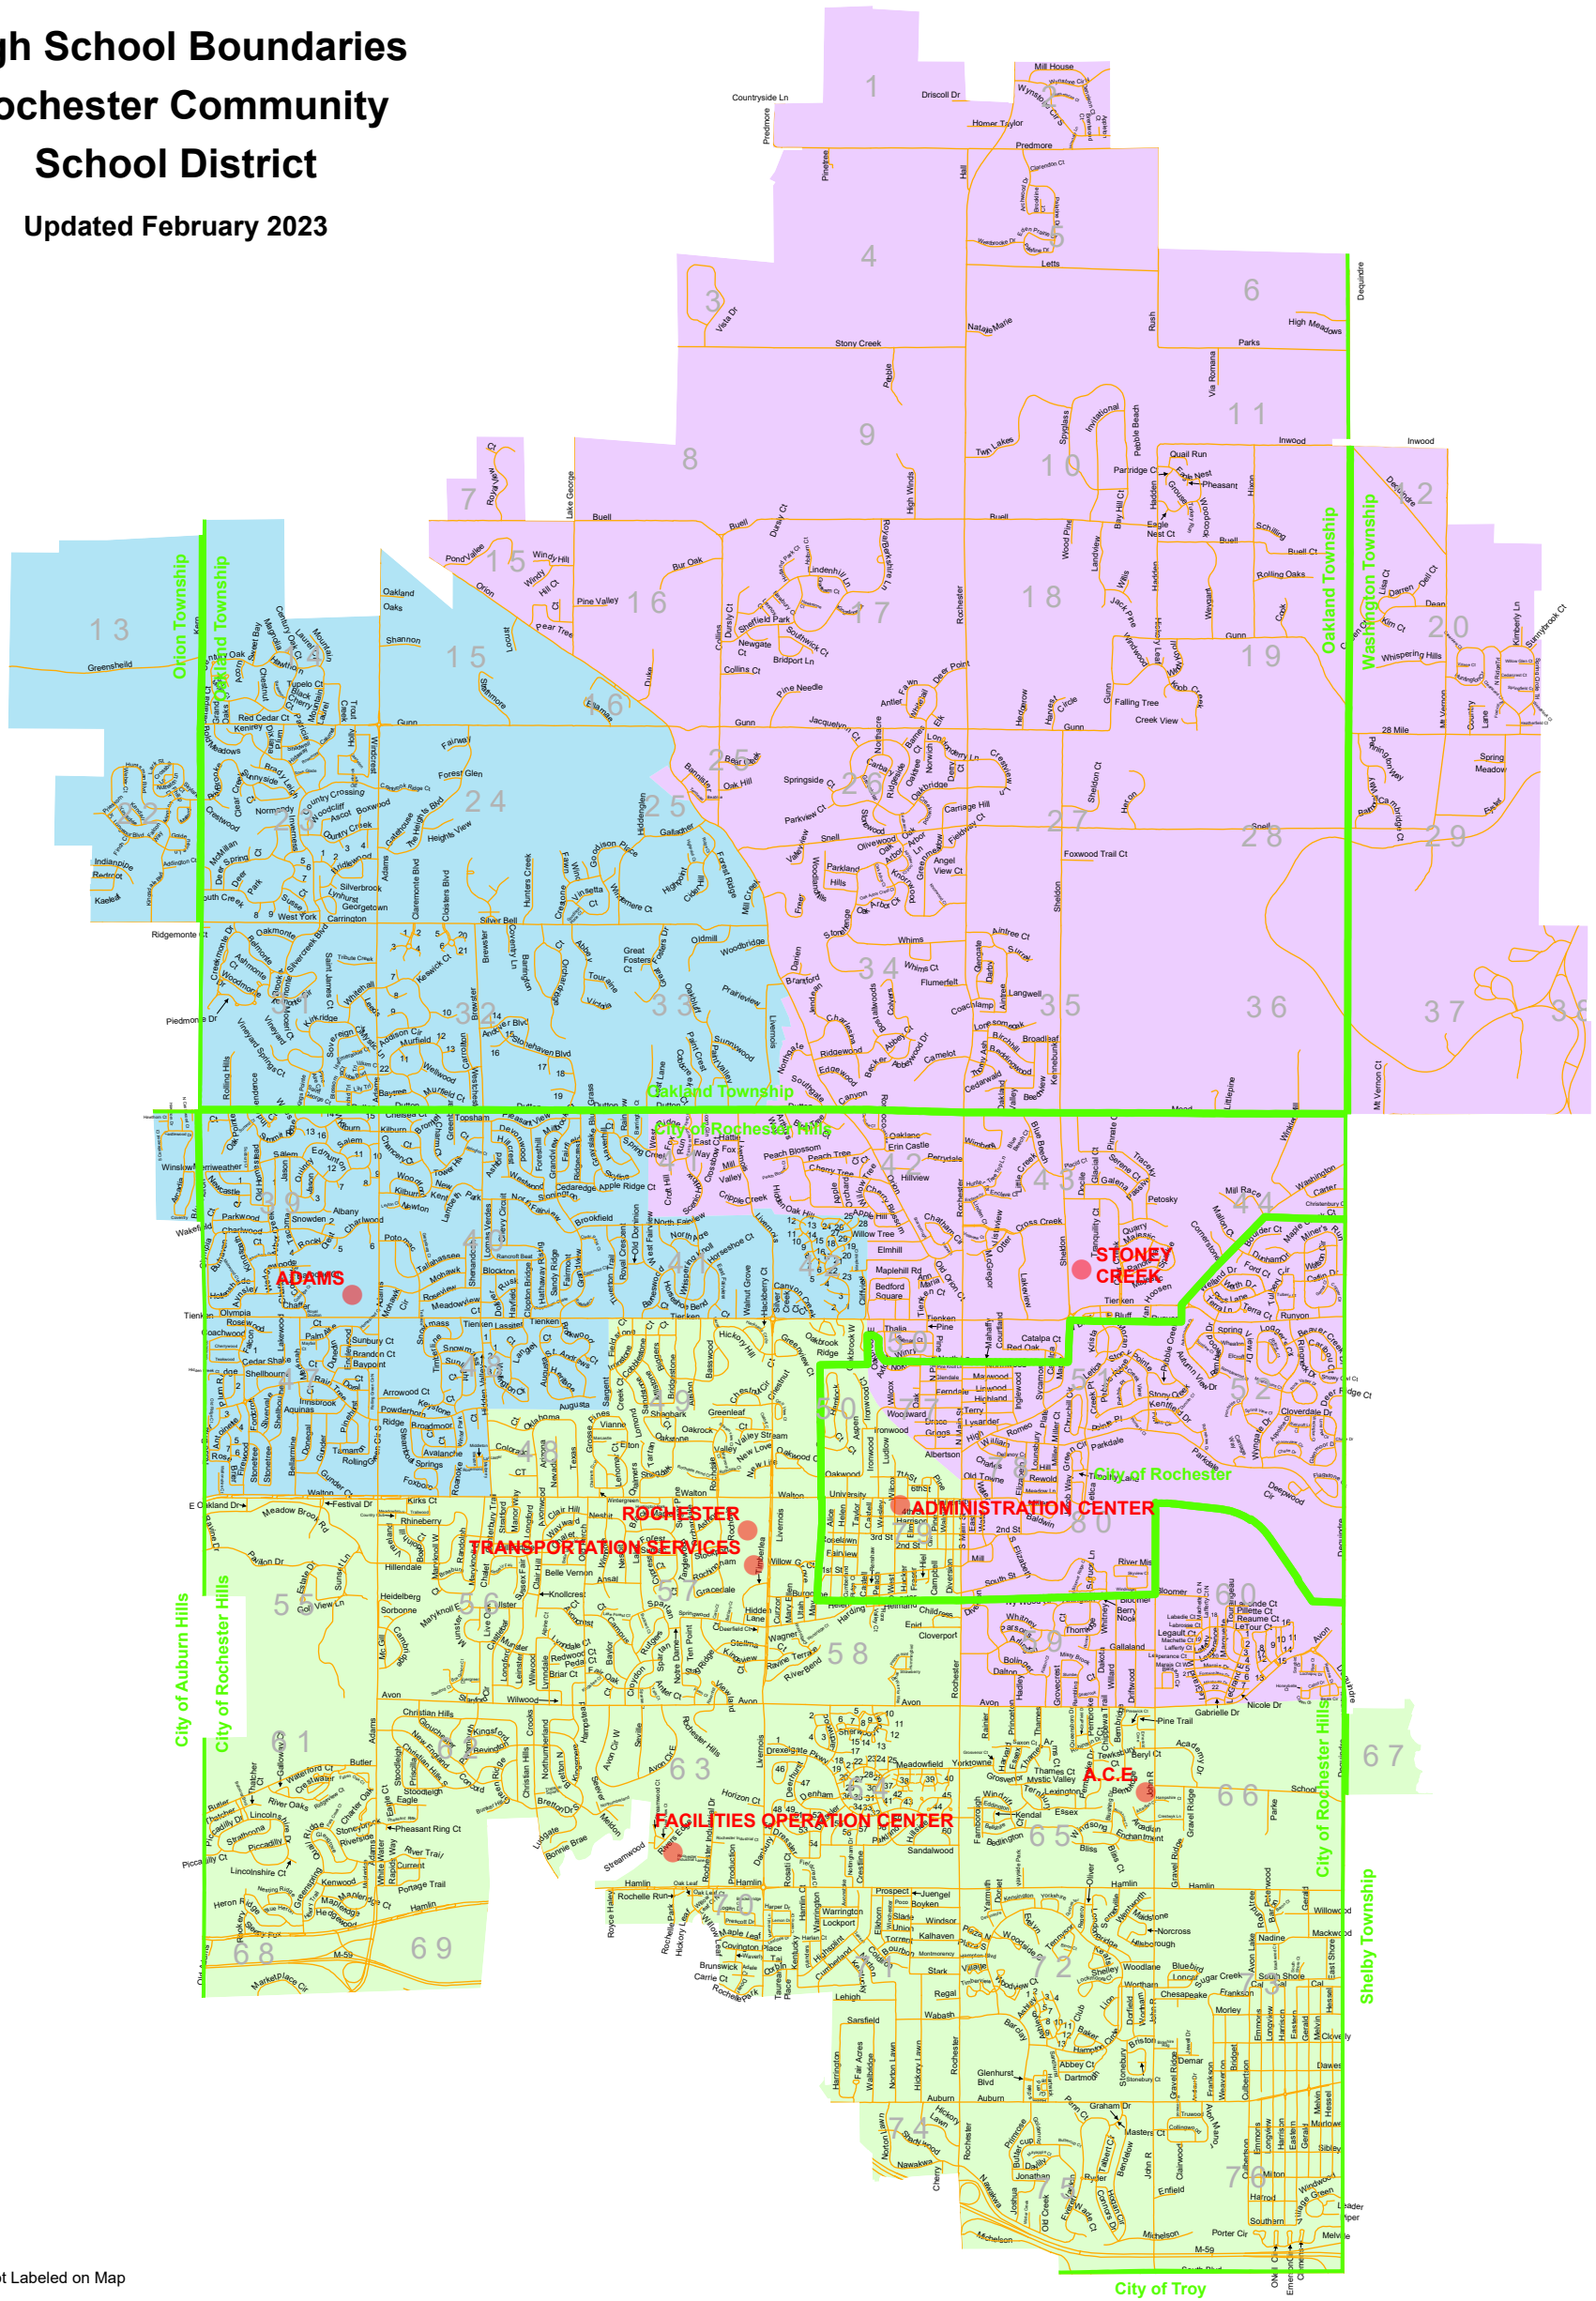

### Index to Streets not Labeled on Map

Census Block 23	Census Block 32	Census Block 42	Census Block 60	Census Block 64	Census Block 64 Cont.	Census Block 72
1 - Covington Ct	1 - Hastings Ct	1 - Kings Cove	1. LaPorte Ct	1 - Wexford Way	32-Glenbrooke Ct	1 - Preston Ct
2 - Amberwood Ct	2 - Antrim Ct	2 - Paint Creek	2 - Fauteux Ct	2 - Sylvan	33-Fielding	2 - Charing Ct
3 - Dunbar	3 - Birnam Ct	3 - Brookside	3. Tourangeau Ct	3 - Briens Way	34-Moreland Ct	3 - Camden Ct
4 - Chafford	4 - Castlemartin Ct	4 - Pine Ridge Ct	4. Marquette Ct	4 - Oakridge	35-Marseille Ct	4 - Glasgow Ct
5 - Wyndam Ln	5 - Monarch Ct	5 - Candlestick	5. Marais Ct E	5 - Northview	36-Memory	5 - Highgate Mews
6 - Wyndam Ct	6 - Newport Ct	6 - Lamplighter	6. Fontainebleau Ct E	6 - Southridge	37-Meadowside Ct	6 - Eton Ct
7 - Bonnie Brook	7 - Carlisle Ct	7 - Wagon Wheel	7. Mirabeau Ct	7 - Arbor	38-Meadowbridge	7 - Hamilton Ct
8 - Manchester	8 - Ambleside Ct	8 - Autumn	8. Honeycrisp	8 - Ridge Way	39-Meadowlane Cir	8 - Eastbridge Ct
9 - Lexington	9 - Croftshire Ct	9 - Paddle Wheel	9. Winesap	9 - Sherwood Ct	40-Meadow Wood	9 - Oxford Ct
	10-Ashburton Ct	10-Lantern	10. Lido	10-Glen Cir	41-Farmridge	10-Plymouth Ct
	11-Lochmoor Ct	11-Carriage	11. Lido	11-Sherwood	42-Huntington Ct	11-Cheshire Ct
	12-Ledgewood Ct	12-Surrey	12. Jonamac	12-Highpoint	43-Stonecrest	12-Harrow Ct
	13-Shore Brook Ct	13-Ravine	13. Rome	13 - Southwood Ct	44-Colony Ct W	13-Victoria Ct
	14-Armadale Ct	14-Gas Light	14. Goldrush	14 - Langdon Ct	45-Glen Meadow Ct	
	15-Skye Ct	15-Hidden Valley	15. Cider Mill Blvd	15 - Lafayette Ct	46- Colony	
	16-Rocky Crest Ct	16-Saddle	16. Hawkeye	16-Largo Ct	47-Colony Ct E	
	17-Birkenhills Ct	17-Knights Ridge	17. Rome	17-Longfellow Ct	48-Dahlia	
	18-Whitehouse Ct	18-Crescent	18. Lesperance Ct N	18-Lyric Ct	49-Deerhurst Ct	
	19-Salem Ct	19-Kings Cove	19. Machette Dr	19-Leupp Ct	50-Dickson	
	20-Burlington Ct	20-Brook	20. Laurence Dr	20-Lear Ct	51-Dumont Pl	
	9 - Burlington	21-Windmill Ct	21. Fontainebleau Ct W	21-Liberty Bell Ct	52-Downhill	
	10-Saratoga	22-Kings Cove Ct	22. Carondelet Dr	22-Larson Ct	53-Darwin Pl	
	11-Hartford Ct	23-Cove		23-Little Hill Ct	54-Dartford Pl	
	12-Snowden Ct	24-Mountain Cir		24-Lynhaven Ct	55-Dennett	
	13-Holiday Ct	25-City View Ct		25-Lawnview Ct	56-Mourningsside	
	14-Heritage Hills Ct	26-Royal Park Ct		26-Miniature Ct	57-Dancer	
	15-Eastpointe Ct	27-Poplar Ct		27-Marquette Ct	58-Crestline Ct	
		28-Andover Ct		28-Medford Ct	59-Crestline	
		29-Merrill Ct		29-Mercer Ct	60-Treeside	
				30-Mapleview Ct	61-Parkland Ct	
				31-Magnolia Ct	62-Sandalwood Ct	