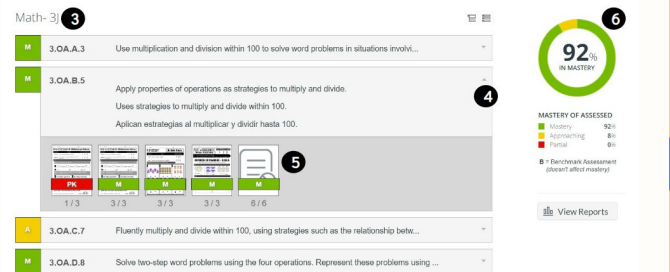

VIEW ASSESSMENTS

3

Choose subject on main page

4

Click drop down arrow to view assessments per standard

5

Click on assessments to view student answers

6

Percentage shows how many overall standards student has mastered for this subject

To access your account, go to app.masteryconnect.com, click on Login, and enter your email and password. Credit to MasteryConnect