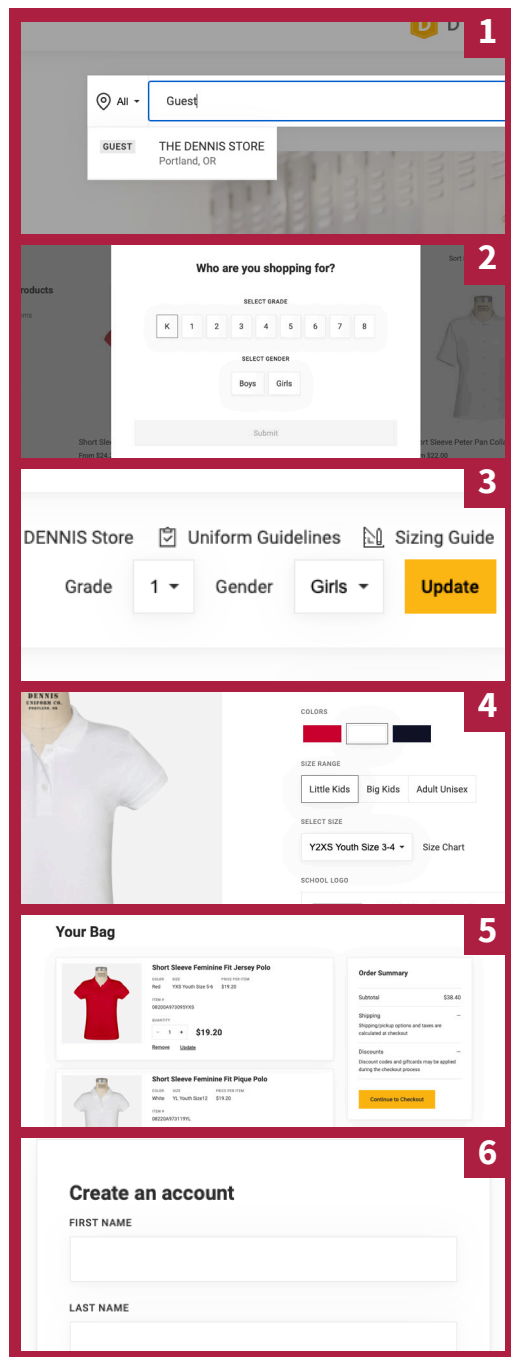

# Welcome to the all-new dennisuniform.com!

Visit [www.dennisuniform.com](http://www.dennisuniform.com) to get started

## Start by searching for your school!

Type in your school name. If you don't see it right away, add the state for a more specific search. It's also helpful to remember your school code, which is located next to the name.

## Click on any product to view details.

Select the color and the size you need. Size Charts are available to help you get the perfect fit! When you're ready, click "Add to Bag". You can return to the store to continue shopping.