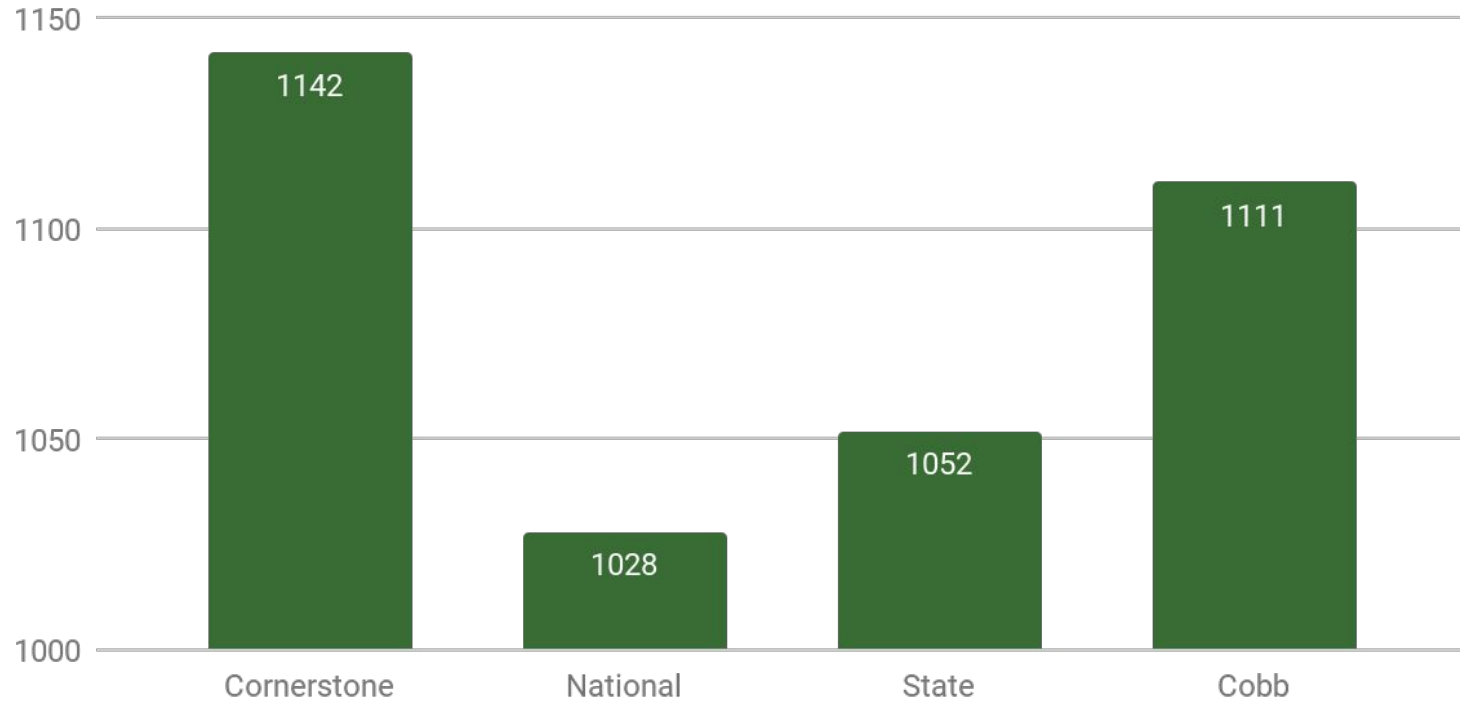

# SAT Score Comparison

2022

As of 2017 the SAT marker changed from 2400 to 1600

# ACT Score Comparison

2022