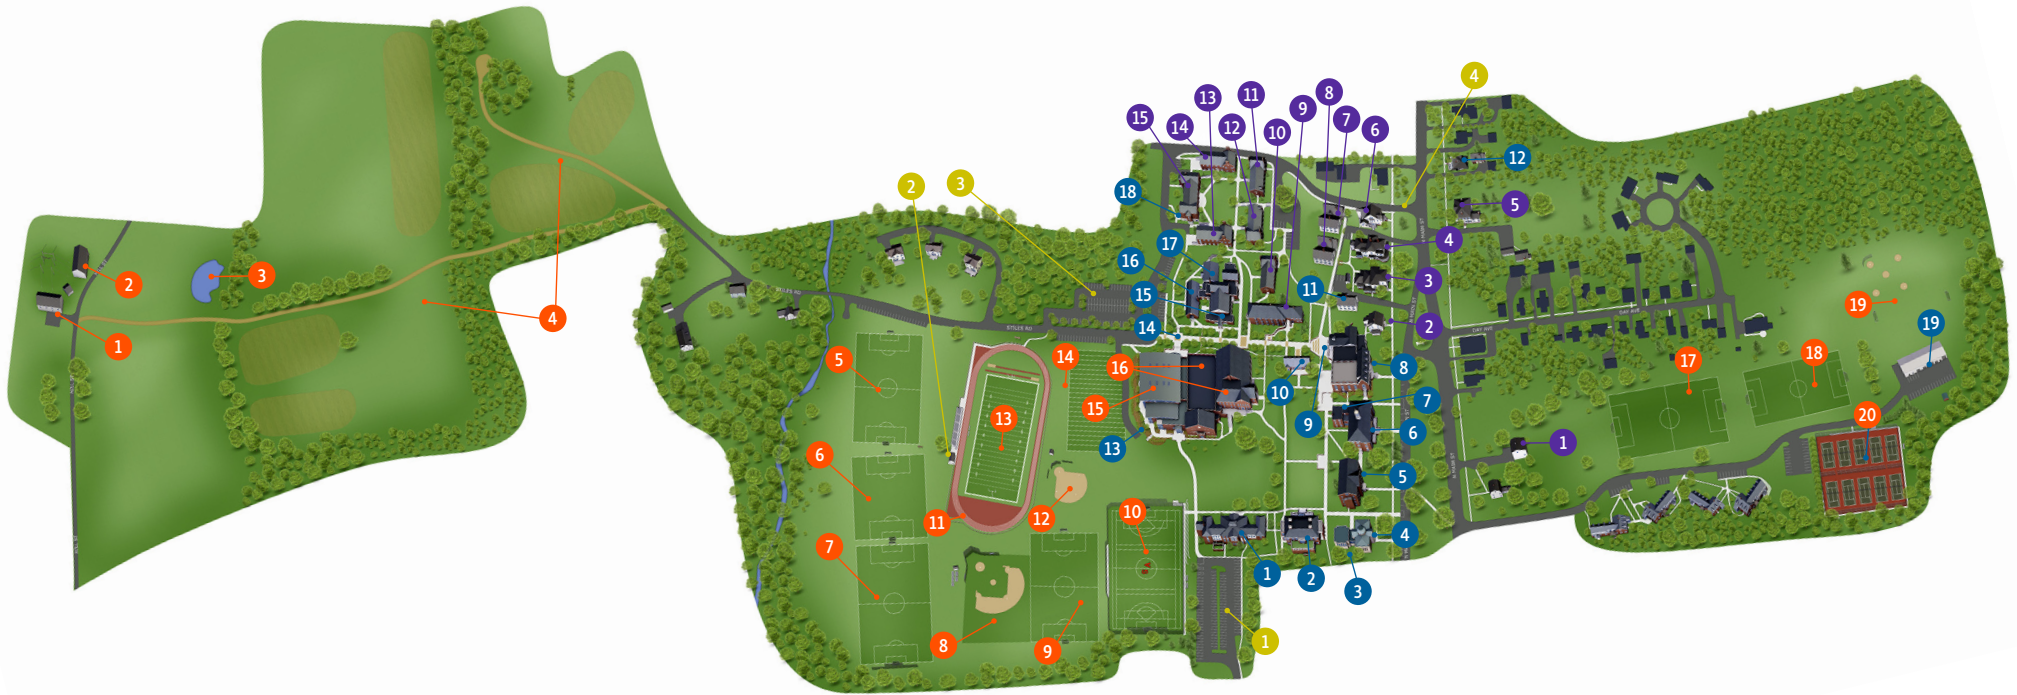

■ Parking & Public Restrooms
 ■ Residential Buildings
 ■ Athletics
 ■ Main Campus Buildings

Parking & Public Restrooms

- 1 Centurion Parking
- 2 Public Restroom [Alcorn Track]
- 3 Athletics Parking
- 4 Perimeter Road

Residential

Additional Dorms: Brewster Hall & Fuller Hall

- 1 Gay Manse
- 2 Barnes House
- 3 Academy House
- 4 Nathana Fuller House
- 5 Gay Mansion
- 6 Montgomery Street House
- 7 Brodie Hall
- 8 Powers Hall
- 9 Spencer Hall
- 10 Adib-Samii Dorm
- 11 Kotchen Dorm
- 12 Tompkins Dorm
- 13 Roe Dorm
- 14 Hornick Dorm
- 15 Rockwell Hall

Athletics

- 1 Hillary Rockwell Cahn '88 Balance Barn
- 2 Courtney Robinson '88 Outdoor Leadership Center [SOLO Barn]
- 3 Parker Regan '12 Pond
- 4 Cross Country Trails
- 5 Field #1
- 6 Field #2
- 7 Sanderson Field
- 8 Barry Cleary Baseball Field
- 9 Field #3
- 10 Turf Field
- 11 H. Meade Alcorn Track
- 12 Rachel Carey '04 Softball Field
- 13 David R. Holmes '60 Field
- 14 Practice Field
- 15 Tisch Field House
- 16 Perry Gym [Kinne Court]
- 17 Field #4
- 18 Field #5
- 19 Field #6
- 20 Hirschmann Tennis Courts

Main Campus Buildings

- 1 Centurion Hall
- 2 Holcomb Hall
- 3 Tisch Auditorium
- 4 S. Kent Legare Library
- 5 Memorial Hall
- 6 Fuller Hall
- 7 Hoffman College Counseling Center
- 8 Brewster Hall [Koo Family Dining Room, Cone Lounge, Landis Student Union, Bookstore]
- 9 Rego Terraces
- 10 Tremaine Visual Arts Center
- 11 Counseling Center
- 12 Development Office [236 North Main Street]
- 13 Moore Terrace
- 14 Stiles Walk
- 15 Jeanice Seaverns Performing Arts Center
- 16 Gutttag Music Center
- 17 Williams Performing Arts Studio
- 18 Health Center
- 19 Physical Plant