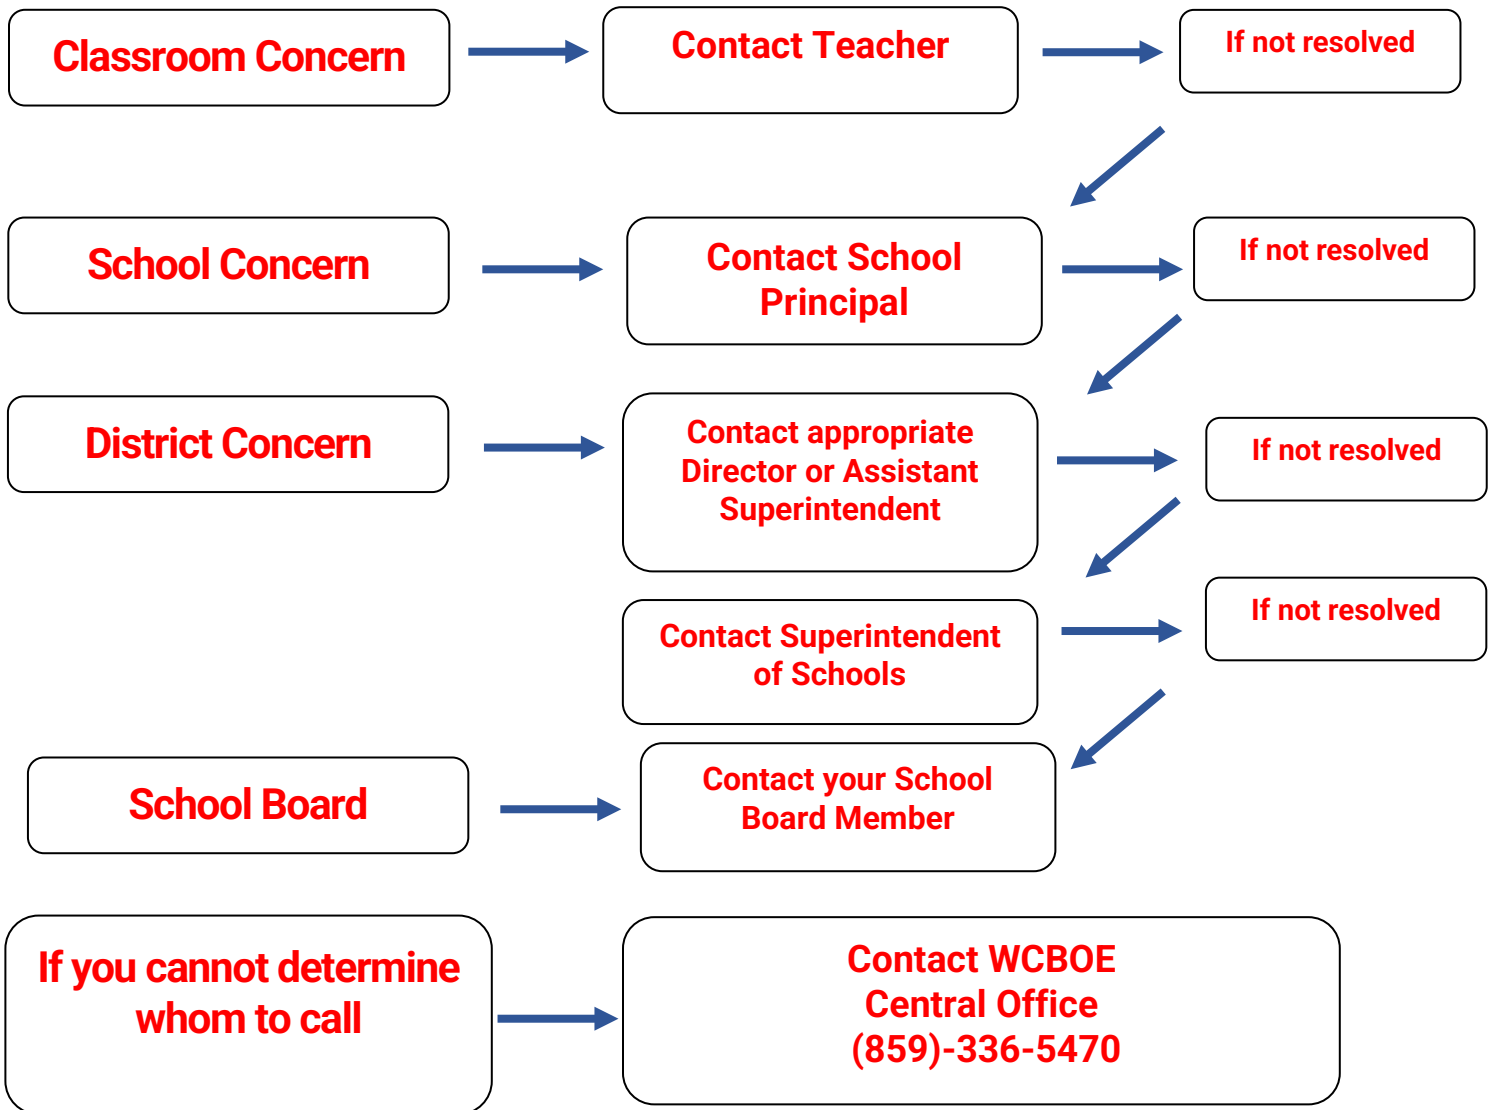

## Guide to Addressing School & District Concerns Washington County Schools

- **District Website:** <https://www.washington.kyschools.us/>
- **Board Members:** <https://www.washington.kyschools.us/about-wcs/board>
- **Washington County Board of Education Central Office:** (859)-336-5470
- **Washington County Elementary School:** (859)-336-5490
- **Washington County Middle School:** (859)-336-5483
- **North Washington Elementary/Middle School:** (859)-375-4038
- **Washington County High School:** (859)-336-5475
- **Commander Academy/TEL (Transportation/Engineering/Logistics) Center:** (859)-336-2116
- **Washington County Schools Bus Garage:** (859)-336-5495