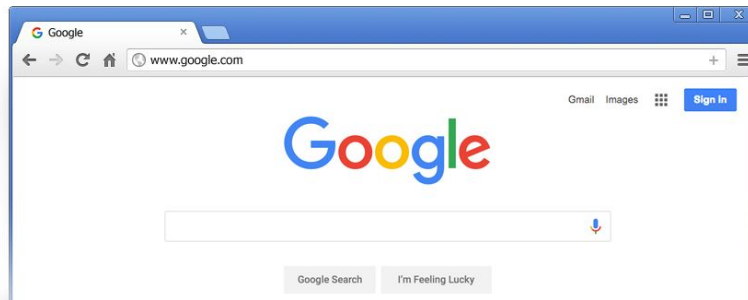

# HOW TO ACCESS GOOGLE CLASSROOM

1. Go to google.com

2. Click SIGN IN in the blue box in the upper right hand corner.

3. Enter STUDENT EMAIL ADDRESS & PASSWORD

4. Click the GOOGLE WAFFLE in the upper right hand corner then Click the GOOGLE CLASSROOM icon.