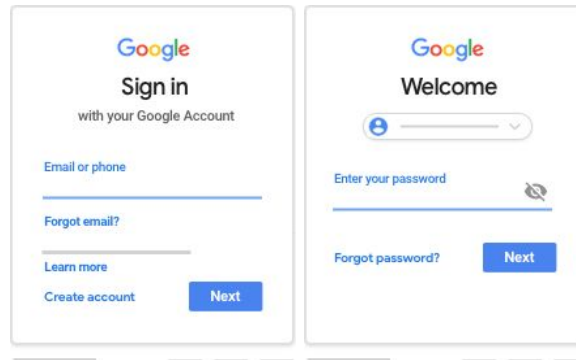

# HOW TO ACCESS GOOGLE CLASSROOM

1. Go to google.com

2. Click SIGN IN in the blue box in the upper right hand corner.

3. Enter STUDENT EMAIL ADDRESS & PASSWORD

4. Click the GOOGLE WAFFLE in the upper right hand corner then Click the GOOGLE CLASSROOM icon.