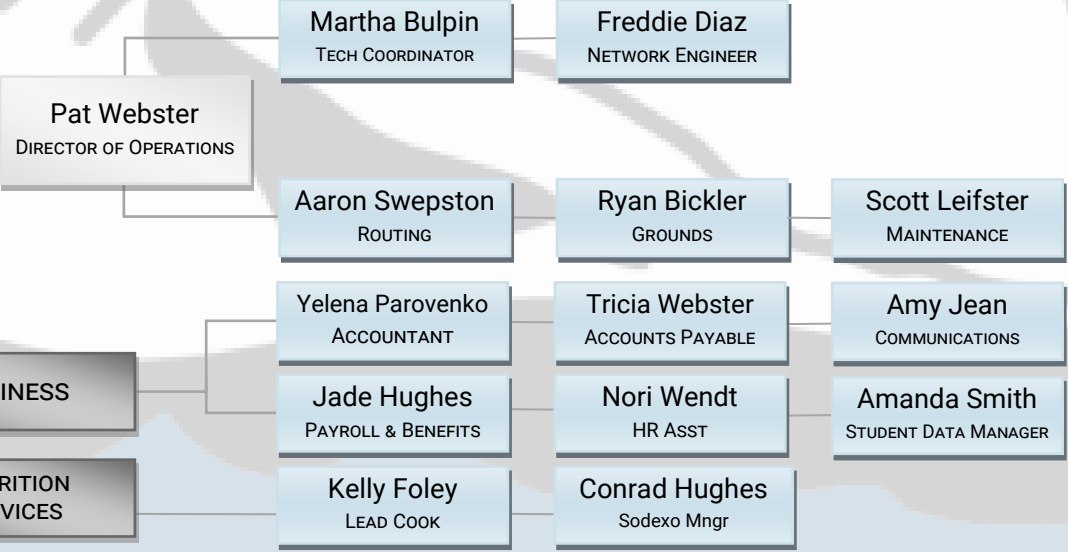

OPERATIONS