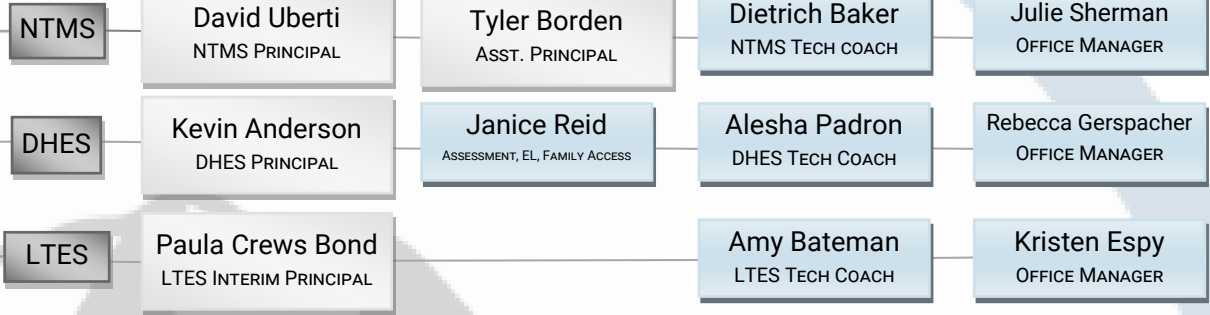

## SCHOOL DISTRICT ORGANIZATIONAL CHART

**DIERINGER SCHOOL BOARD**

**MICHAEL FARMER SUPERINTENDENT**

Vicky Welch  
EXEC. ASST TO SUPERINTENDENT & BOARD

### INSTRUCTION

### OPERATIONS