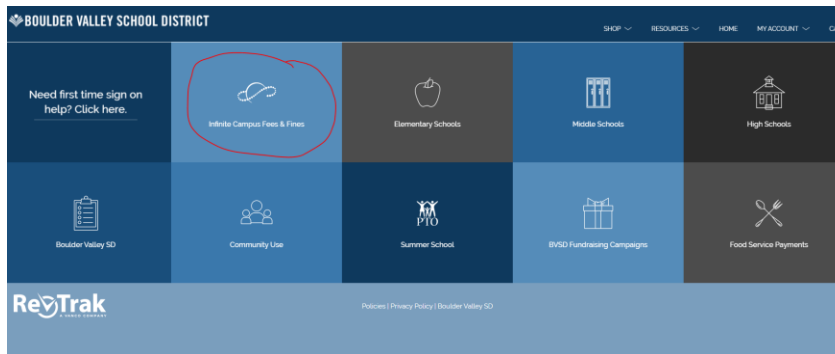

Instructions on setting up your Revtrak account

1. Visit <https://bvsd.revtrak.net/>
2. Click "Create New Account"

3. Once you've created your account and logged in, select Infinite Campus Fees & Payment