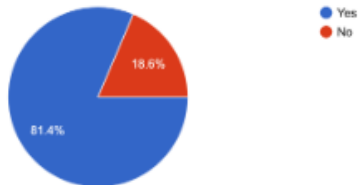

Faculty/Staff Survey Data

Would you be in favor of a 4-day instructional week? (Sample Attached)
251 responses

251 Responses out of 407

Possible:

- 90% in favor
- 10% not in favor

Student Survey Data

Would you be in favor of a 4-day instructional week? (Sample Attached)
883 responses

883 Responses out of 1658

Possible:

- 81.4% in favor
- 18.6% not in favor

Parent/Guardian Survey Data

Would you be in favor of a 4-day instructional week? (Sample Attached)
824 responses

824 Responses out of 3042