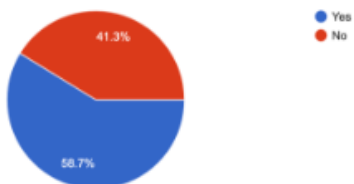

Faculty/Staff Survey Data

Would you be in favor of a 4-day instructional week? (Sample Attached)
251 responses

251 Responses out of 407

Possible:

- 90% in favor
- 10% not in favor

Student Survey Data

Would you be in favor of a 4-day instructional week? (Sample Attached)
883 responses

883 Responses out of 1658

Possible:

- 81.4% in favor
- 18.6% not in favor

Parent/Guardian Survey Data

Would you be in favor of a 4-day instructional week? (Sample Attached)
824 responses

824 Responses out of 3042