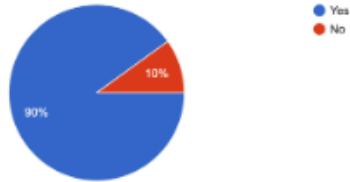

Faculty/Staff Survey Data

Would you be in favor of a 4-day instructional week? (Sample Attached)
251 responses

251 Responses out of 407

Possible:

- 90% in favor
- 10% not in favor

Student Survey Data

Would you be in favor of a 4-day instructional week? (Sample Attached)
883 responses

883 Responses out of 1658

Possible:

- 81.4% in favor
- 18.6% not in favor

Parent/Guardian Survey Data

Would you be in favor of a 4-day instructional week? (Sample Attached)
824 responses

824 Responses out of 3042