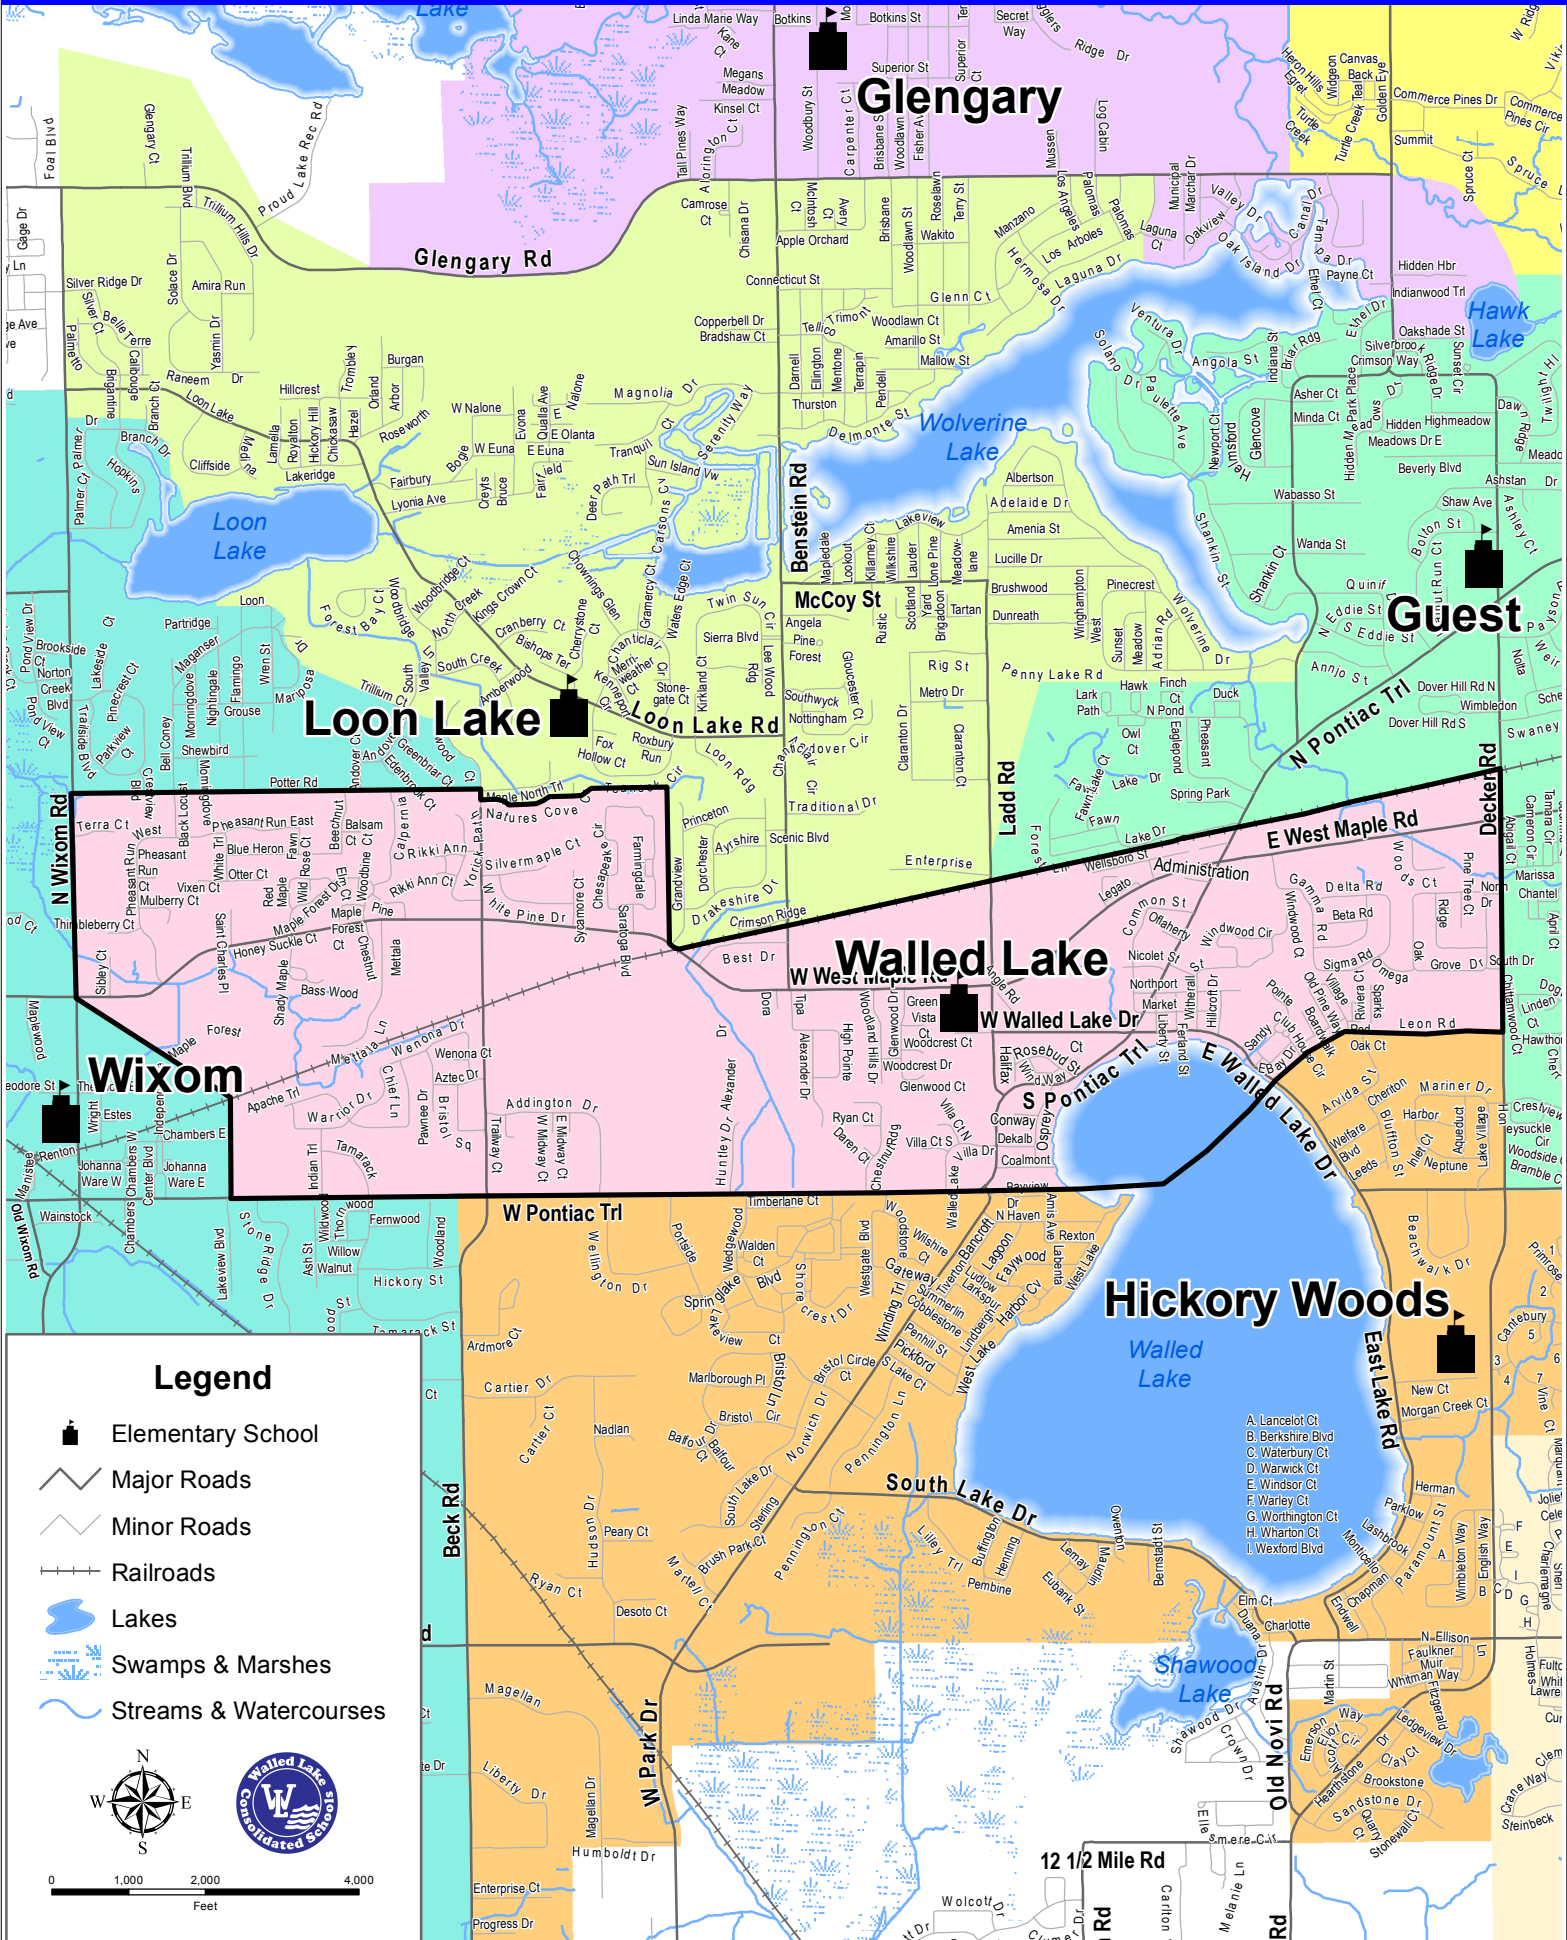

Walled Lake Elementary School Attendance Area

Walled Lake Consolidated School District

Legend

-  Elementary School
-  Major Roads
-  Minor Roads
-  Railroads
-  Lakes
-  Swamps & Marshes
-  Streams & Watercourses

- A. Lancelot Ct
- B. Berkshire Blvd
- C. Waterbury Ct
- D. Warwick Ct
- E. Windsor Ct
- F. Warley Ct
- G. Worthington Ct
- H. Wharton Ct
- I. Wexford Blvd

12 1/2 Mile Rd