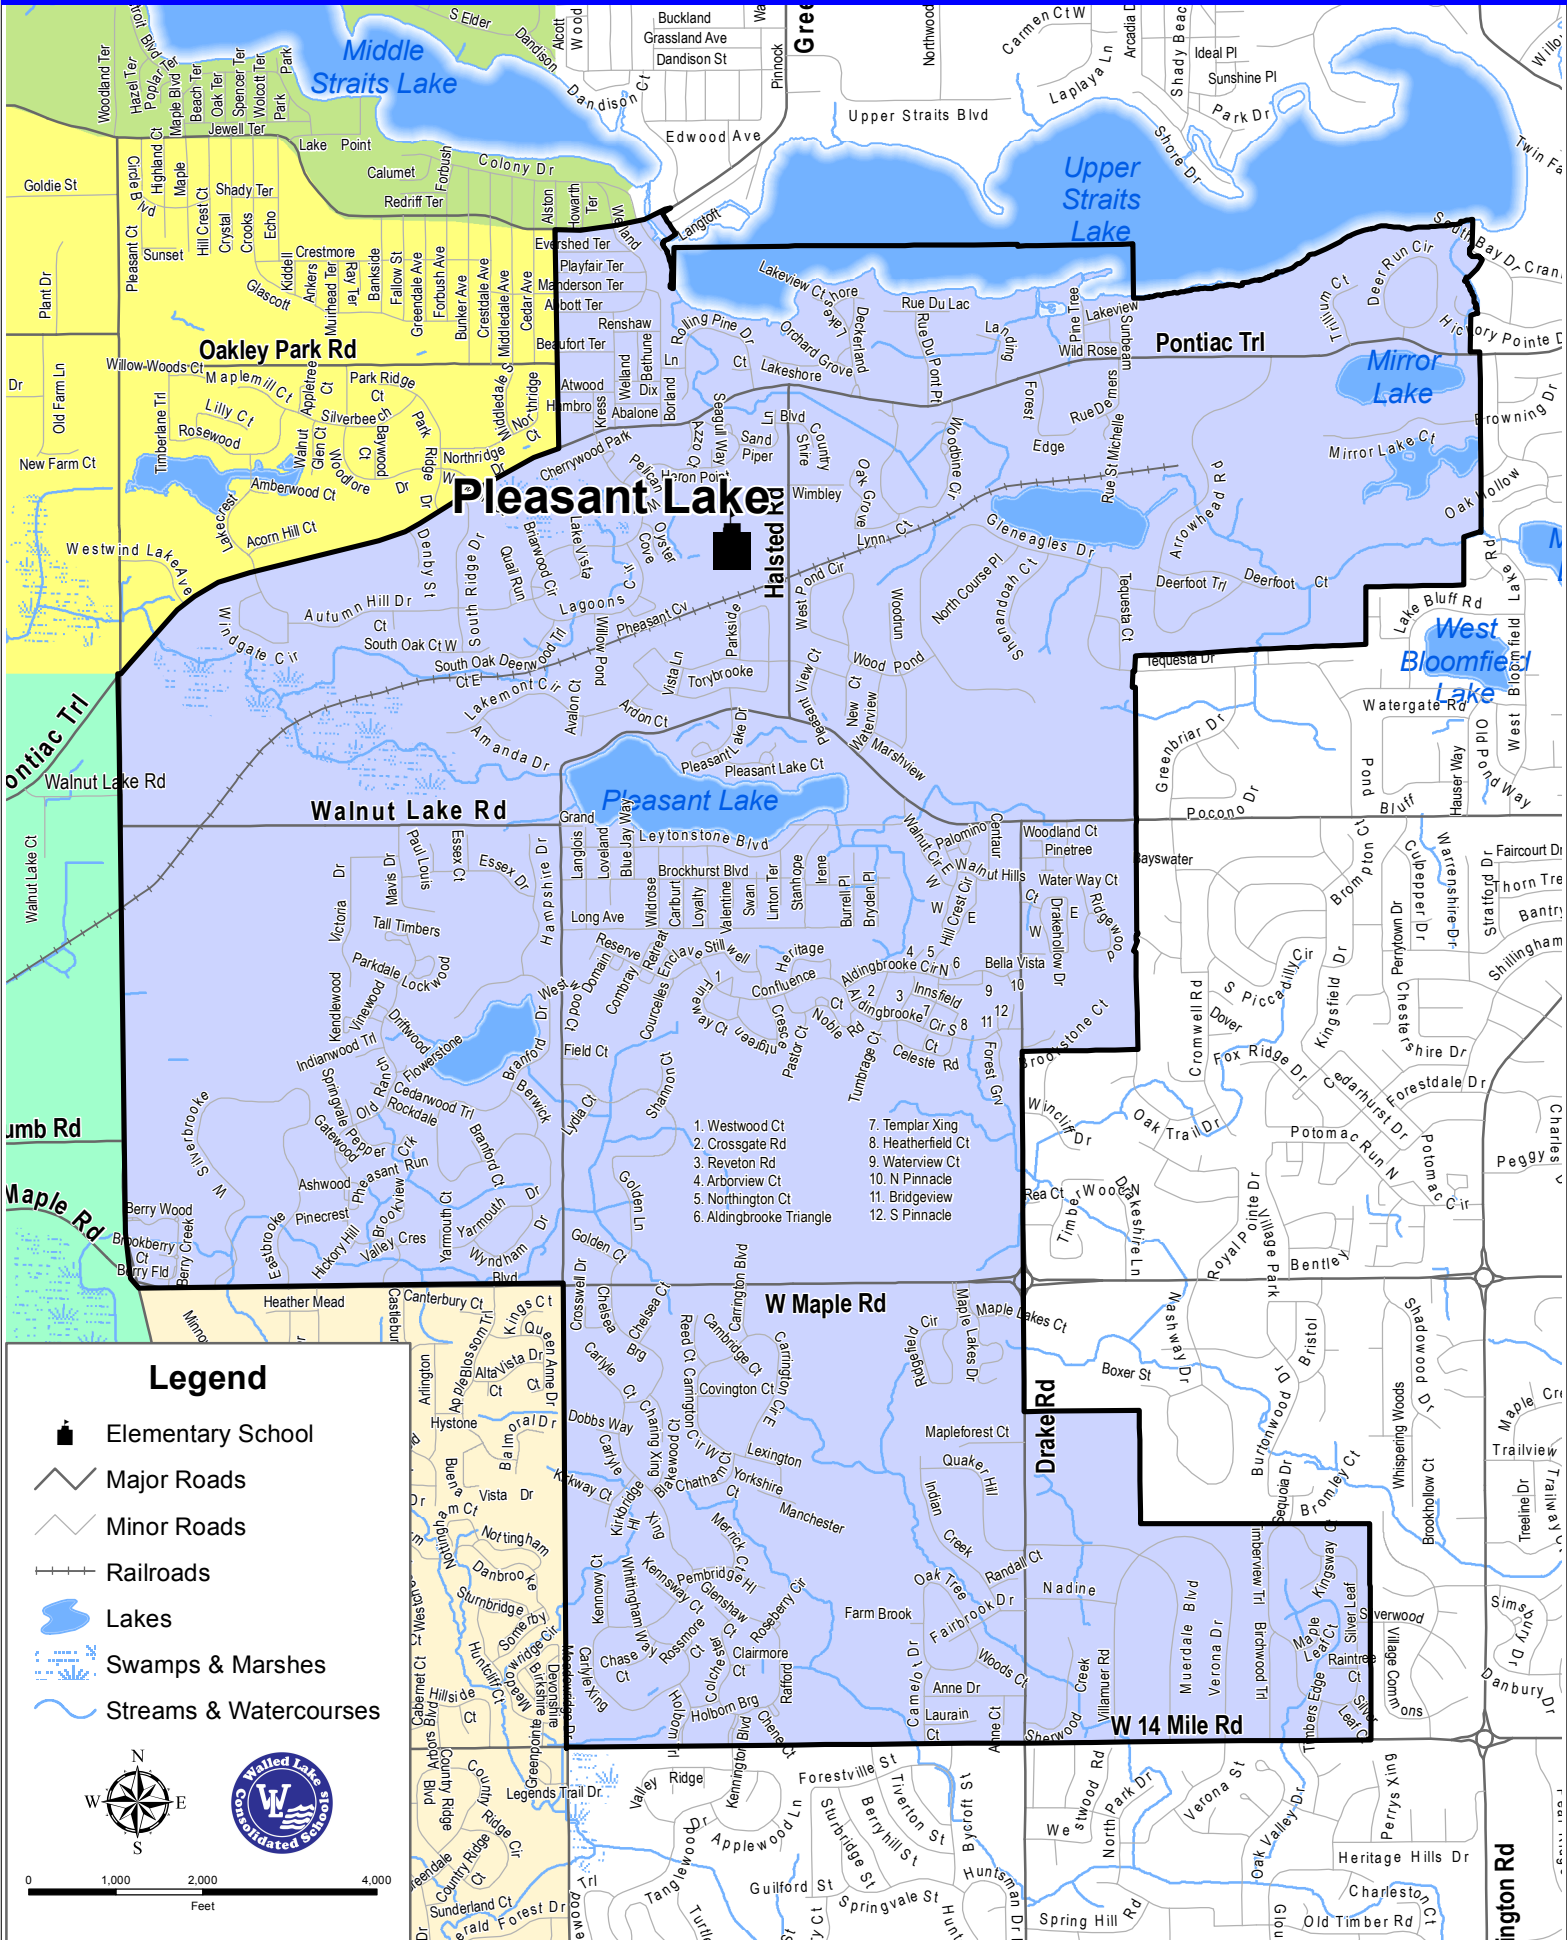

# Pleasant Lake Elementary School Attendance Area

Walled Lake Consolidated School District

**Pleasant Lake**

1. Westwood Ct
2. Crossgate Rd
3. Reveton Rd
4. Arborview Ct
5. Northington Ct
6. Aldingbrooke Triangle
7. Templar Xing
8. Heatherfield Ct
9. Waterview Ct
10. N Pinnacle
11. Bridgeview
12. S Pinnacle

## Legend

- Elementary School
- Major Roads
- Minor Roads
- Railroads
- Lakes
- Swamps & Marshes
- Streams & Watercourses