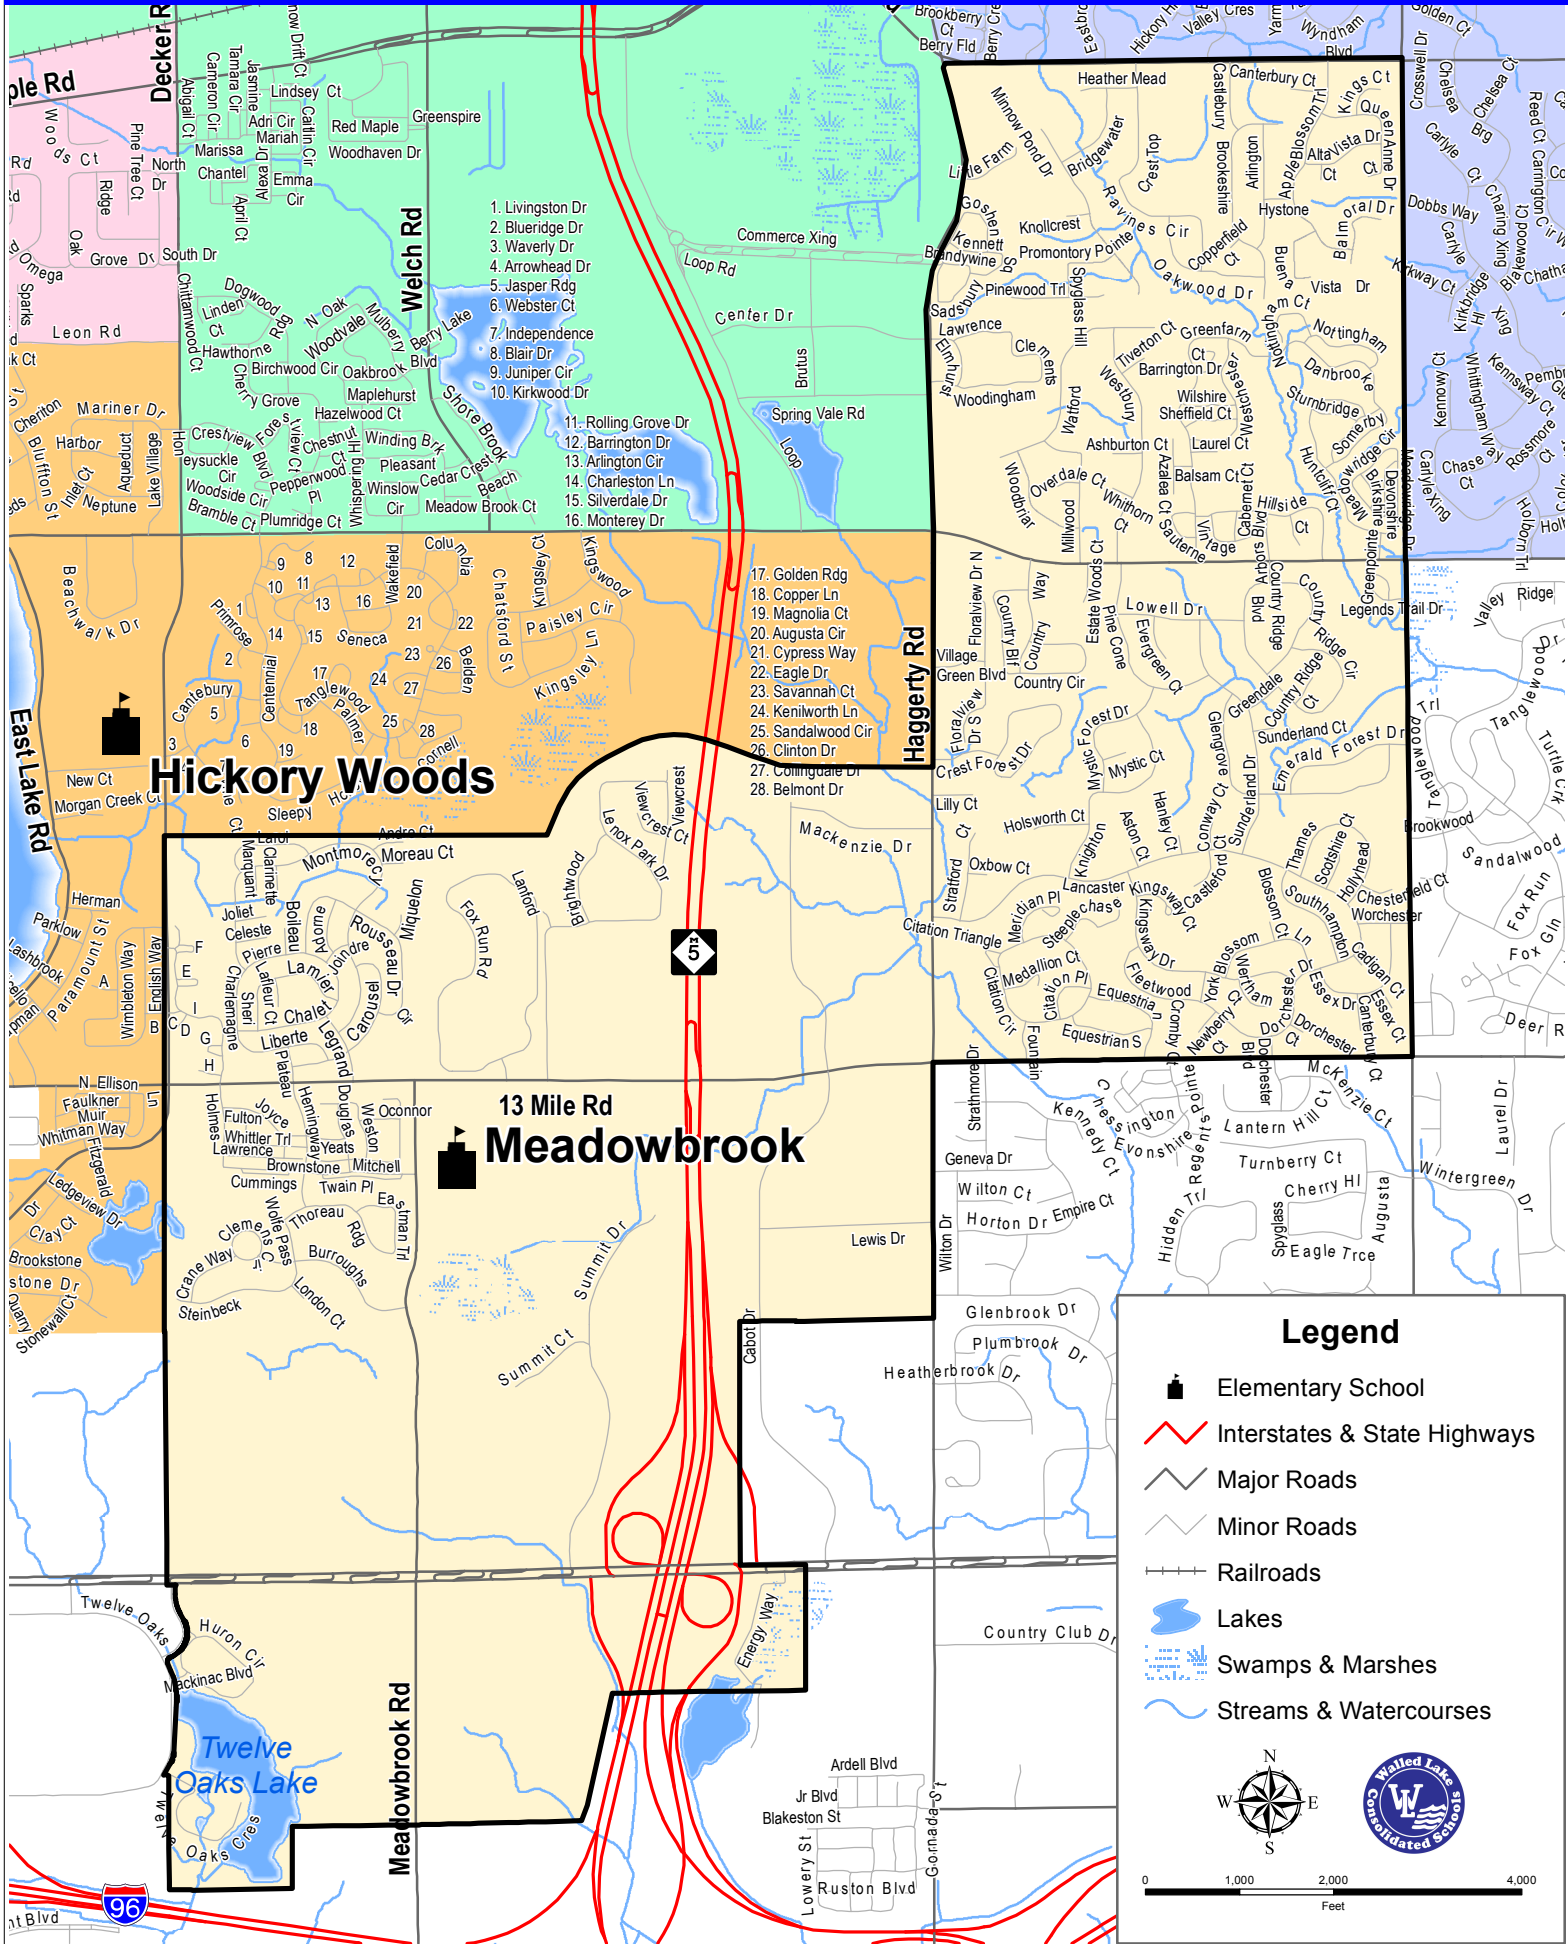

Meadowbrook Elementary School Attendance Area

Walled Lake Consolidated School District

1. Livingston Dr
2. Blueridge Dr
3. Waverly Dr
4. Arrowhead Dr
5. Jasper Rdg
6. Webster Ct
7. Independence
8. Blair Dr
9. Juniper Cir
10. Kirkwood Dr
11. Rolling Grove Dr
12. Barrington Dr
13. Arlington Cir
14. Charleston Ln
15. Silverdale Dr
16. Monterey Dr

17. Golden Rdg
18. Copper Ln
19. Magnolia Cir
20. Augusta Cir
21. Cypress Way
22. Eagle Dr
23. Savannah Ct
24. Kenilworth Ln
25. Sandalwood Cir
26. Clinton Dr
27. Comingale Dr
28. Belmont Dr

Legend

- Elementary School
- Interstates & State Highways
- Major Roads
- Minor Roads
- Railroads
- Lakes
- Swamps & Marshes
- Streams & Watercourses