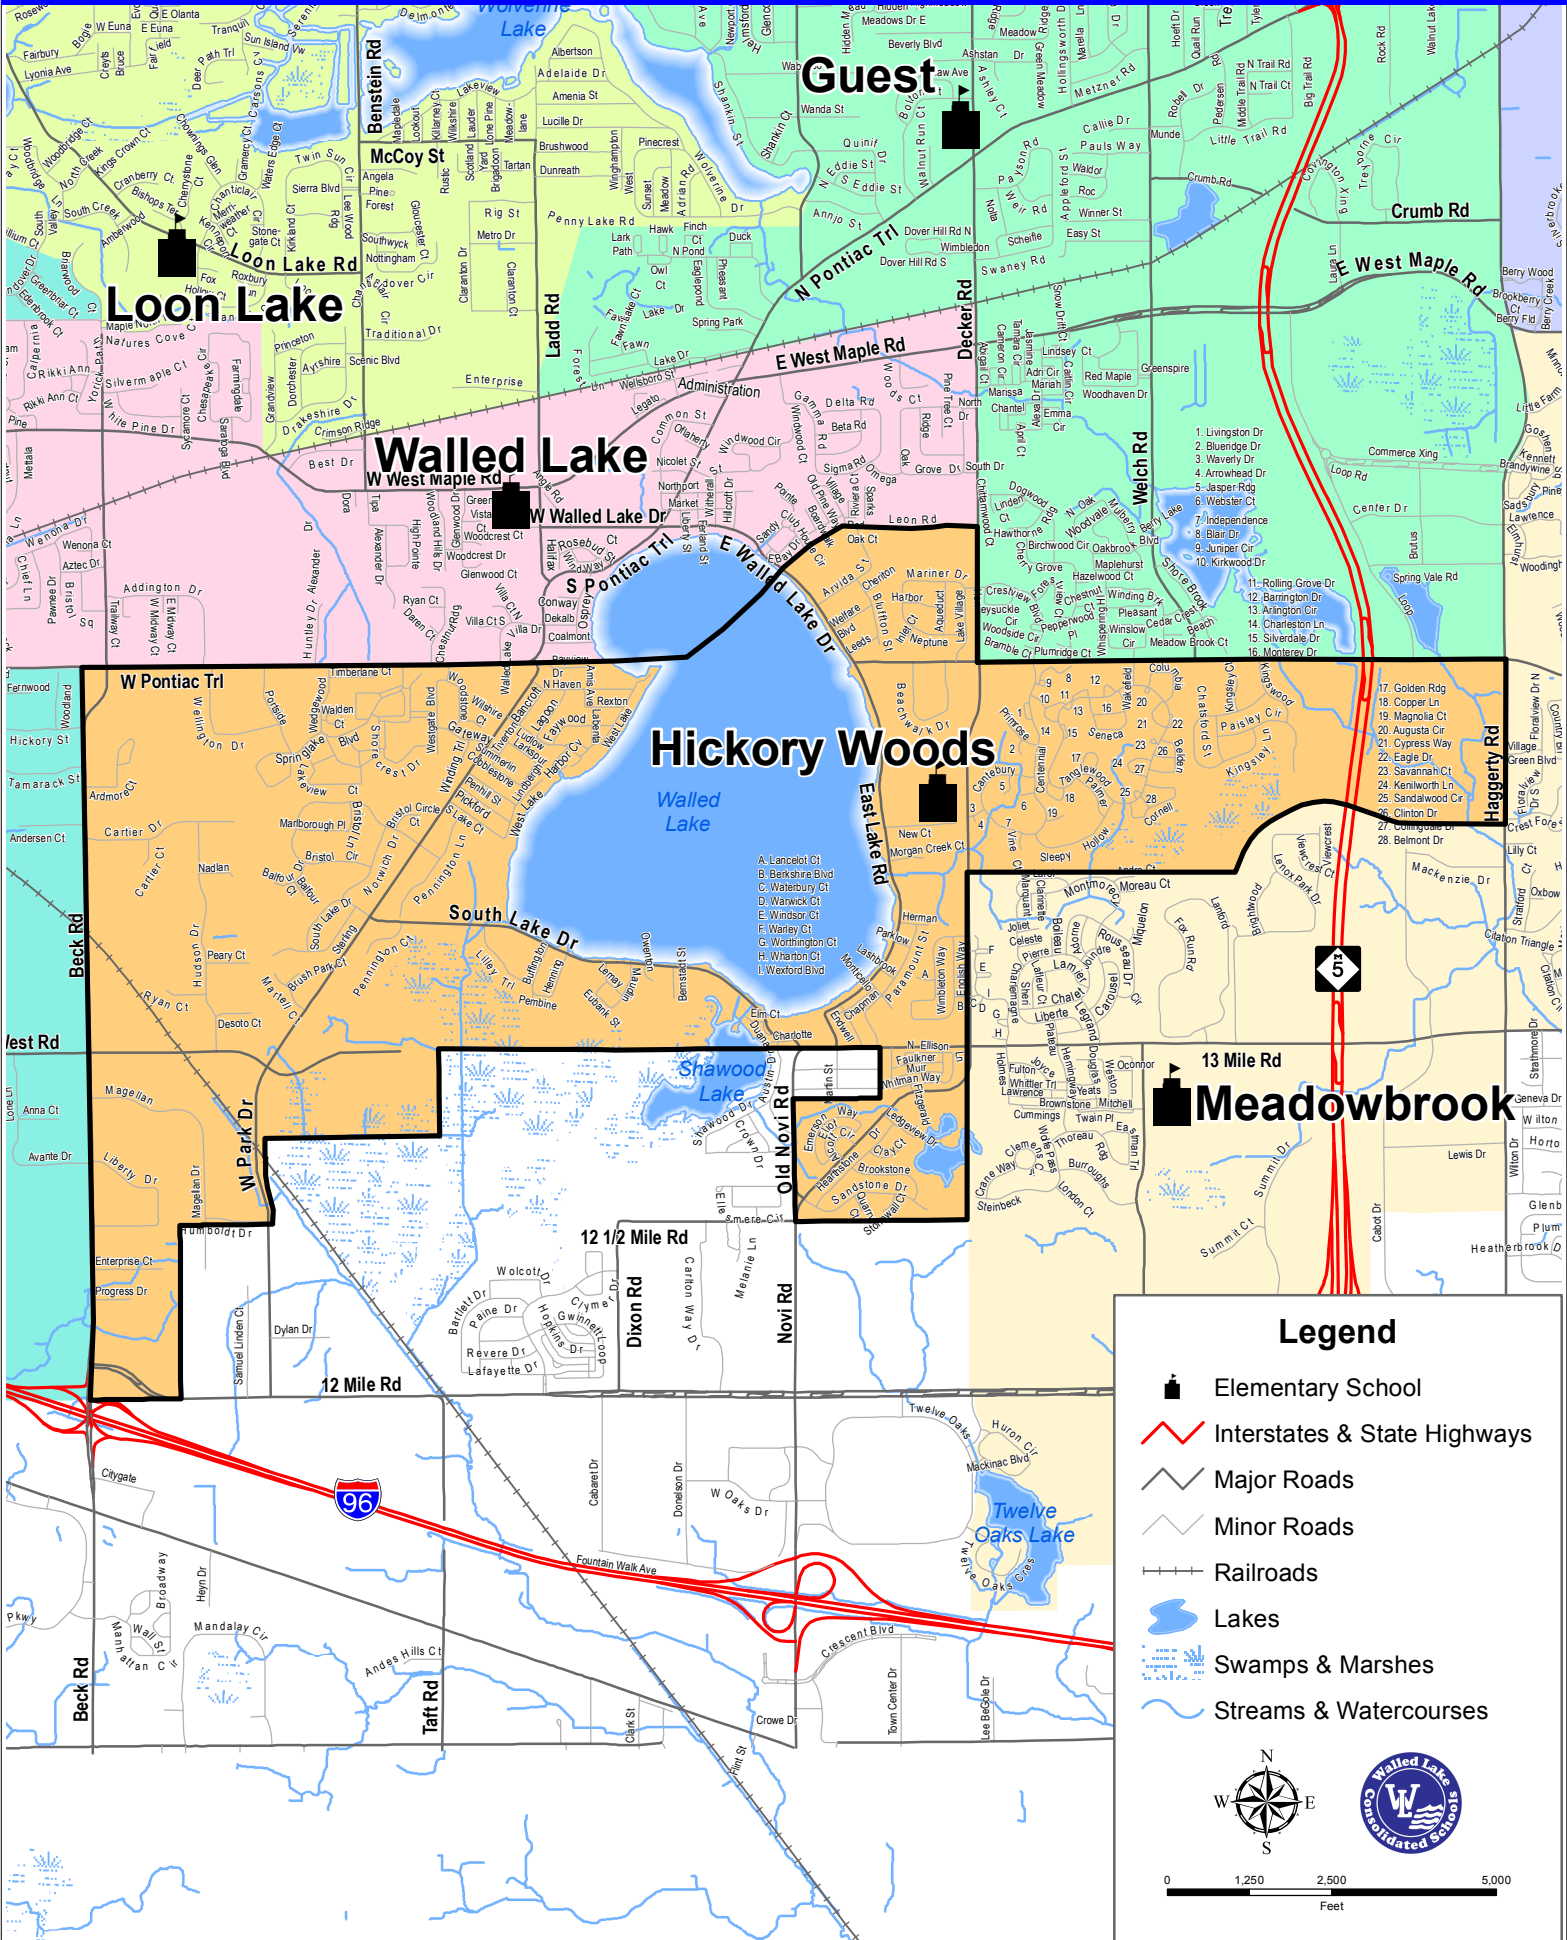

Hickory Woods Elementary School Attendance Area

Walled Lake Consolidated School District

Legend

- Elementary School
- Interstates & State Highways
- Major Roads
- Minor Roads
- Railroads
- Lakes
- Swamps & Marshes
- Streams & Watercourses

0 1,250 2,500 5,000
Feet