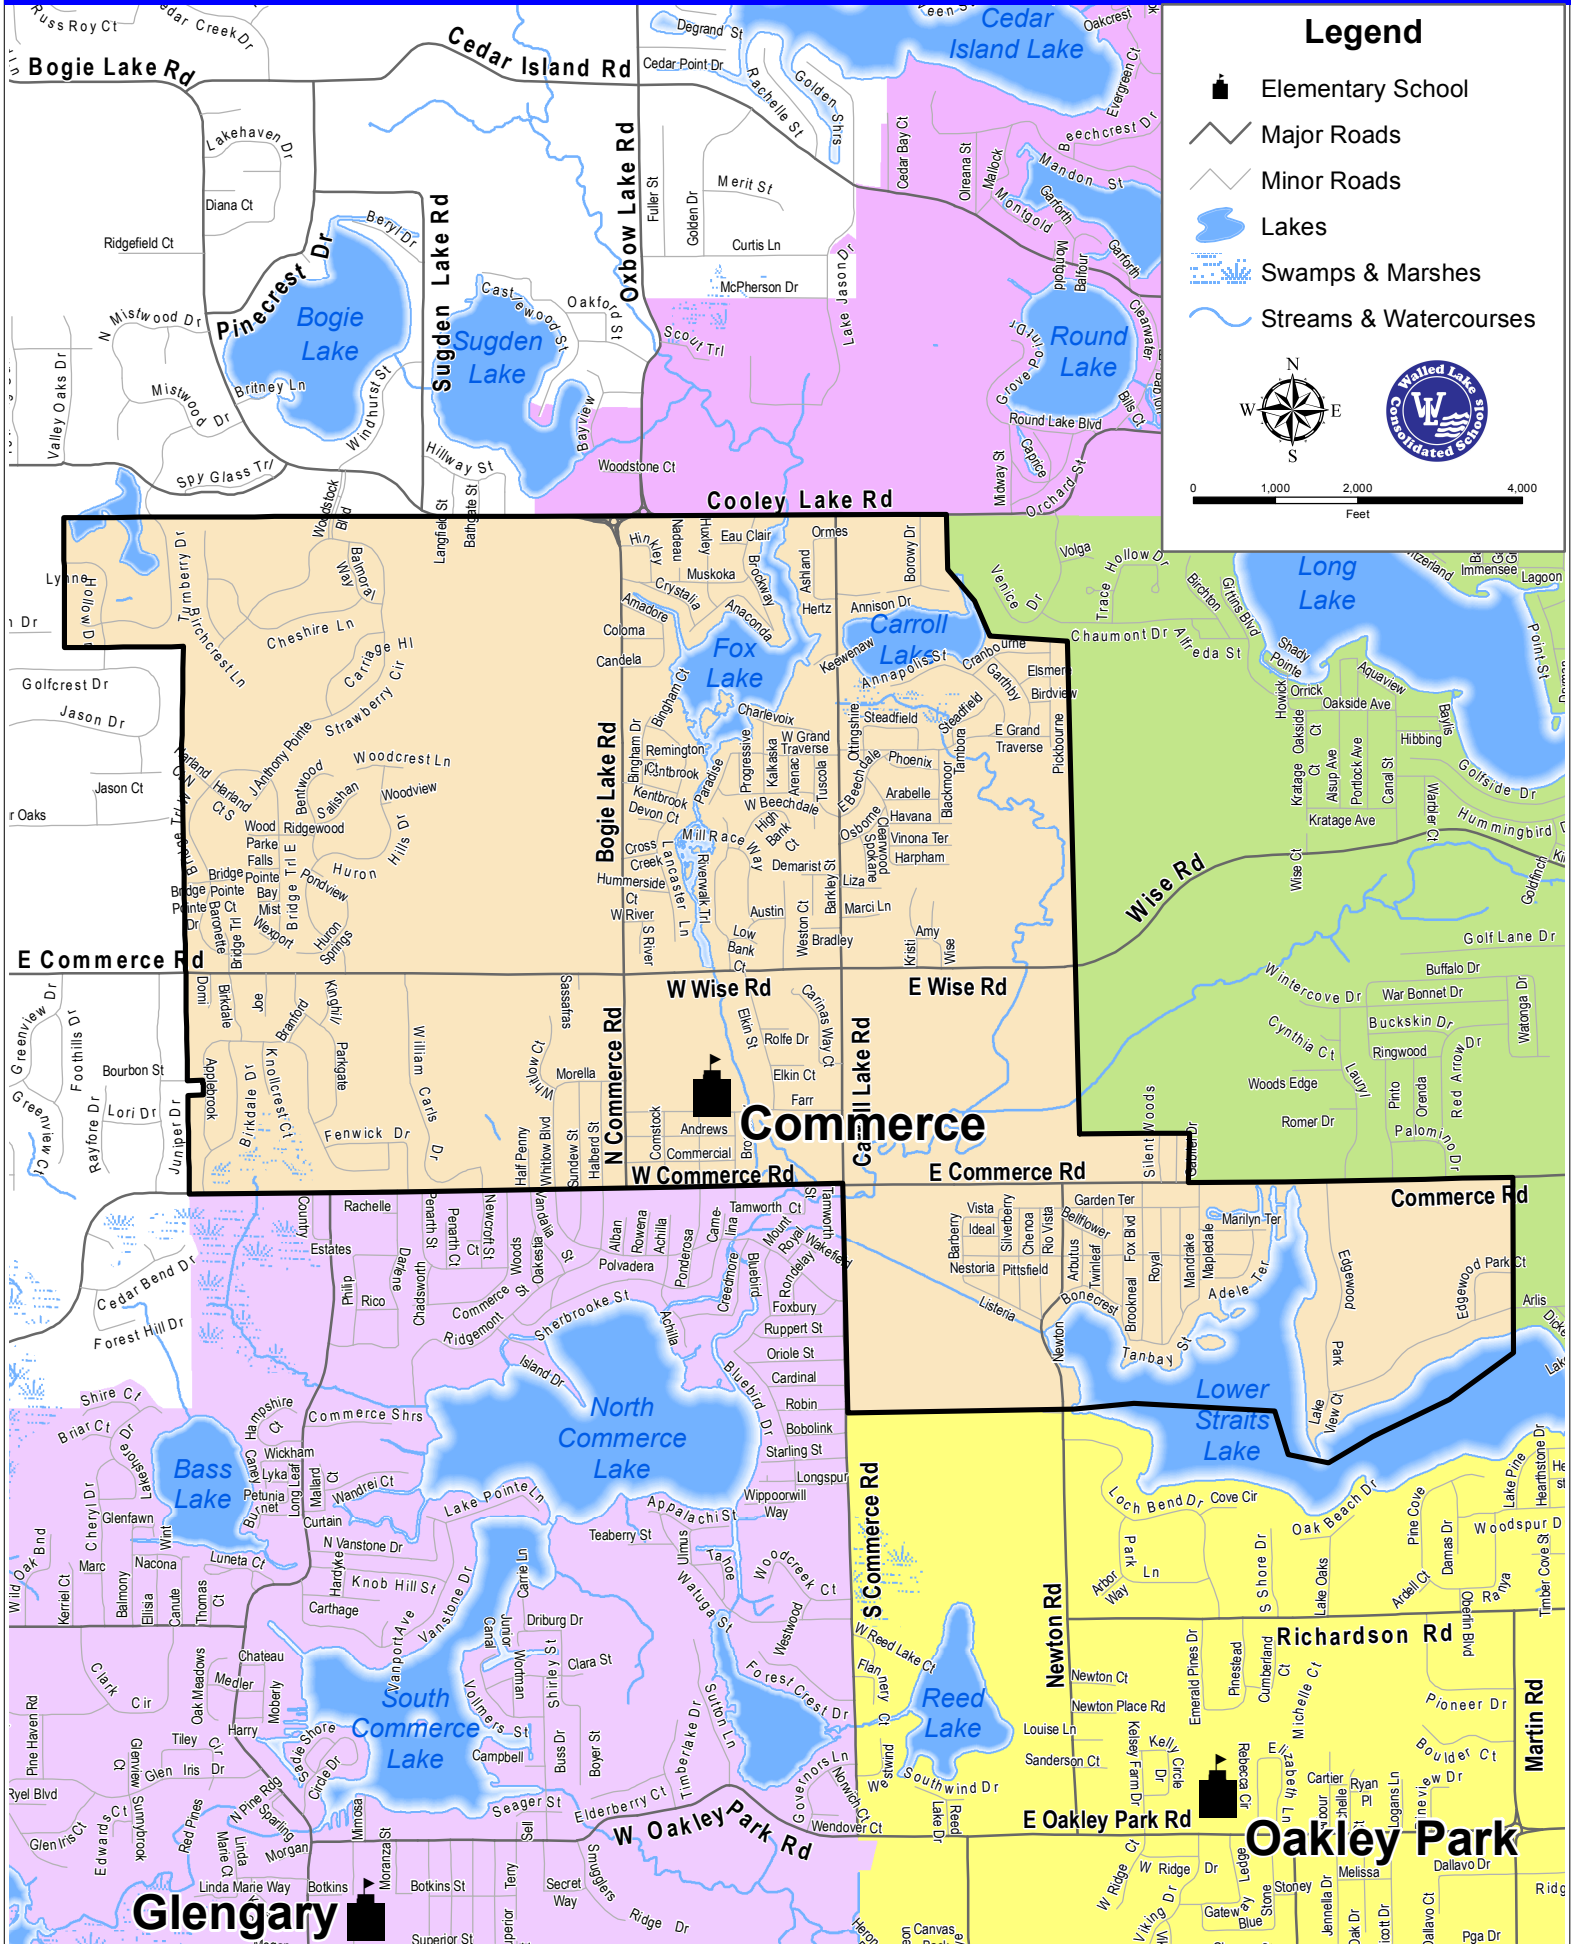

# Commerce Elementary School Attendance Area

Walled Lake Consolidated School District

## Legend

- Elementary School
- Major Roads
- Minor Roads
- Lakes
- Swamps & Marshes
- Streams & Watercourses

0 1,000 2,000 4,000  
Feet

**Commerce**

**Oakley Park**

**Glengary**