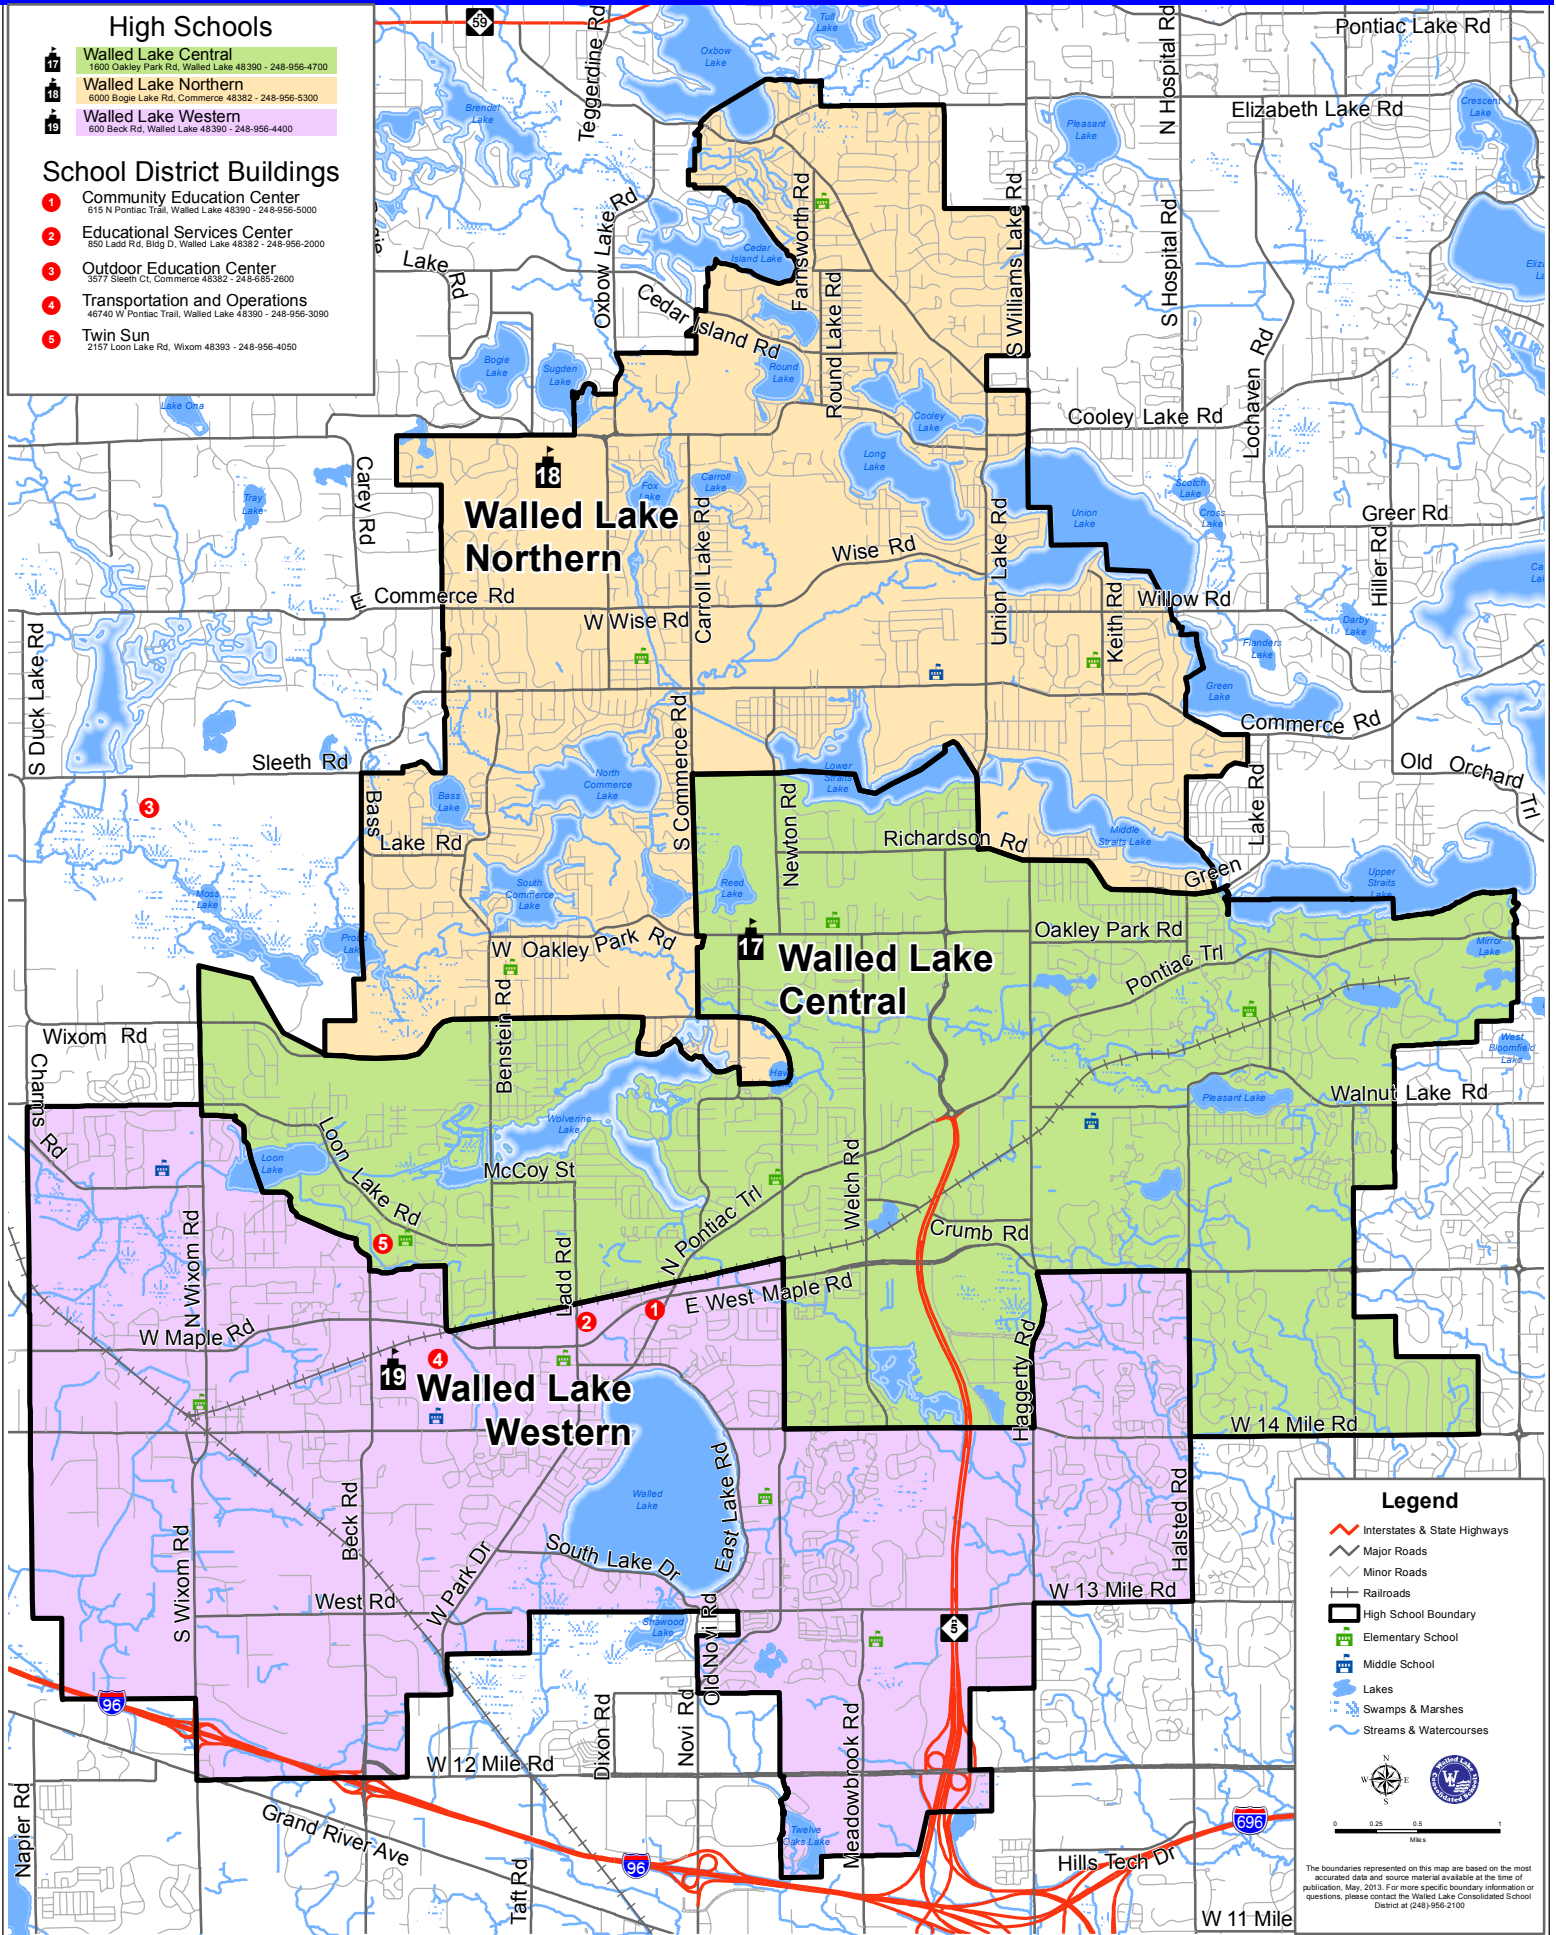

High School Attendance Areas

Walled Lake Consolidated School District

High Schools

- **Walled Lake Central**
  1600 Oakley Park Rd, Walled Lake 48390 - 248-956-4700
- **Walled Lake Northern**
  6000 Bogie Lake Rd, Commerce 48382 - 248-956-5300
- **Walled Lake Western**
  600 Beck Rd, Walled Lake 48390 - 248-956-4400

School District Buildings

- **Community Education Center**
  615 N Pontiac Trail, Walled Lake 48390 - 248-956-5000
- **Educational Services Center**
  850 Ladd Rd, Bldg D, Walled Lake 48382 - 248-956-2000
- **Outdoor Education Center**
  3577 Sleeth Ct, Commerce 48382 - 248-685-2600
- **Transportation and Operations**
  46740 W Pontiac Trail, Walled Lake 48390 - 248-956-3090
- **Twin Sun**
  2157 Loon Lake Rd, Wixom 48393 - 248-956-4050

Legend

- Interstates & State Highways
- Major Roads
- Minor Roads
- Railroads
- High School Boundary
- Elementary School
- Middle School
- Lakes
- Swamps & Marshes
- Streams & Watercourses