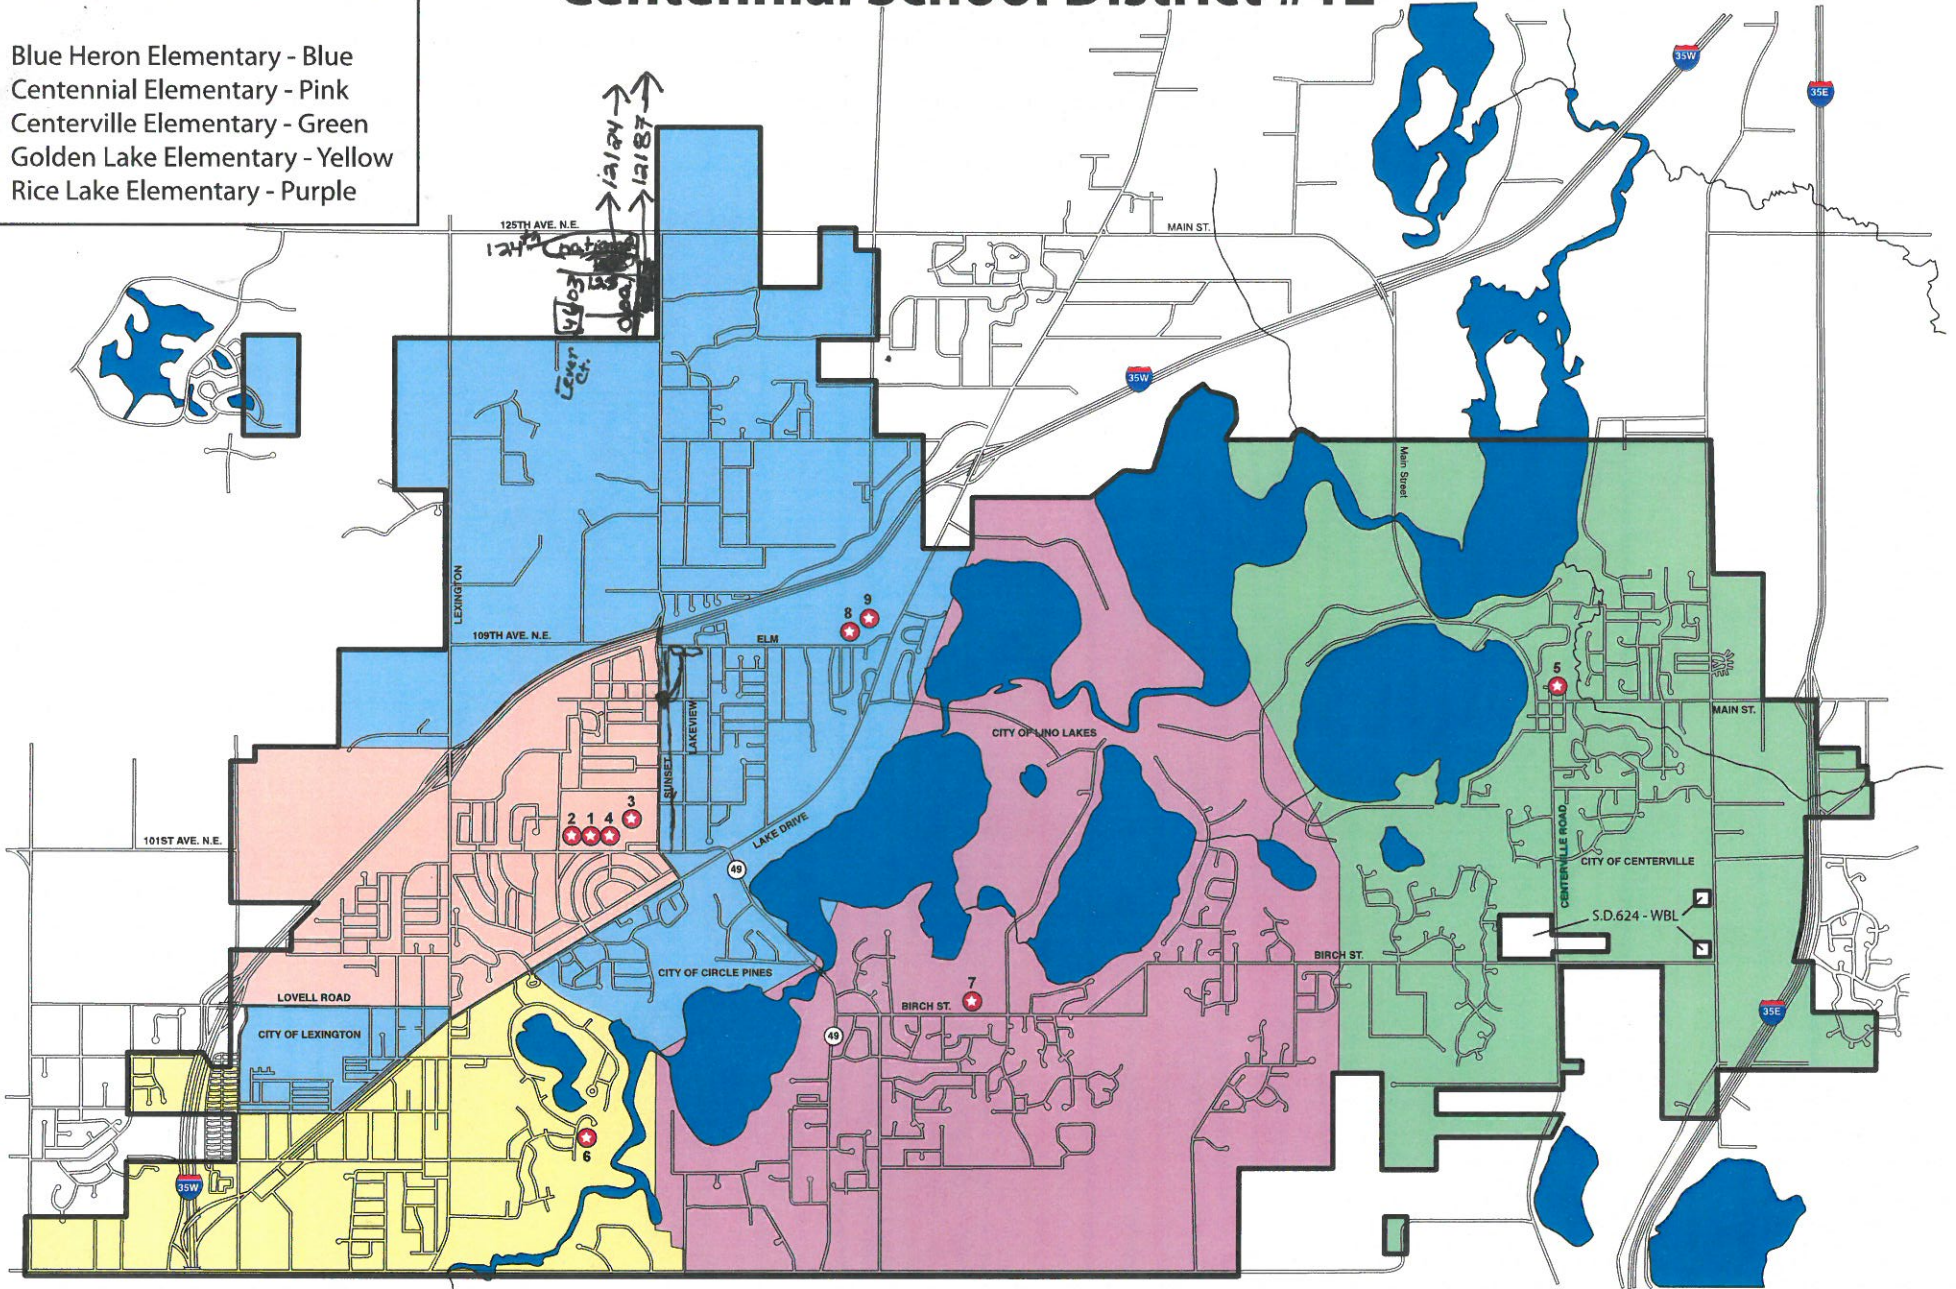

## Elementary Attendance Boundaries

- Blue Heron Elementary - Blue
- Centennial Elementary - Pink
- Centerville Elementary - Green
- Golden Lake Elementary - Yellow
- Rice Lake Elementary - Purple

# Centennial School District #12

## School Locations

- |                           |                            |                           |
|---------------------------|----------------------------|---------------------------|
| 1 - District Office       | 5 - Centerville Elementary | 9 - Blue Heron Elementary |
| 2 - Centennial Elementary | 6 - Golden Lake Elementary |                           |
| 3 - High School - East    | 7 - Rice Lake Elementary   |                           |
| 4 - High School - West    | 8 - Middle School          |                           |